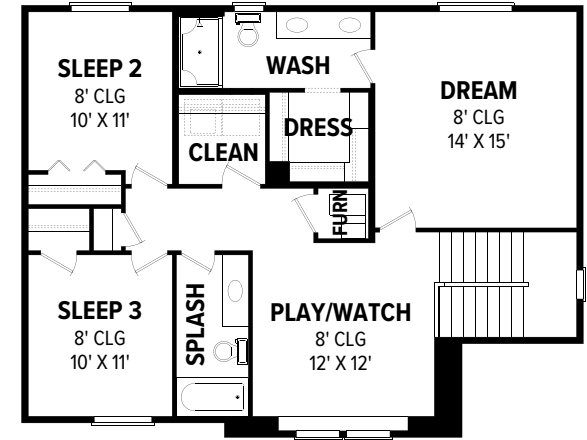

THE VIOLET 1893

4 🛏️ | 2.5 🚿 | 2-3 🚗

MODERN

FARMHOUSE

BUNGALOW

COTTAGE

CRAFTSMAN

TRADITIONAL

UPPER LEVEL

MAIN LEVEL

*Floor plan flyers are for illustrative purposes only. We're always working to make our CBH floor plans even better. Floor plans are subject to change and available spec homes may have variations that are different than the floor plans and options shown on this flyer. Common options are shown as red dots and may not be included in the available spec home. Community specific requirements and/or elevations styles may cause elevation details, masonry, and window placement variations. Room dimensions and ceiling heights are approximated based on main room-defining walls. Buyer and buyer's agent to verify all room dimensions and available spec home specific floor plan details and options. See a CBH Sales Specialist for details. Marketed by CBH Sales and Marketing, Inc. RCE-923. Updated 11.20.24

THE VIOLET 1893

FLOOR PLAN

TRADITIONAL

CRAFTSMAN

COTTAGE

BUNGALOW

MODERN

FARMHOUSE