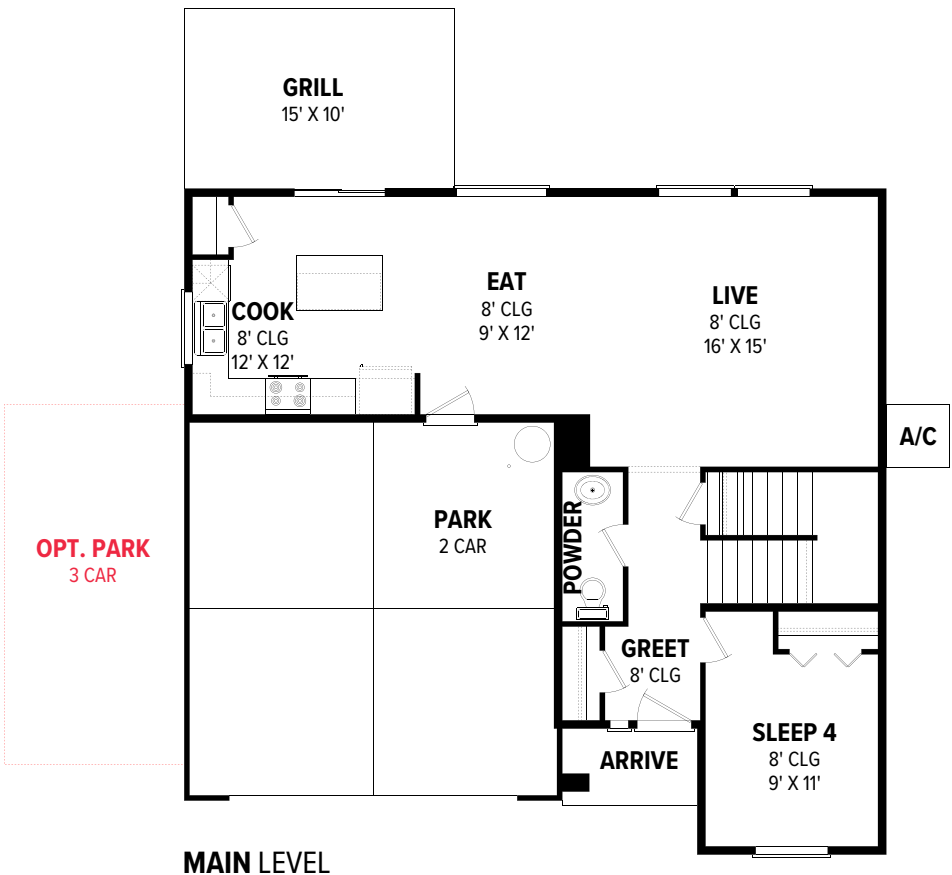

THE VIOLET 1893

4 🛏️ | 2.5 🚿 | 2-3 🚗

MODERN

FARMHOUSE

BUNGALOW

COTTAGE

CRAFTSMAN

TRADITIONAL

UPPER LEVEL

MAIN LEVEL

*Floor plan flyers are for illustrative purposes only. We're always working to make our CBH floor plans even better. Floor plans are subject to change and available spec homes may have variations that are different than the floor plans and options shown on this flyer. Common options are shown as red dots and may not be included in the available spec home. Community specific requirements and/or elevations styles may cause elevation details, masonry, and window placement variations. Room dimensions and ceiling heights are approximated based on main room-defining walls. Buyer and buyer's agent to verify all room dimensions and available spec home specific floor plan details and options. See a CBH Sales Specialist for details. Marketed by CBH Sales and Marketing, Inc. RCE-923. Updated 11.20.24

THE VIOLET 1893

FLOOR PLAN

TRADITIONAL

CRAFTSMAN

COTTAGE

BUNGALOW

MODERN

FARMHOUSE