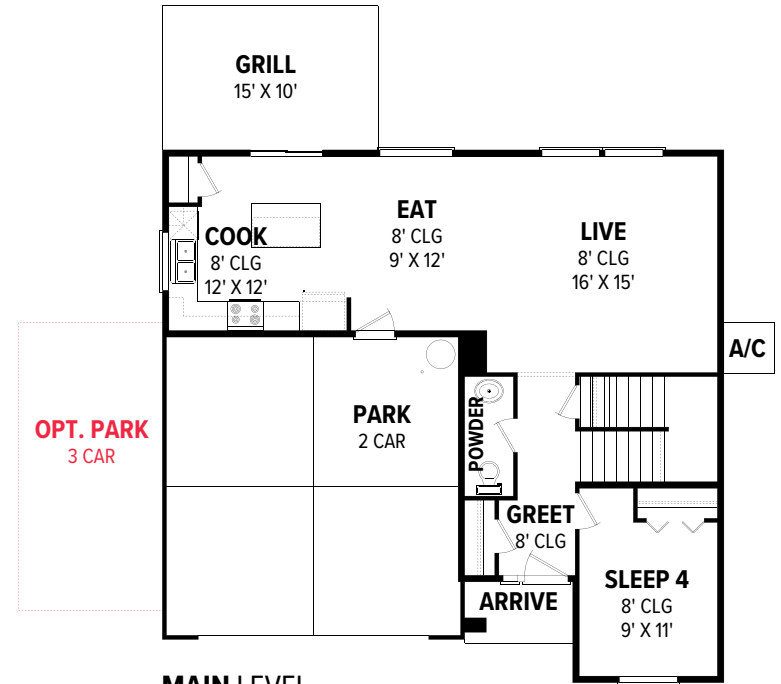

THE VIOLET 1893

4 🛏️ | 2.5 🚿 | 2-3 🚗

MODERN

FARMHOUSE

BUNGALOW

COTTAGE

CRAFTSMAN

TRADITIONAL

UPPER LEVEL

MAIN LEVEL

*Floor plan flyers are for illustrative purposes only. We're always working to make our CBH floor plans even better. Floor plans are subject to change and available spec homes may have variations that are different than the floor plans and options shown on this flyer. Common options are shown as red dots and may not be included in the available spec home. Community specific requirements and/or elevations styles may cause elevation details, masonry, and window placement variations. Room dimensions and ceiling heights are approximated based on main room-defining walls. Buyer and buyer's agent to verify all room dimensions and available spec home specific floor plan details and options. See a CBH Sales Specialist for details. Marketed by CBH Sales and Marketing, Inc. RCE-923. Updated 11.20.24

THE VIOLET 1893

FLOOR PLAN

TRADITIONAL

CRAFTSMAN

COTTAGE

BUNGALOW

MODERN

FARMHOUSE