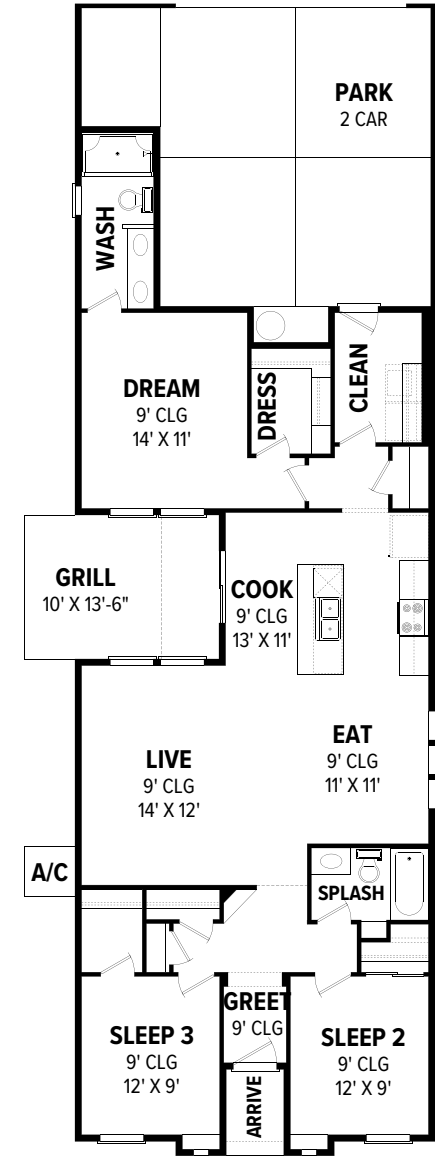

THE MONARCH 1400

3  | 2  | 2 

MODERN

FARMHOUSE

BUNGALOW

COTTAGE

MAIN LEVEL

**NOTE: FURNACE
INSTALLED IN ATTIC**

THE MONARCH 1400

MAIN LEVEL

NOTE: FURNACE
INSTALLED IN ATTIC

FLOOR PLAN

COTTAGE

BUNGALOW

MODERN

FARMHOUSE