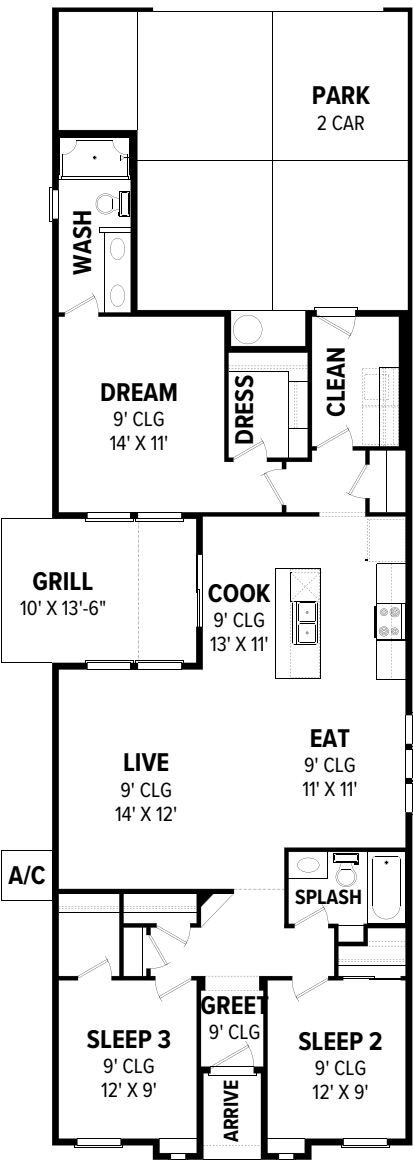

THE MONARCH 1400

3  | 2  | 2 

MODERN

FARMHOUSE

BUNGALOW

COTTAGE

MAIN LEVEL

**NOTE: FURNACE
INSTALLED IN ATTIC**

THE MONARCH 1400

MAIN LEVEL

NOTE: FURNACE
INSTALLED IN ATTIC

FLOOR PLAN

COTTAGE

BUNGALOW

MODERN

FARMHOUSE