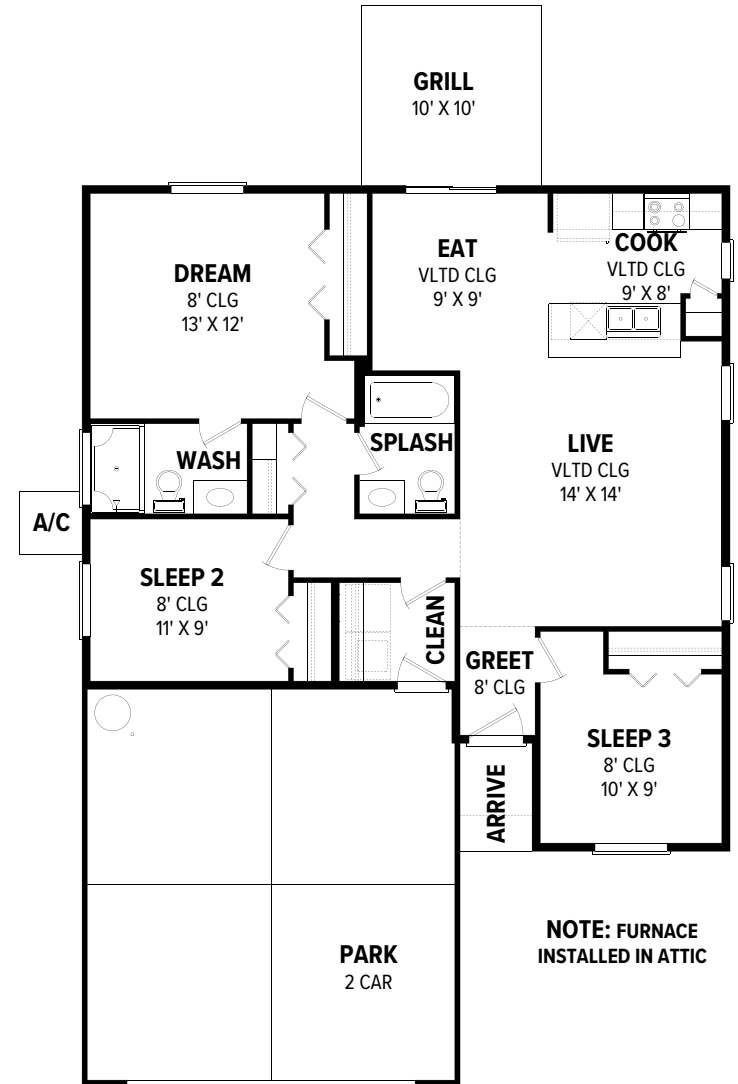

# THE LILY 1120

3 | 2 | 2

FARMHOUSE

MODERN

CRAFTSMAN

TRADITIONAL

MAIN LEVEL

# THE LILY 1120

**NOTE: FURNACE  
INSTALLED IN ATTIC**

**MAIN LEVEL**

## FLOOR PLAN

TRADITIONAL

CRAFTSMAN

MODERN

FARMHOUSE