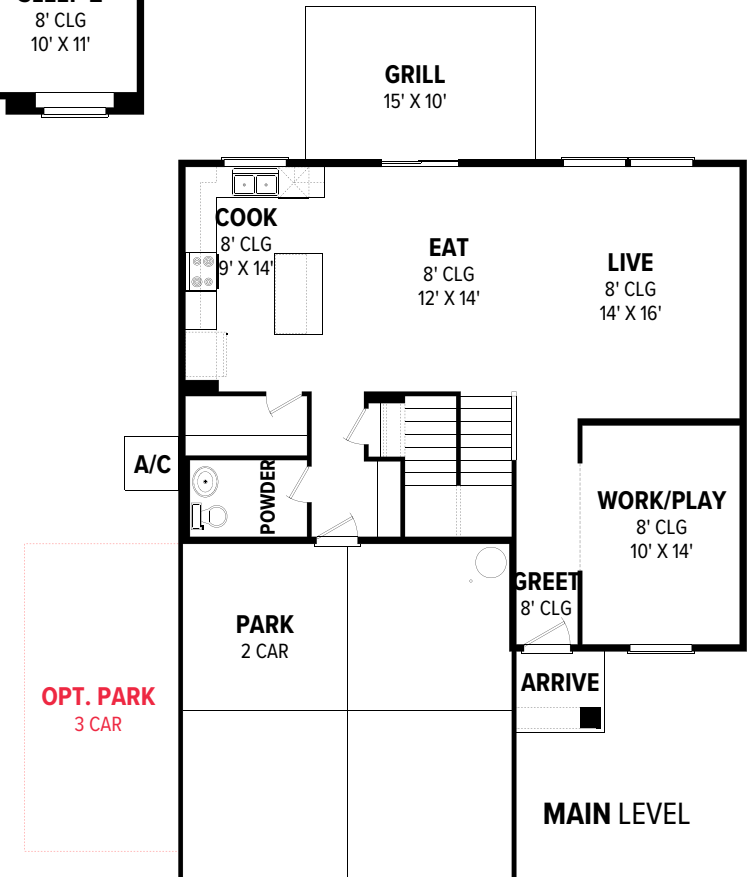

THE LENNOX 2332

4 🚗 | 2.5 🏠 | 2-3 🚗

FARMHOUSE

MODERN

BUNGALOW

COTTAGE

CRAFTSMAN

TRADITIONAL

UPPER LEVEL

MAIN LEVEL

*Floor plan flyers are for illustrative purposes only. We're always working to make our CBH floor plans even better. Floor plans are subject to change and available spec homes may have variations that are different than the floor plans and options shown on this flyer. Common options are shown as red dots and may not be included in the available spec home. Community specific requirements and/or elevations styles may cause elevation details, masonry, and window placement variations. Room dimensions and ceiling heights are approximated based on main room-defining walls. Buyer and buyer's agent to verify all room dimensions and available spec home specific floor plan details and options. See a CBH Sales Specialist for details. Marketed by CBH Sales and Marketing, Inc. RCE-923. Updated 10.23.24