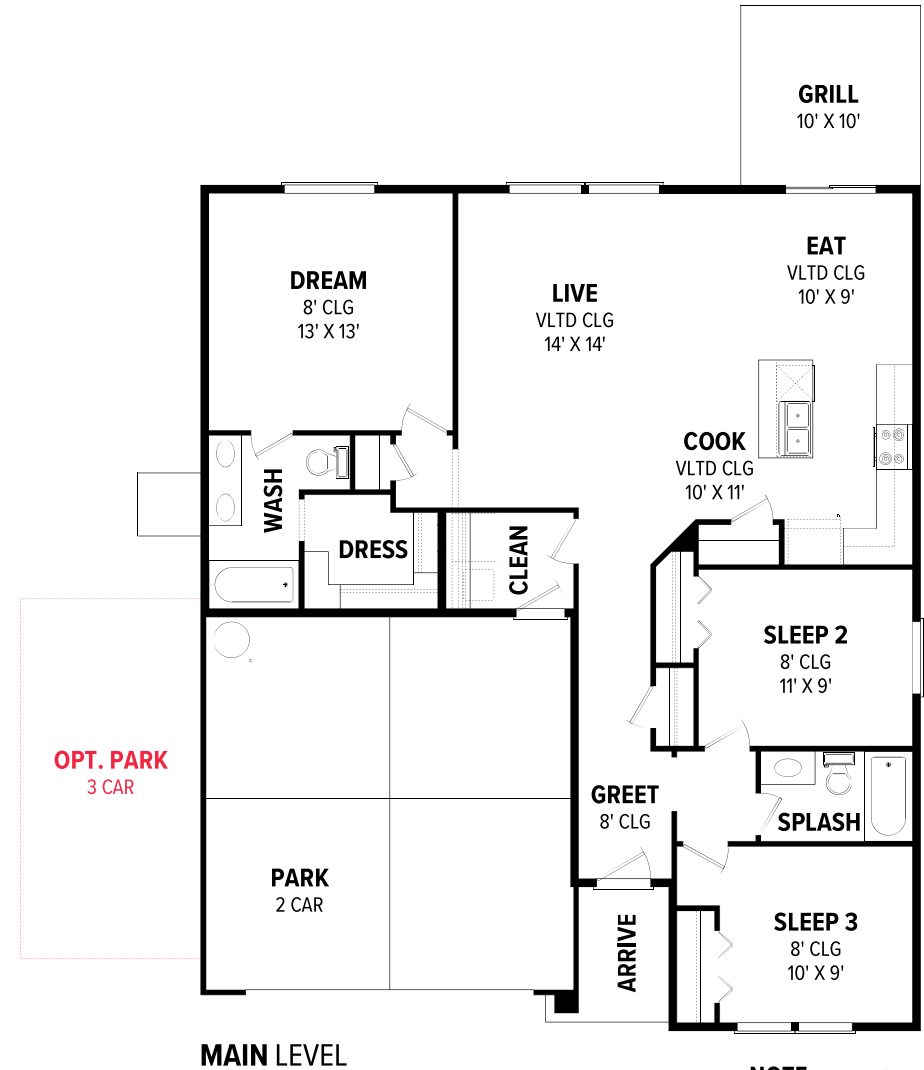

THE HARLOW 1364

3 🚗 | 2 🏠 | 2-3 🚗

FARMHOUSE

MODERN

BUNGALOW

COTTAGE

CRAFTSMAN

TRADITIONAL

**NOTE: FURNACE
INSTALLED IN ATTIC**

THE HARLOW 1364

MAIN LEVEL

NOTE: FURNACE
INSTALLED IN ATTIC

FLOOR PLAN

TRADITIONAL

CRAFTSMAN

COTTAGE

BUNGALOW

MODERN

FARMHOUSE