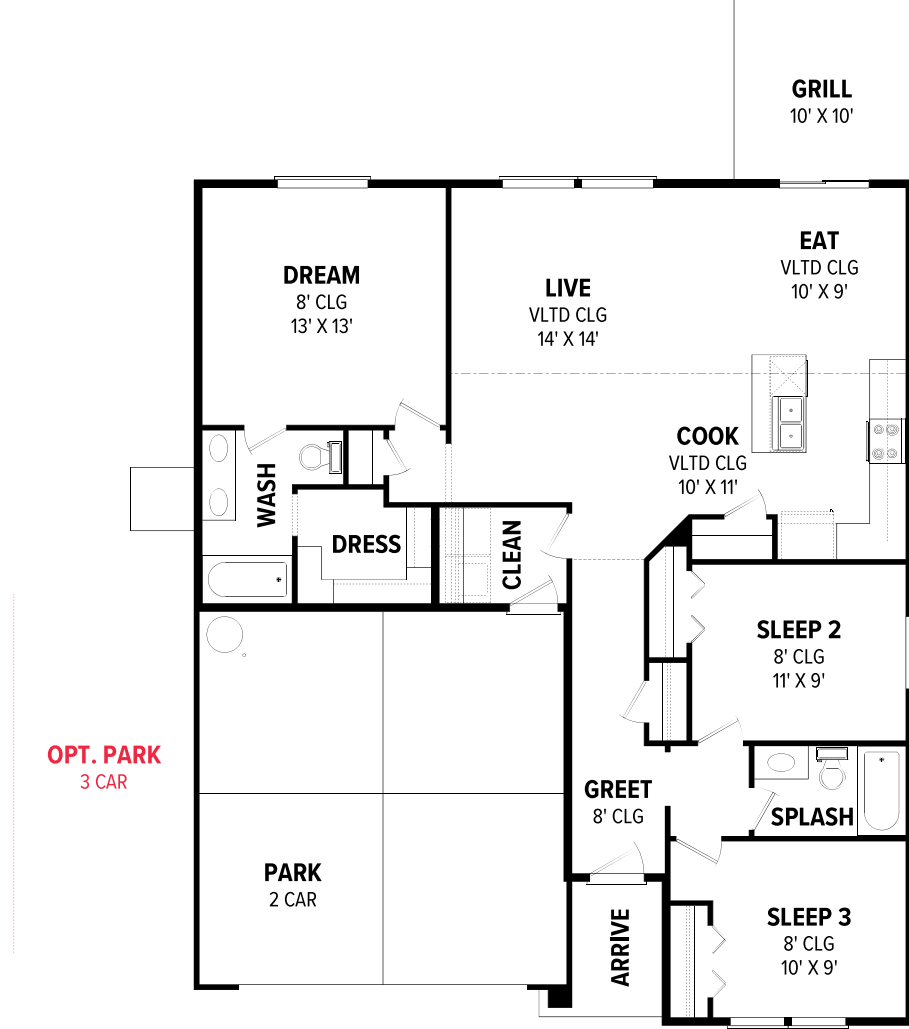

THE HARLOW 1364

3 🚗 | 2 🏠 | 2-3 🚗

FARMHOUSE

MODERN

BUNGALOW

COTTAGE

CRAFTSMAN

TRADITIONAL

**NOTE: FURNACE
INSTALLED IN ATTIC**

THE HARLOW 1364

MAIN LEVEL

NOTE: FURNACE
INSTALLED IN ATTIC

FLOOR PLAN

TRADITIONAL

CRAFTSMAN

COTTAGE

BUNGALOW

MODERN

FARMHOUSE