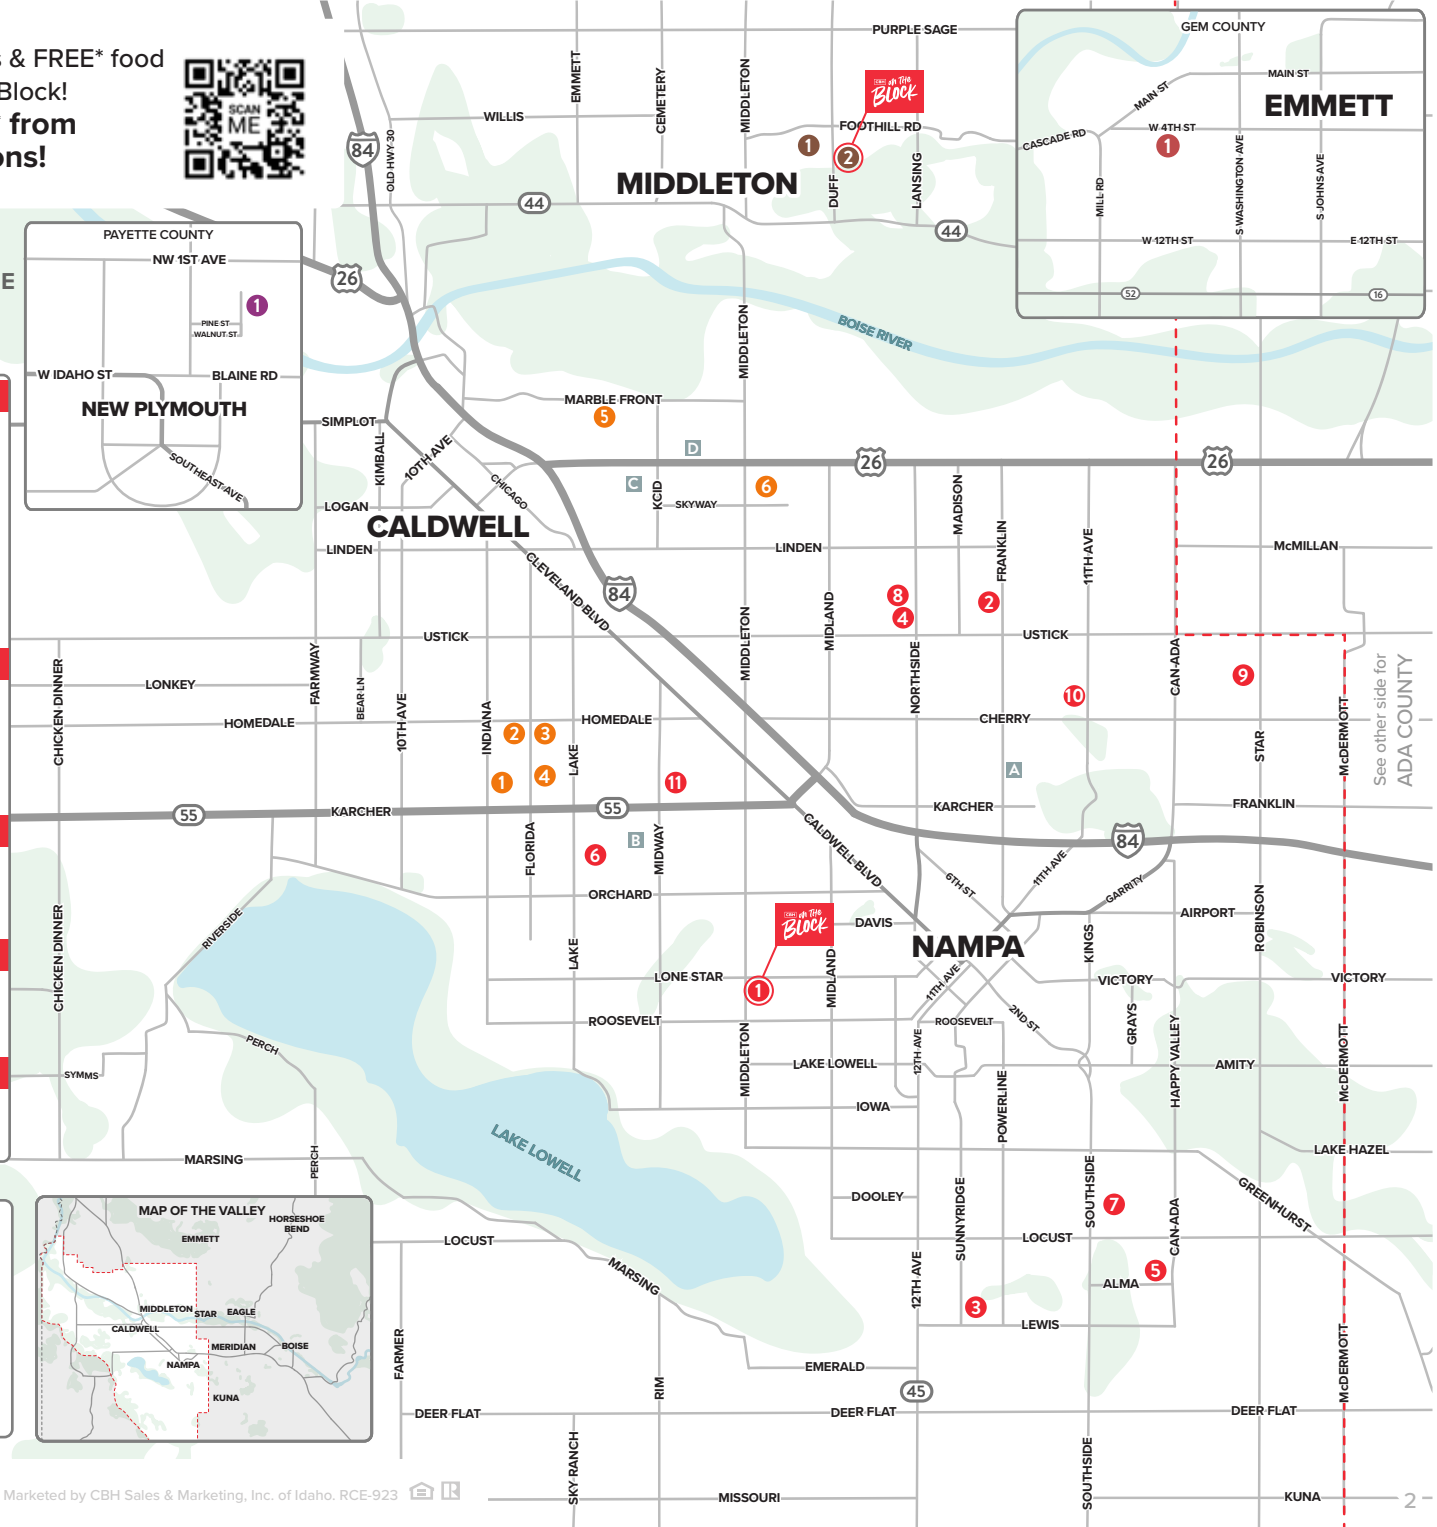

We're ALL OVER THE Map

SO YOU DON'T HAVE TO BE.

CBH HOMES

ADA COUNTY

BOISE

- 1 Hill Road COMING 2026
Prominence
- 2 Locale
Barnwood / Kirsten

MERIDIAN

- 1 Aegean Estates
- 2 Centerville
- 3 Dakota Creek
Gander Creek South
- 4 Dutton Place
Foxcroft
- 5 Gran Prado
- 6 Linrock COMING SOON
- 7 Memory Ranch
- 8 Southridge
Southridge South
- 9 Springhill
- 10 Whisper Meadows
- 11 Jameson COMING SOON
Windrow

CBH RENTALS

- A Ambleside Townhomes
- B Arbor Ridge Villas
- C Baraya Townhomes
- D Centerville Townhomes
- E Delano Apartments
- F Jump Creek Apartments
- G Laurels Townhomes
- H Sabana
- I Southpoint Cottages
- J Southridge Apartments
- K The 240 Apartments
- L The Landing at Jump Creek
- M The Village Apartments
- N Yellowstone Apartments
- O Waverly Townhomes COMING SOON

CALDWELL

- 1 Arrowrock Farms COMING SOON
- 2 Cedars
- 3 Chestnut Heights
- 4 Guches Place Guches
- 5 Topaz Ranch West
- 6 Valencia Village

MIDDLETON

- 1 Kestrel Estates Falcon Valley
- 2 Waverly Park On the Block

EMMETT

- 1 Skyhawk Skyhawk East

NEW PLYMOUTH

- 1 The Hamptons

CBH RENTALS

- A Cedar Springs Apartments
- B Middlebury North Townhomes
- C Twin Groves Apartments
- D Virginia Park Apartments

Looking for ADA COUNTY?