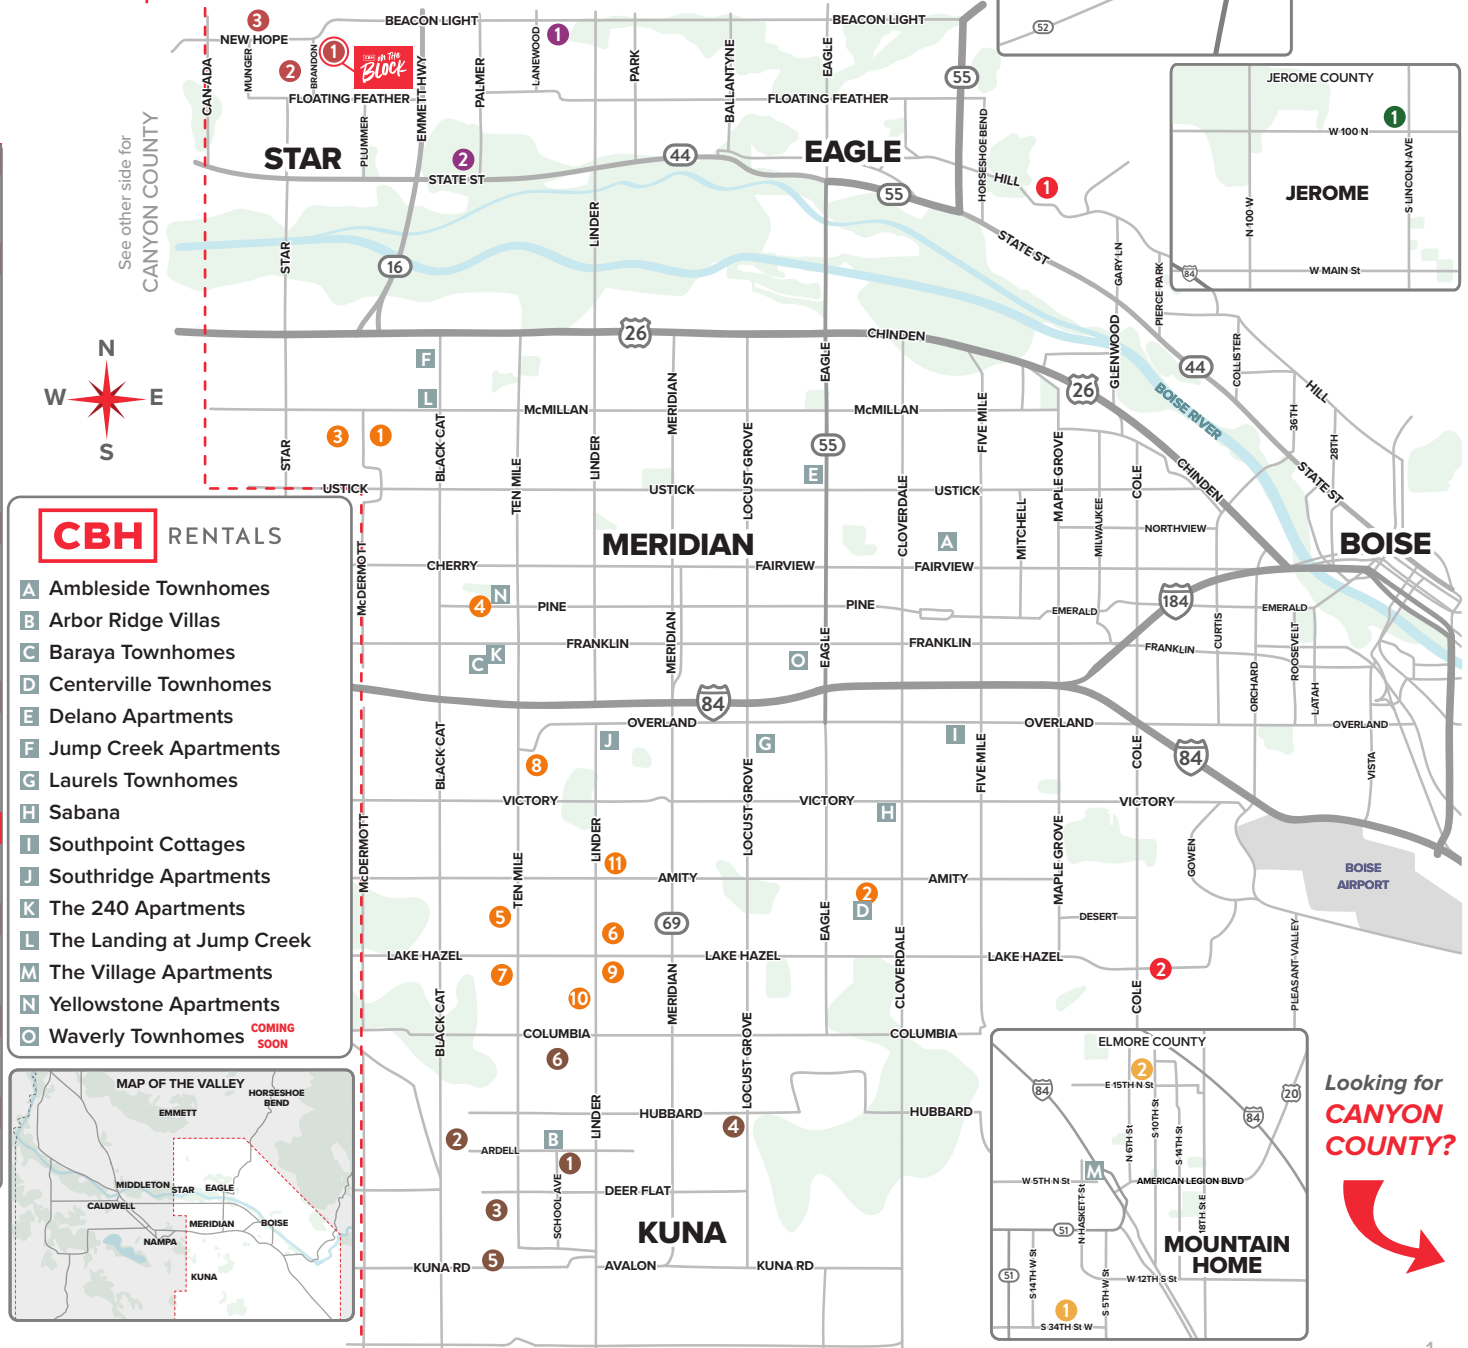

We're ALL OVER THE Map

SO YOU DON'T HAVE TO BE.

CBH HOMES

ADA COUNTY

BOISE

- 1 Hill Road COMING 2026
Prominence
- 2 Locale
Barnwood / Kirsten

MERIDIAN

- 1 Aegean Estates
- 2 Centerville
- 3 Dakota Creek
Gander Creek South
- 4 Dutton Place
Foxcroft
- 5 Gran Prado
- 6 Linrock COMING SOON
- 7 Memory Ranch
- 8 Southridge
Southridge South
- 9 Springhill
- 10 Whisper Meadows
- 11 Jameson COMING SOON
Windrow

KUNA

- 1 Ardell Estates
- 2 Arroyo Vista
- 3 Fossil Creek
- 4 Ledgestone
- 5 Madrone Heights
- 6 Silver Trail

STAR

- 1 Canvasback
- 2 Fallbrook
- 3 Trapper Ridge

EAGLE

- 1 Beaconwood
- 2 Fountain Park COMING SOON

MTN. HOME

- 1 Blue Yonder
- 2 Thunderbolt Landing

HORSESHOE BEND

- 1 Deer Valley

JEROME

- 1 Clover Creek

43 OPEN COMMUNITIES | Call or text us for more info **208.391.5545**

Finding your home shouldn't be an endless quest. As Idaho's #1 largest homebuilder, we know how to help you find the right home, in the right community.

CBH RENTALS

- A Ambleside Townhomes
- B Arbor Ridge Villas
- C Baraya Townhomes
- D Centerville Townhomes
- E Delano Apartments
- F Jump Creek Apartments
- G Laurels Townhomes
- H Sabana
- I Southpoint Cottages
- J Southridge Apartments
- K The 240 Apartments
- L The Landing at Jump Creek
- M The Village Apartments
- N Yellowstone Apartments
- O Waverly Townhomes COMING SOON