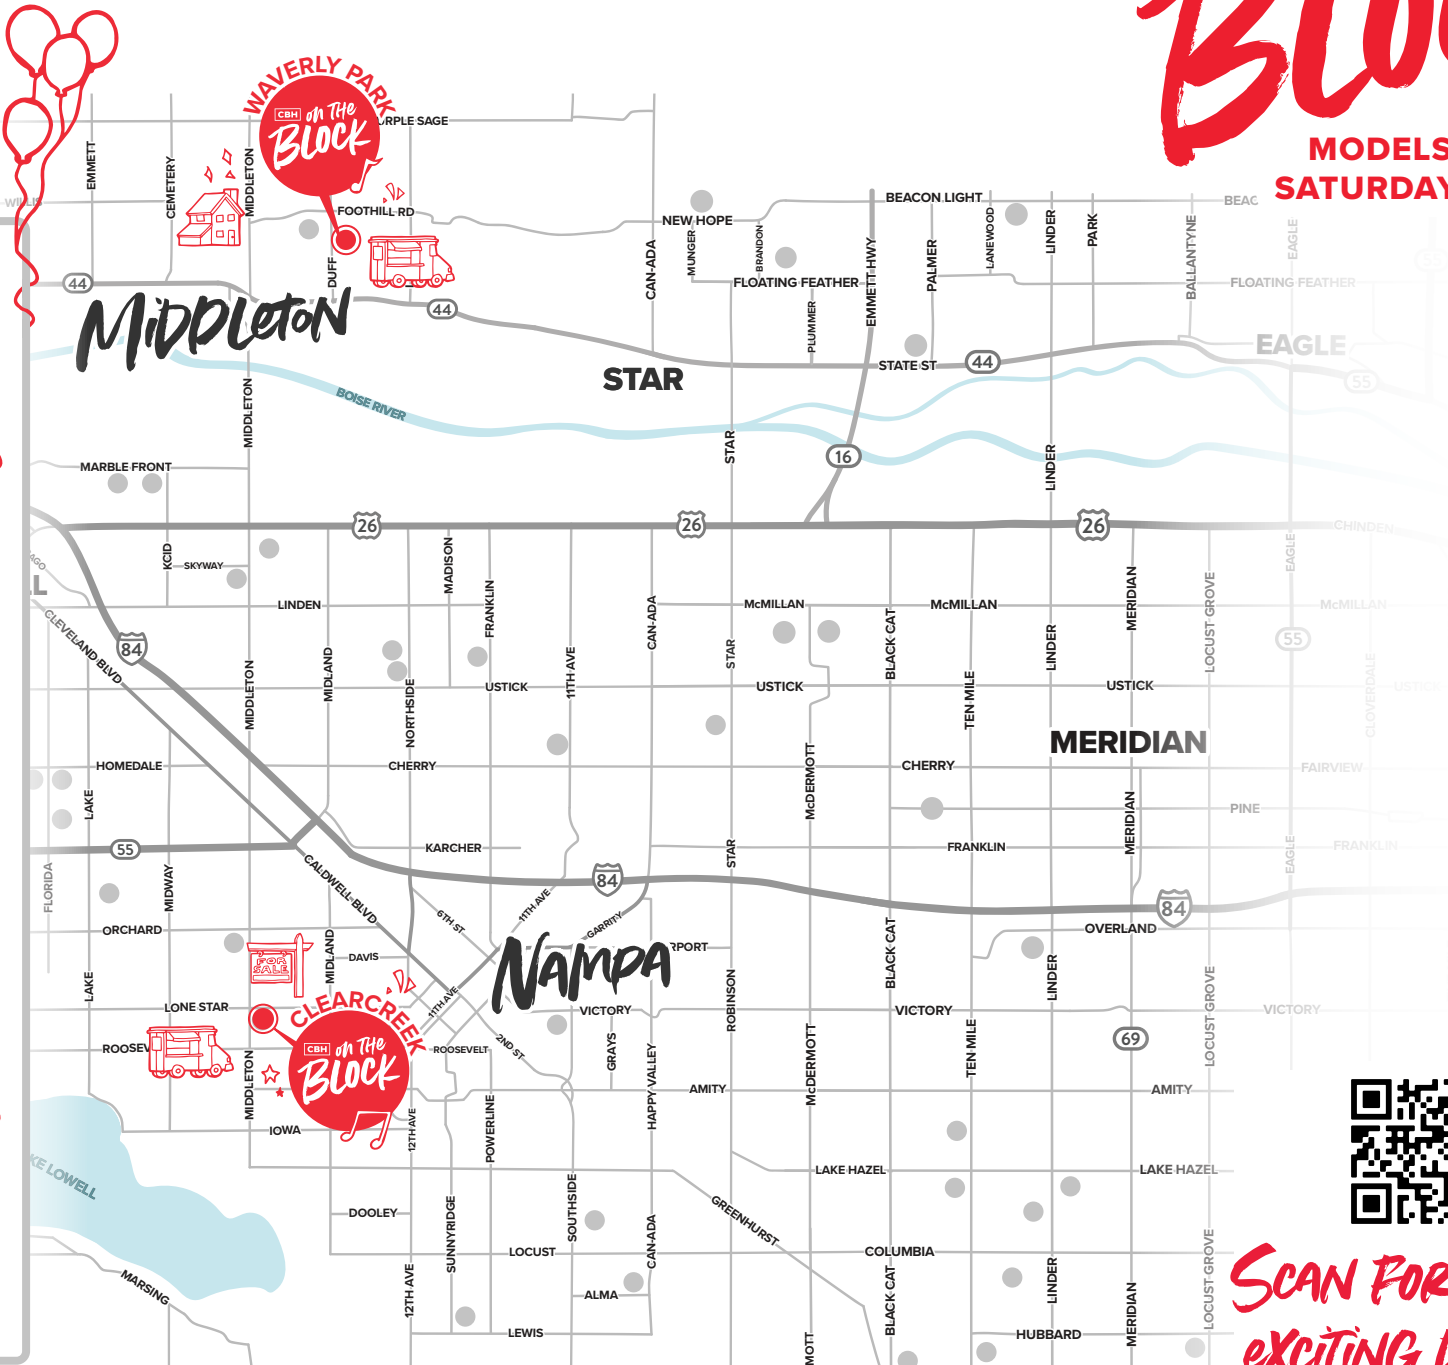

Two Locations. One Easy Way to Explore CBH Homes.

CBH on The Block

FREE* FOOD TRUCKS
SATURDAYS 1-3PM

MODELS OPEN
SATURDAYS 1-4PM

- **SATURDAY, MAY 2**

  Waverly Park
  A3 Catering

  Clearcreek
  Tatia's Tacos
- **SATURDAY, MAY 9**

  Waverly Park
  Boise Crust

  Clearcreek
  Big Juds
- **SATURDAY, MAY 16**

  Waverly Park
  Machu Picchu

  Clearcreek
  Walkin Takos
- **SATURDAY, MAY 23**

  Waverly Park
  Coned

  Clearcreek
  Benny's Chick N Spuds
- **SATURDAY, MAY 30**

  CLOSED the last Saturday of the month

SCAN FOR ALL THE EXCITING DETAILS!

*Restrictions apply. While supplies last. Weather permitting. Rides are first come first serve. No purchase necessary. See cbhhomes.com for complete details. Marketed by CBH Sales & Marketing, Inc. in Idaho. Broker cooperation invited. RCE-923