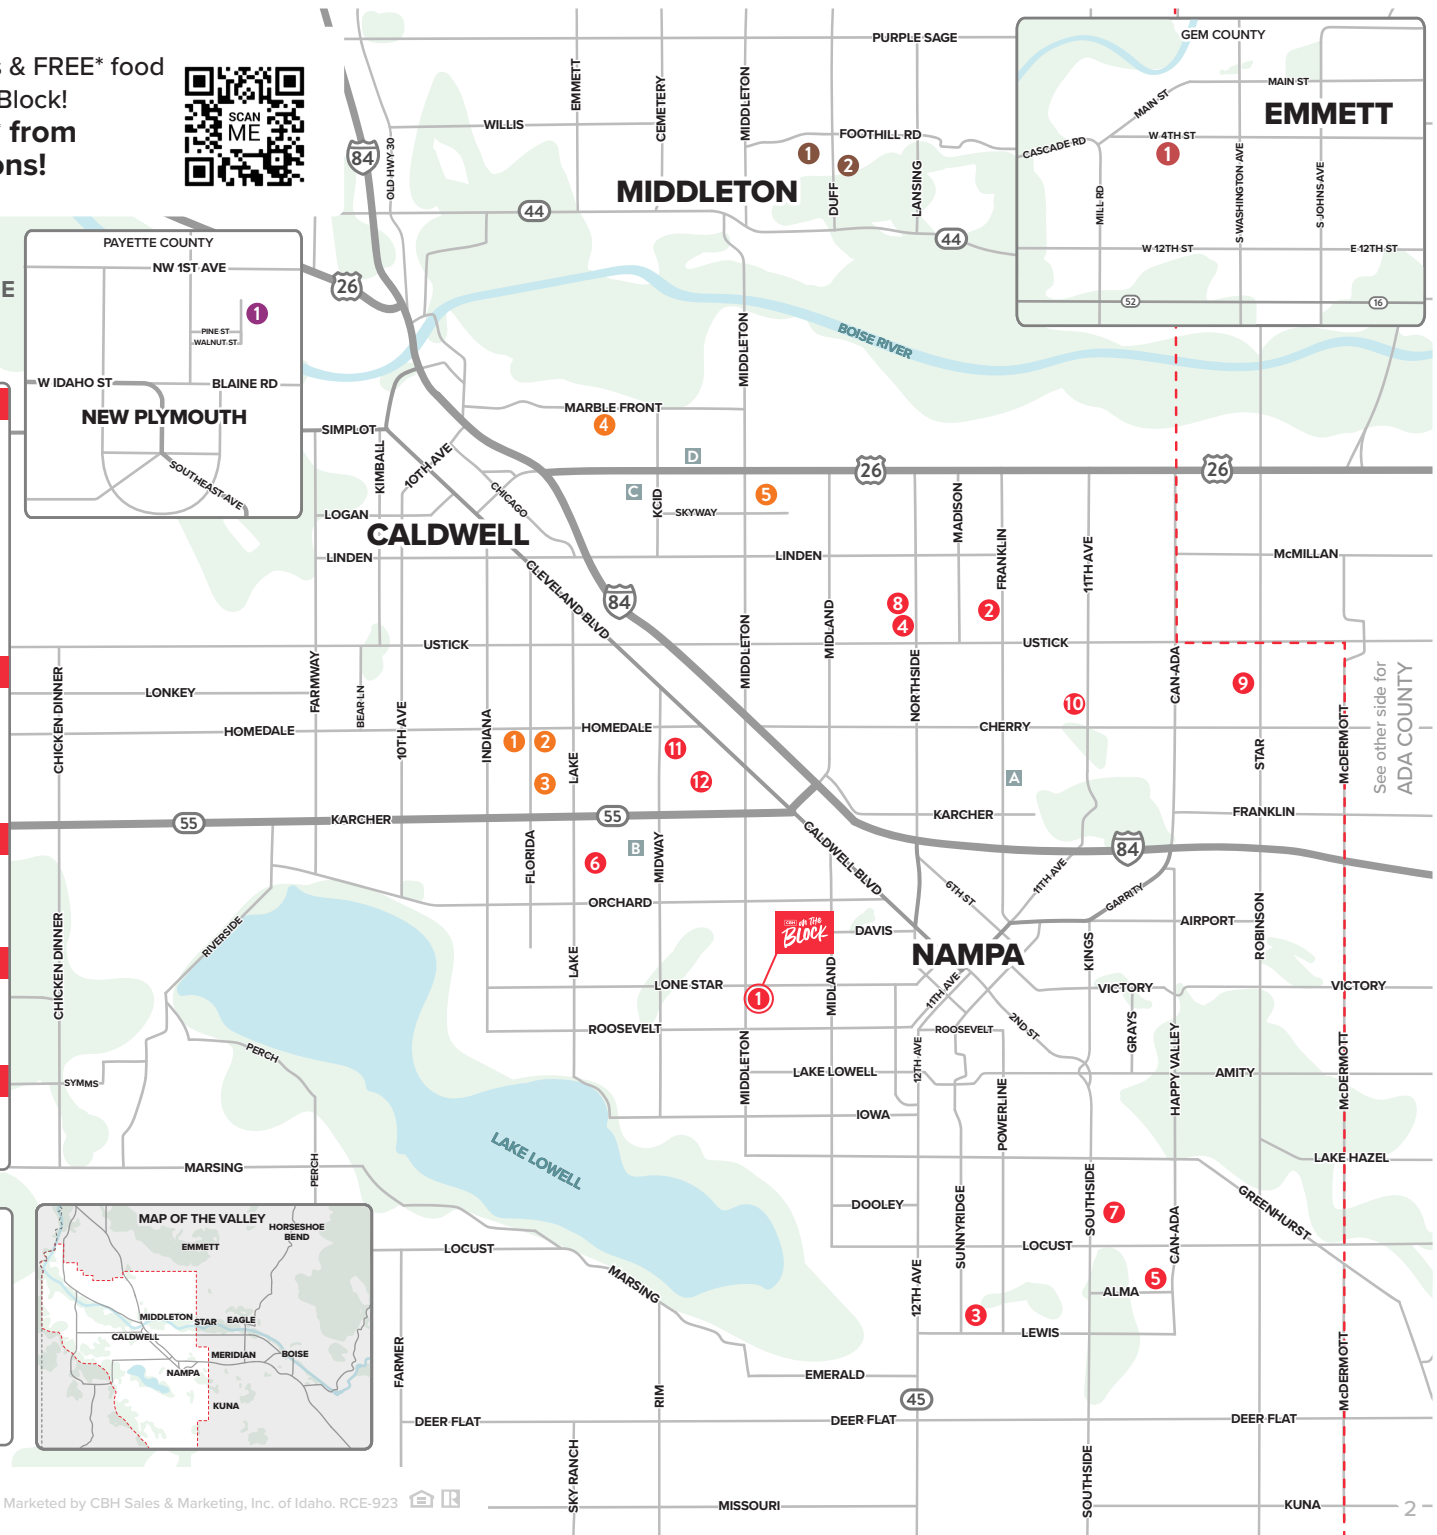

CBH RENTALS

- A Cedar Springs Apartments
- B Middlebury North Townhomes
- C Twin Groves Apartments
- D Virginia Park Apartments

Looking for **ADA COUNTY?**

Map updated on 5/21/2026

Please visit cbhhomes.com or contact a CBH Sales Coach for an appointment. Marketed by CBH Sales & Marketing, Inc. of Idaho. RCE-923