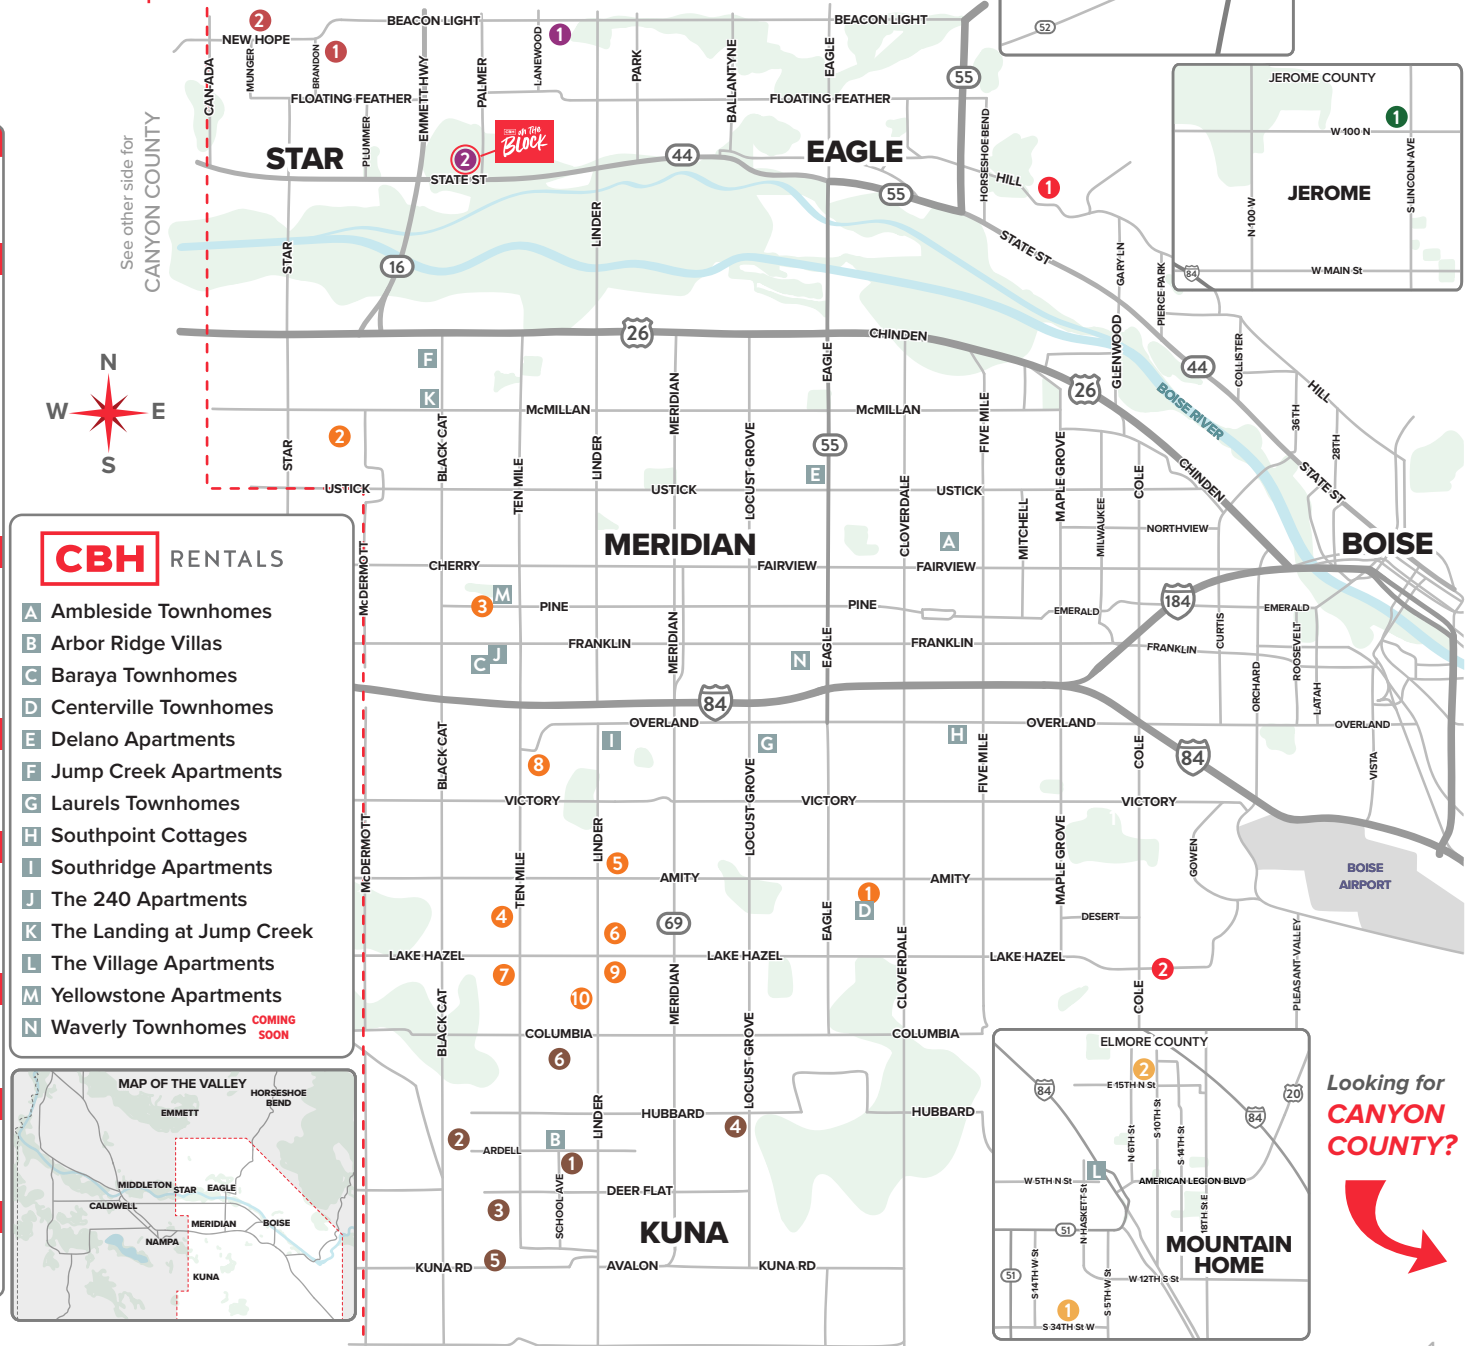

We're ALL OVER The Map

SO YOU DON'T HAVE TO BE.

CBH HOMES

ADA COUNTY

BOISE

- 1 Hill Road COMING 2026
Prominence
- 2 Locale
Barnwood / Kirsten

MERIDIAN

- 1 Centerville
- 2 Dakota Creek
Gander Creek South
- 3 Dutton Place
Foxcroft
- 4 Gran Prado
- 5 Jameson COMING SOON
Windrow
- 6 Linrock
- 7 Memory Ranch
- 8 Southridge
Southridge South
- 9 Springhill
- 10 Whisper Meadows

- 1 Blue Yonder
- 2 Thunderbolt Landing

HORSESHOE BEND

- 1 Deer Valley

JEROME

- 1 Clover Creek

44 OPEN COMMUNITIES | Call or text us for more info **208.391.5545**

Finding your home shouldn't be an endless quest. As Idaho's #1 largest homebuilder, we know how to help you find the right home, in the right community.

CBH RENTALS

- A Ambleside Townhomes
- B Arbor Ridge Villas
- C Baraya Townhomes
- D Centerville Townhomes
- E Delano Apartments
- F Jump Creek Apartments
- G Laurels Townhomes
- H Southpoint Cottages
- I Southridge Apartments
- J The 240 Apartments
- K The Landing at Jump Creek
- L The Village Apartments
- M Yellowstone Apartments
- N Waverly Townhomes COMING SOON

NEW PLYMOUTH

- 1 The Hamptons

CBH RENTALS

- A Cedar Springs Apartments
- B Middlebury North Townhomes
- C Twin Groves Apartments
- D Virginia Park Apartments

Looking for **ADA COUNTY?**

Map updated on 5/21/2026