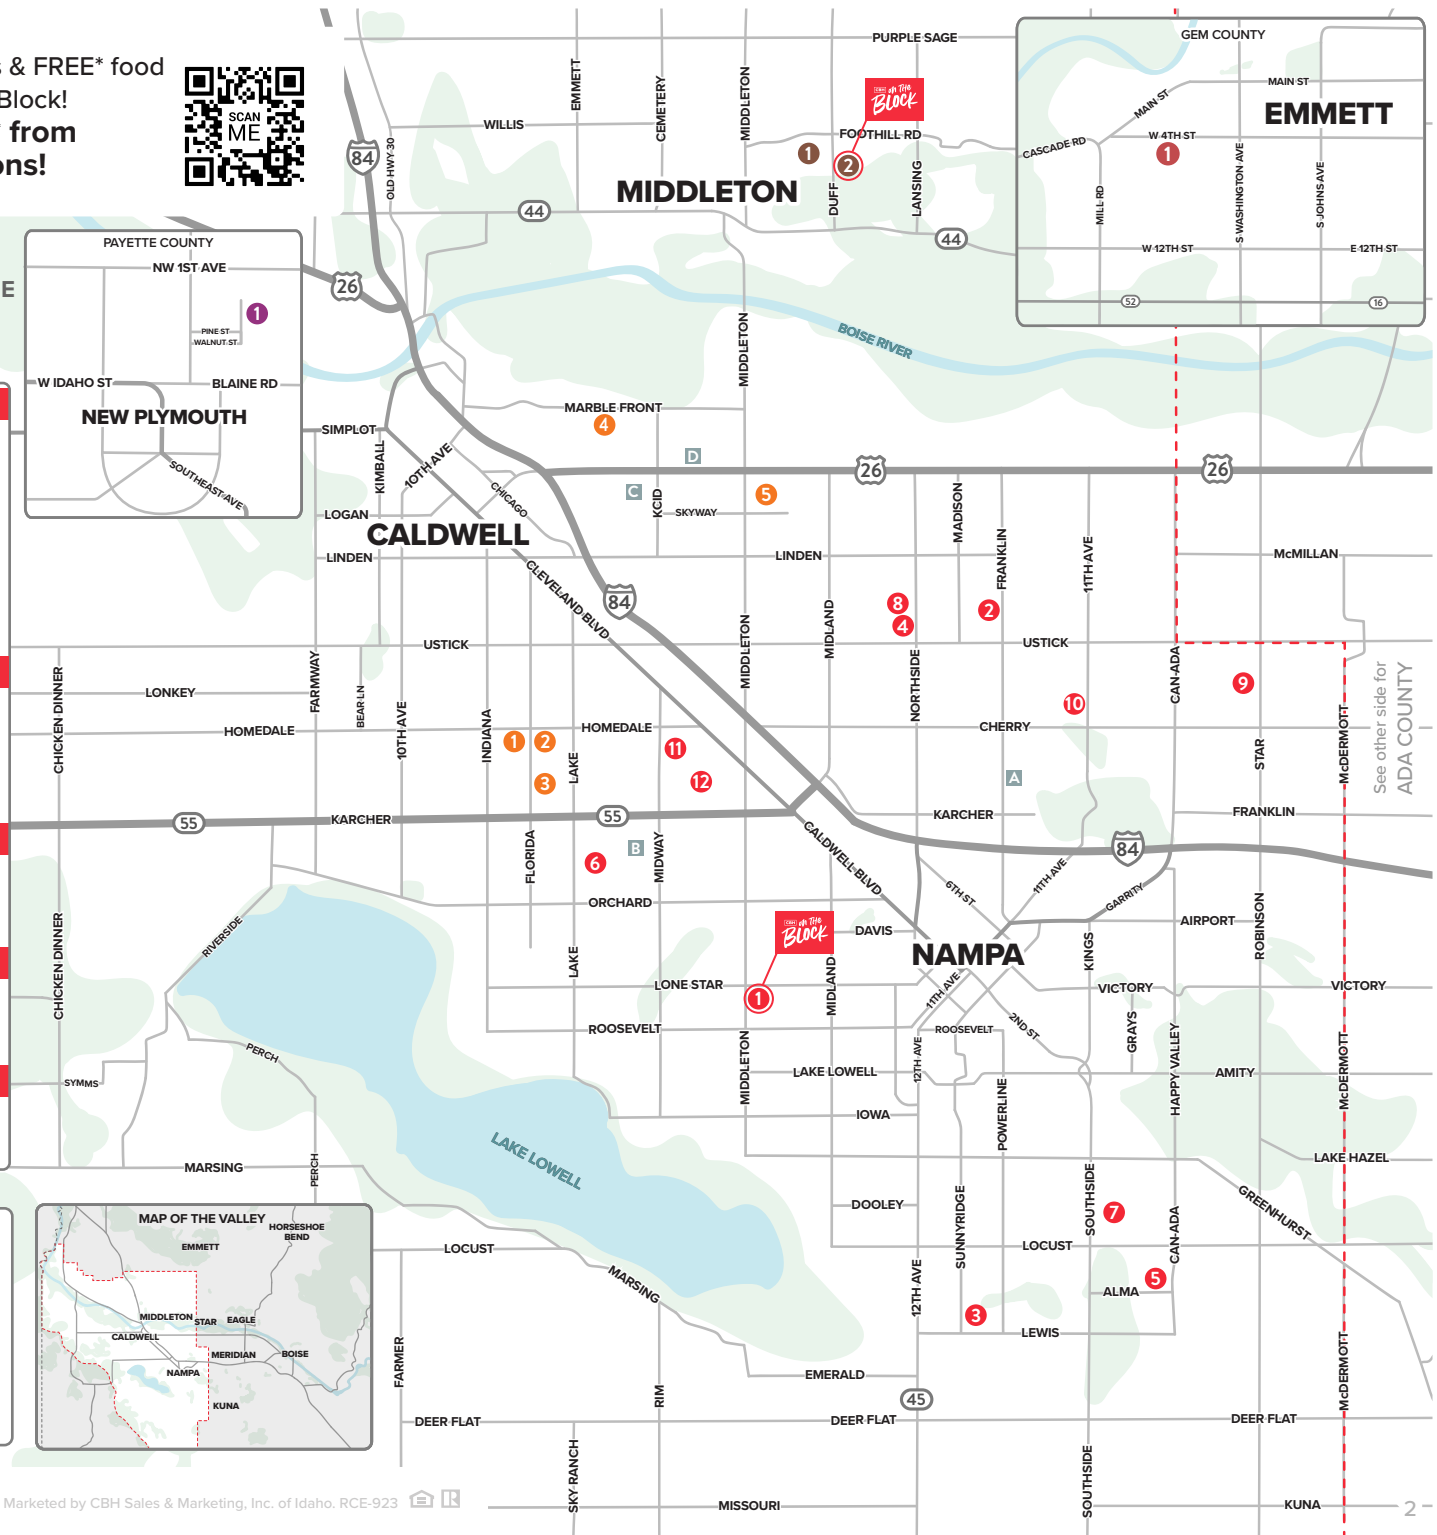

CBH RENTALS

- A Cedar Springs Apartments
- B Middlebury North Townhomes
- C Twin Groves Apartments
- D Virginia Park Apartments

Looking for ADA COUNTY?

Map updated on 4/27 /2026

Please visit cbhhomes.com or contact a CBH Sales Coach for an appointment. Marketed by CBH Sales & Marketing, Inc. of Idaho. RCE-923