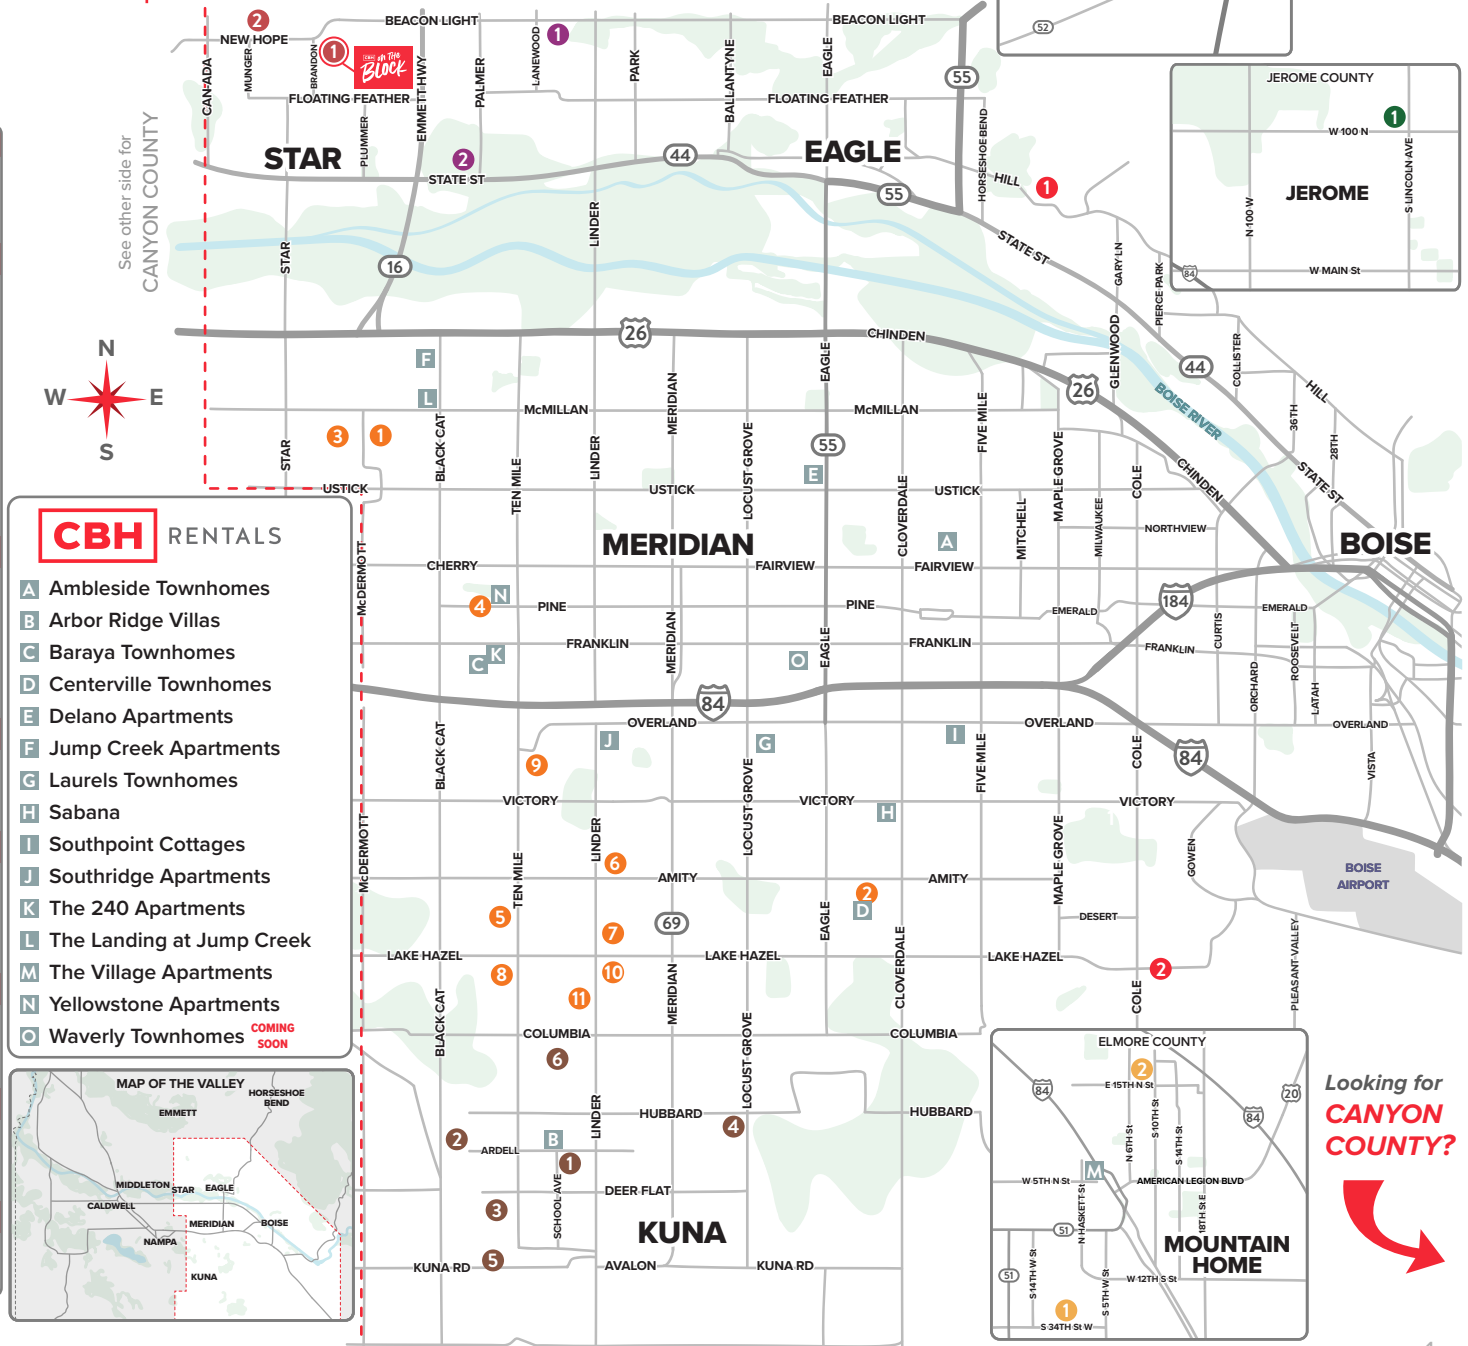

We're ALL OVER THE Map

SO YOU DON'T HAVE TO BE.

CBH HOMES

ADA COUNTY

BOISE

- 1 Hill Road COMING 2026
Prominence
- 2 Locale
Barnwood / Kirsten

MERIDIAN

- 1 Aegean Estates
- 2 Centerville
- 3 Dakota Creek
Gander Creek South
- 4 Dutton Place
Foxcroft
- 5 Gran Prado
- 6 Jameson COMING SOON
Windrow
- 7 Linrock COMING SOON
- 8 Memory Ranch
- 9 Southridge
Southridge South
- 10 Springhill
- 11 Whisper Meadows

CBH RENTALS

- A Ambleside Townhomes
- B Arbor Ridge Villas
- C Baraya Townhomes
- D Centerville Townhomes
- E Delano Apartments
- F Jump Creek Apartments
- G Laurels Townhomes
- H Sabana
- I Southpoint Cottages
- J Southridge Apartments
- K The 240 Apartments
- L The Landing at Jump Creek
- M The Village Apartments
- N Yellowstone Apartments
- O Waverly Townhomes COMING SOON

Looking for CANYON COUNTY?

Tour furnished models & FREE* food trucks at CBH On the Block!
Join us Saturdays* from 1-4pm in 2 locations!

CBH HOMES

CANYON COUNTY

NAMPA

- 1 Clearcreek see on the Block
- 2 East Ridgevue Estates
- 3 Jack's Place
- 4 Magnolia Estates
- 5 New York Landing
- 6 Peregrine Estates
- 7 Seven Maples Ranch
- 8 Solano Place Kinghorn Place
- 9 Spring Hollow Ranch
- 10 Spring Shores
- 11 Wagers Acres COMING SOON
- 12 Wagers Dairy COMING SOON

NEW PLYMOUTH

- 1 The Hamptons

CBH RENTALS

- A Cedar Springs Apartments
- B Middlebury North Townhomes
- C Twin Groves Apartments
- D Virginia Park Apartments

Looking for ADA COUNTY?

Map updated on 4/27 /2026