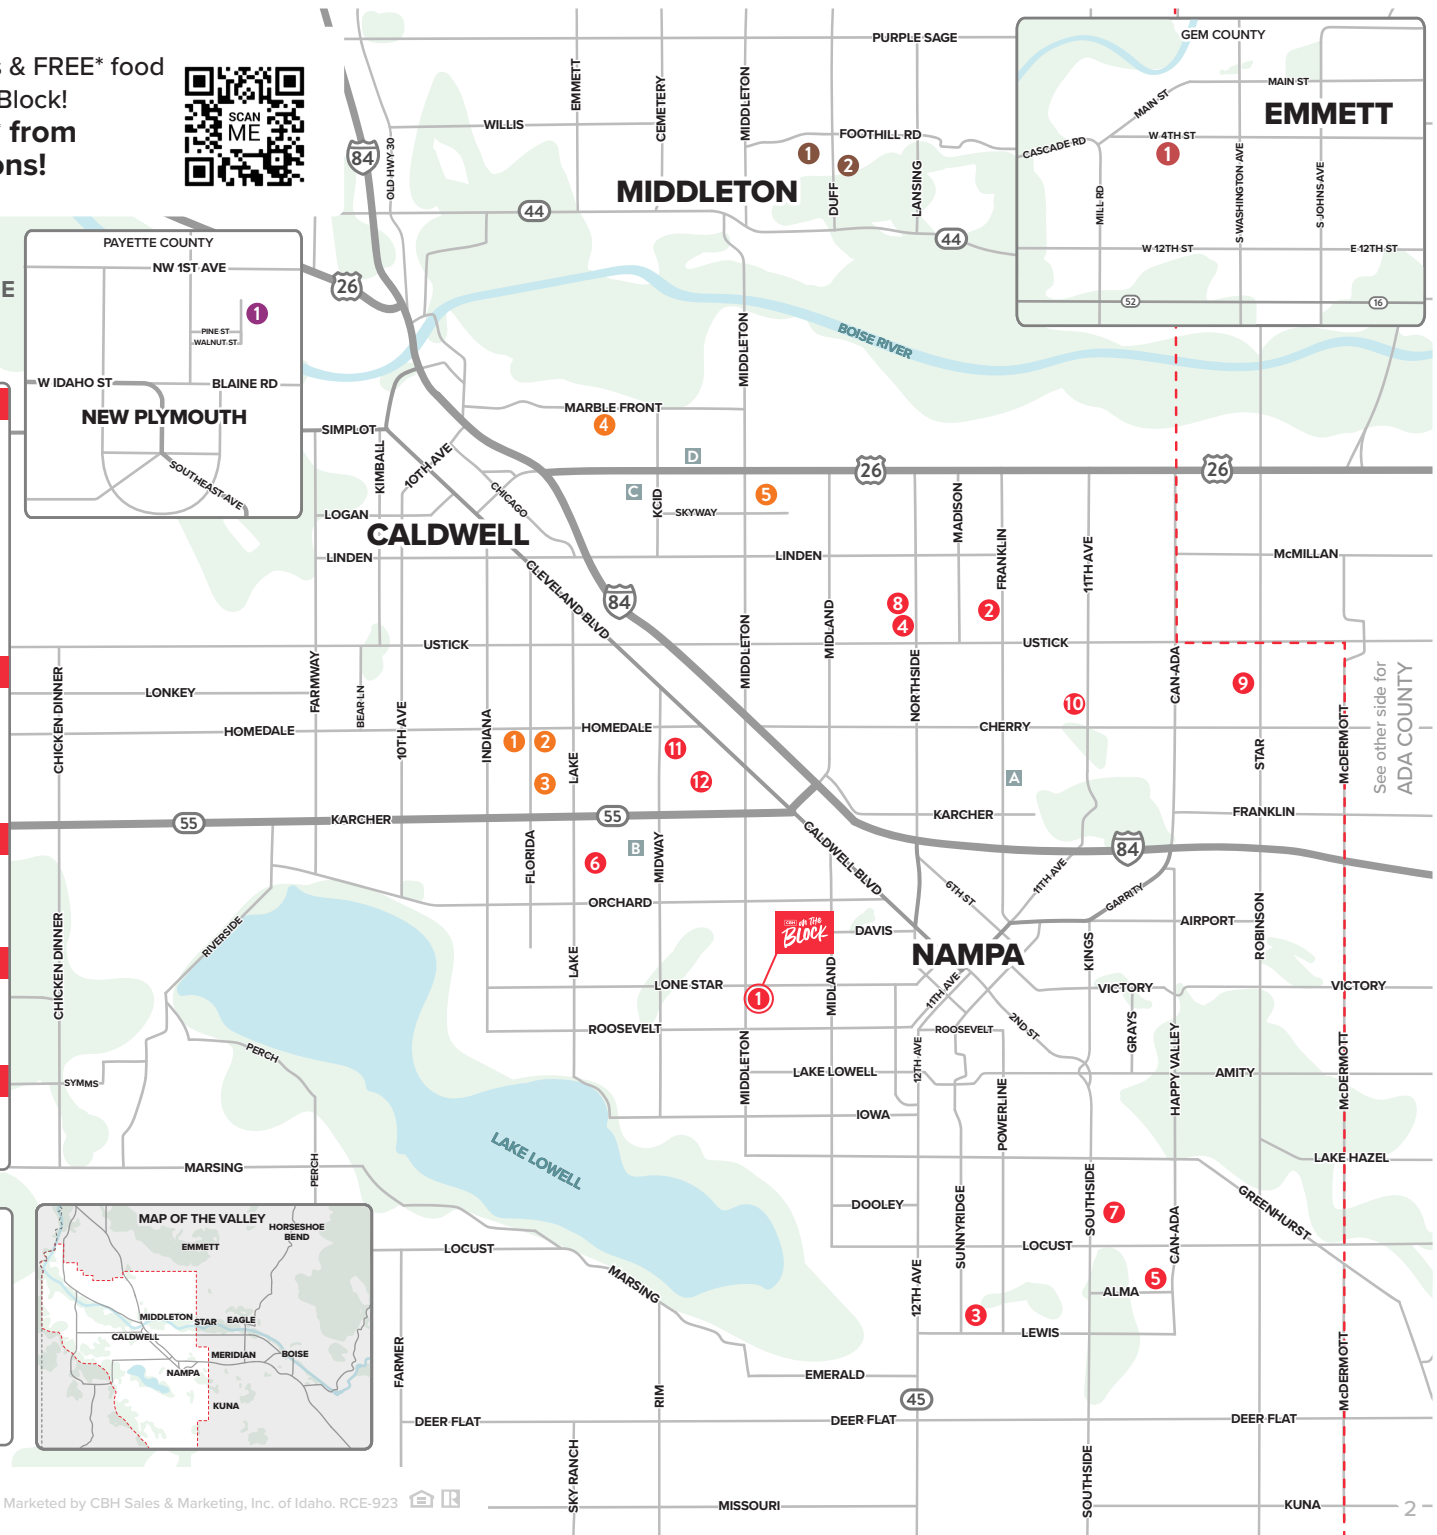

We're ALL OVER THE Map

SO YOU DON'T HAVE TO BE.

CBH HOMES

ADA COUNTY

BOISE

- 1 Hill Road COMING 2026
Prominence
- 2 Locale
Barnwood / Kirsten

MERIDIAN

- 1 Centerville
- 2 Dakota Creek
Gander Creek South
- 3 Gran Prado
- 4 Jameson
Windrow
- 5 Linrock
- 6 Memory Ranch
- 7 Southridge
Southridge South
- 8 Springhill
- 9 Whisper Meadows

CALDWELL

- 1 Cedars
- 2 Chestnut Heights
- 3 Guches Place
Guches
- 4 Topaz Ranch West
- 5 Valencia Village

MIDDLETON

- 1 Kestrel Estates
Falcon Valley
- 2 Waverly Park

EMMETT

- 1 Skyhawk
Skyhawk East

NEW PLYMOUTH

- 1 The Hamptons

CBH RENTALS

- A Cedar Springs Apartments
- B Middlebury North Townhomes
- C Twin Groves Apartments
- D Virginia Park Apartments

Looking for
ADA COUNTY?

Map updated on 6/12/2026

Please visit cbhhomes.com or contact a CBH Sales Coach for an appointment. Marketed by CBH Sales & Marketing, Inc. of Idaho. RCE-923

See other side for
ADA COUNTY