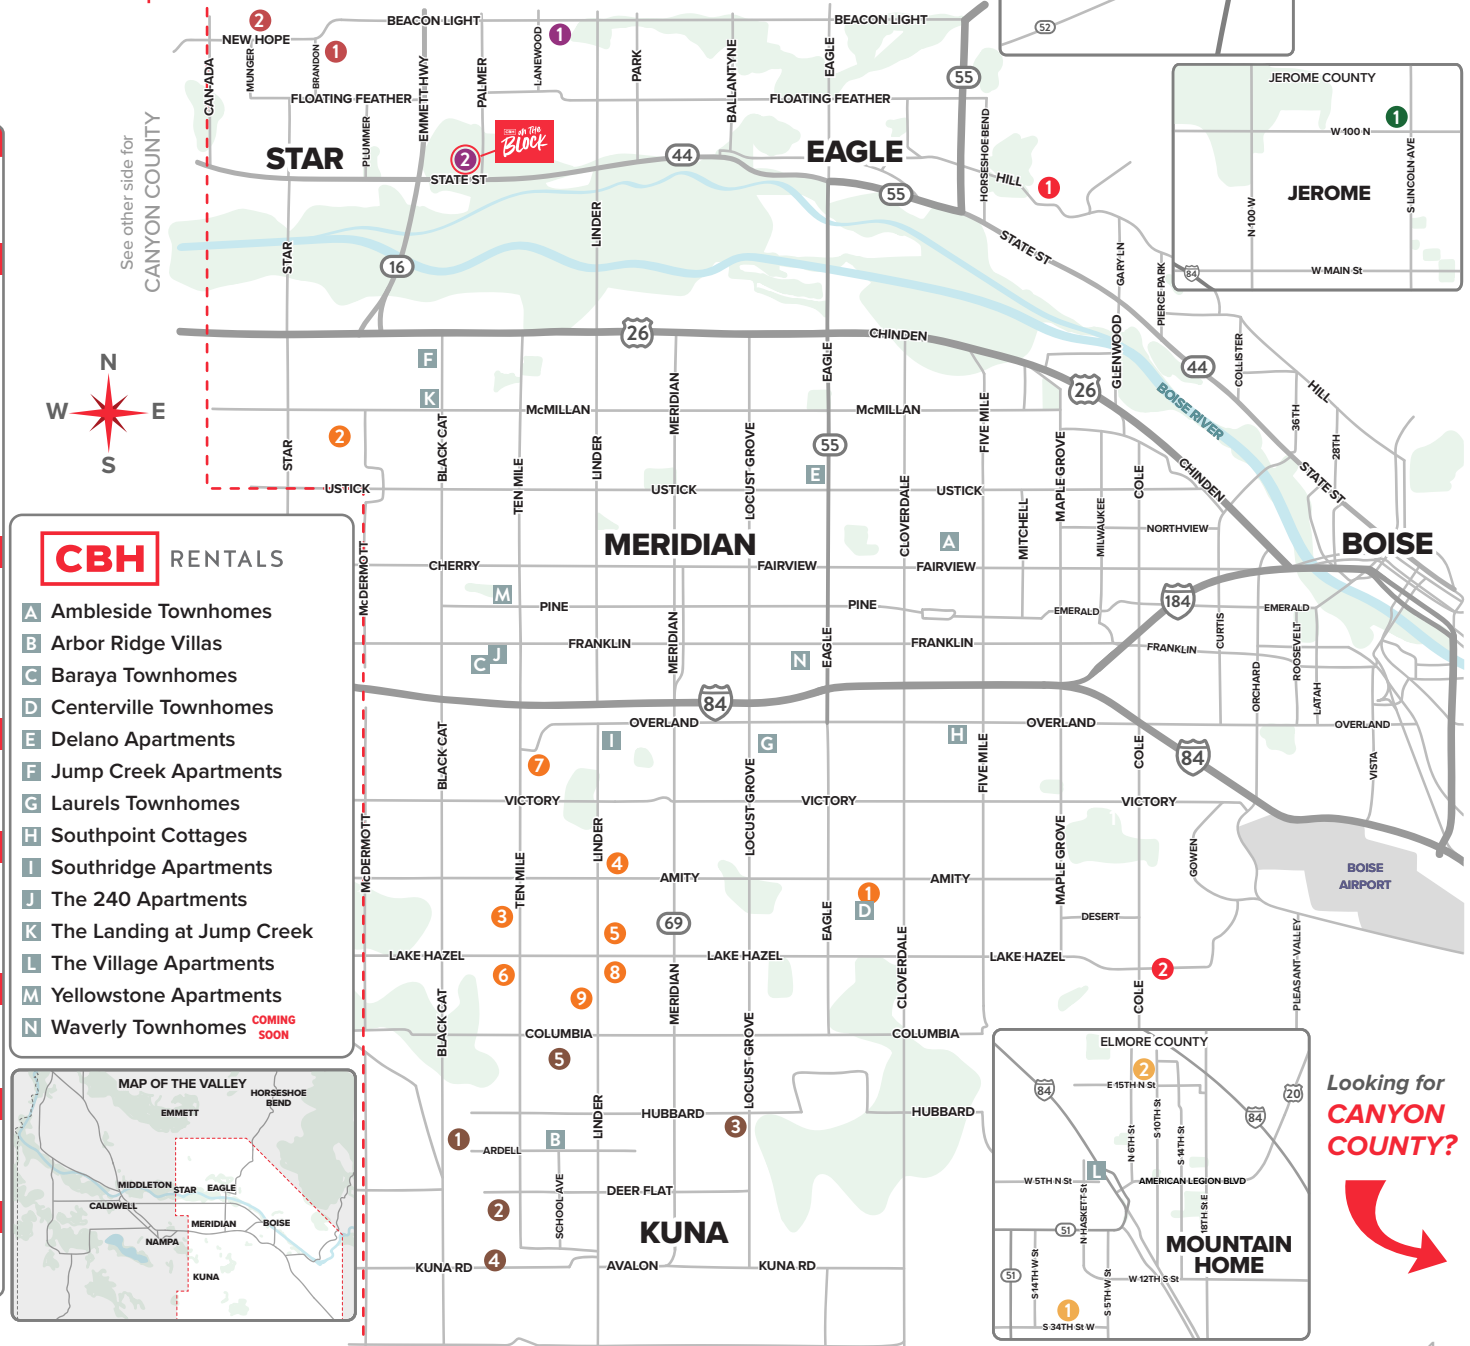

We're ALL OVER THE Map

SO YOU DON'T HAVE TO BE.

CBH HOMES

ADA COUNTY

BOISE

- 1 Hill Road COMING 2026
  Prominence
- 2 Locale
  Barnwood / Kirsten

MERIDIAN

- 1 Centerville
- 2 Dakota Creek
  Gander Creek South
- 3 Gran Prado
- 4 Jameson
  Windrow
- 5 Linrock
- 6 Memory Ranch
- 7 Southridge
  Southridge South
- 8 Springhill
- 9 Whisper Meadows

KUNA

- 1 Arroyo Vista
- 2 Fossil Creek
- 3 Ledgestone
- 4 Madrone Heights
- 5 Silver Trail

STAR

- 1 Canvasback
- 2 Trapper Ridge

EAGLE

- 1 Beaconwood
- 2 Fountain Park ON THE Block

MTN. HOME

- 1 Blue Yonder
- 2 Thunderbolt Landing

HORSESHOE BEND

- 1 Deer Valley

JEROME

- 1 Clover Creek

43 OPEN COMMUNITIES | Call or text us for more info **208.391.5545**

Finding your home shouldn't be an endless quest. As Idaho's #1 largest homebuilder, we know how to help you find the right home, in the right community.

CBH RENTALS

- A Ambleside Townhomes
- B Arbor Ridge Villas
- C Baraya Townhomes
- D Centerville Townhomes
- E Delano Apartments
- F Jump Creek Apartments
- G Laurels Townhomes
- H Southpoint Cottages
- I Southridge Apartments
- J The 240 Apartments
- K The Landing at Jump Creek
- L The Village Apartments
- M Yellowstone Apartments
- N Waverly Townhomes COMING SOON