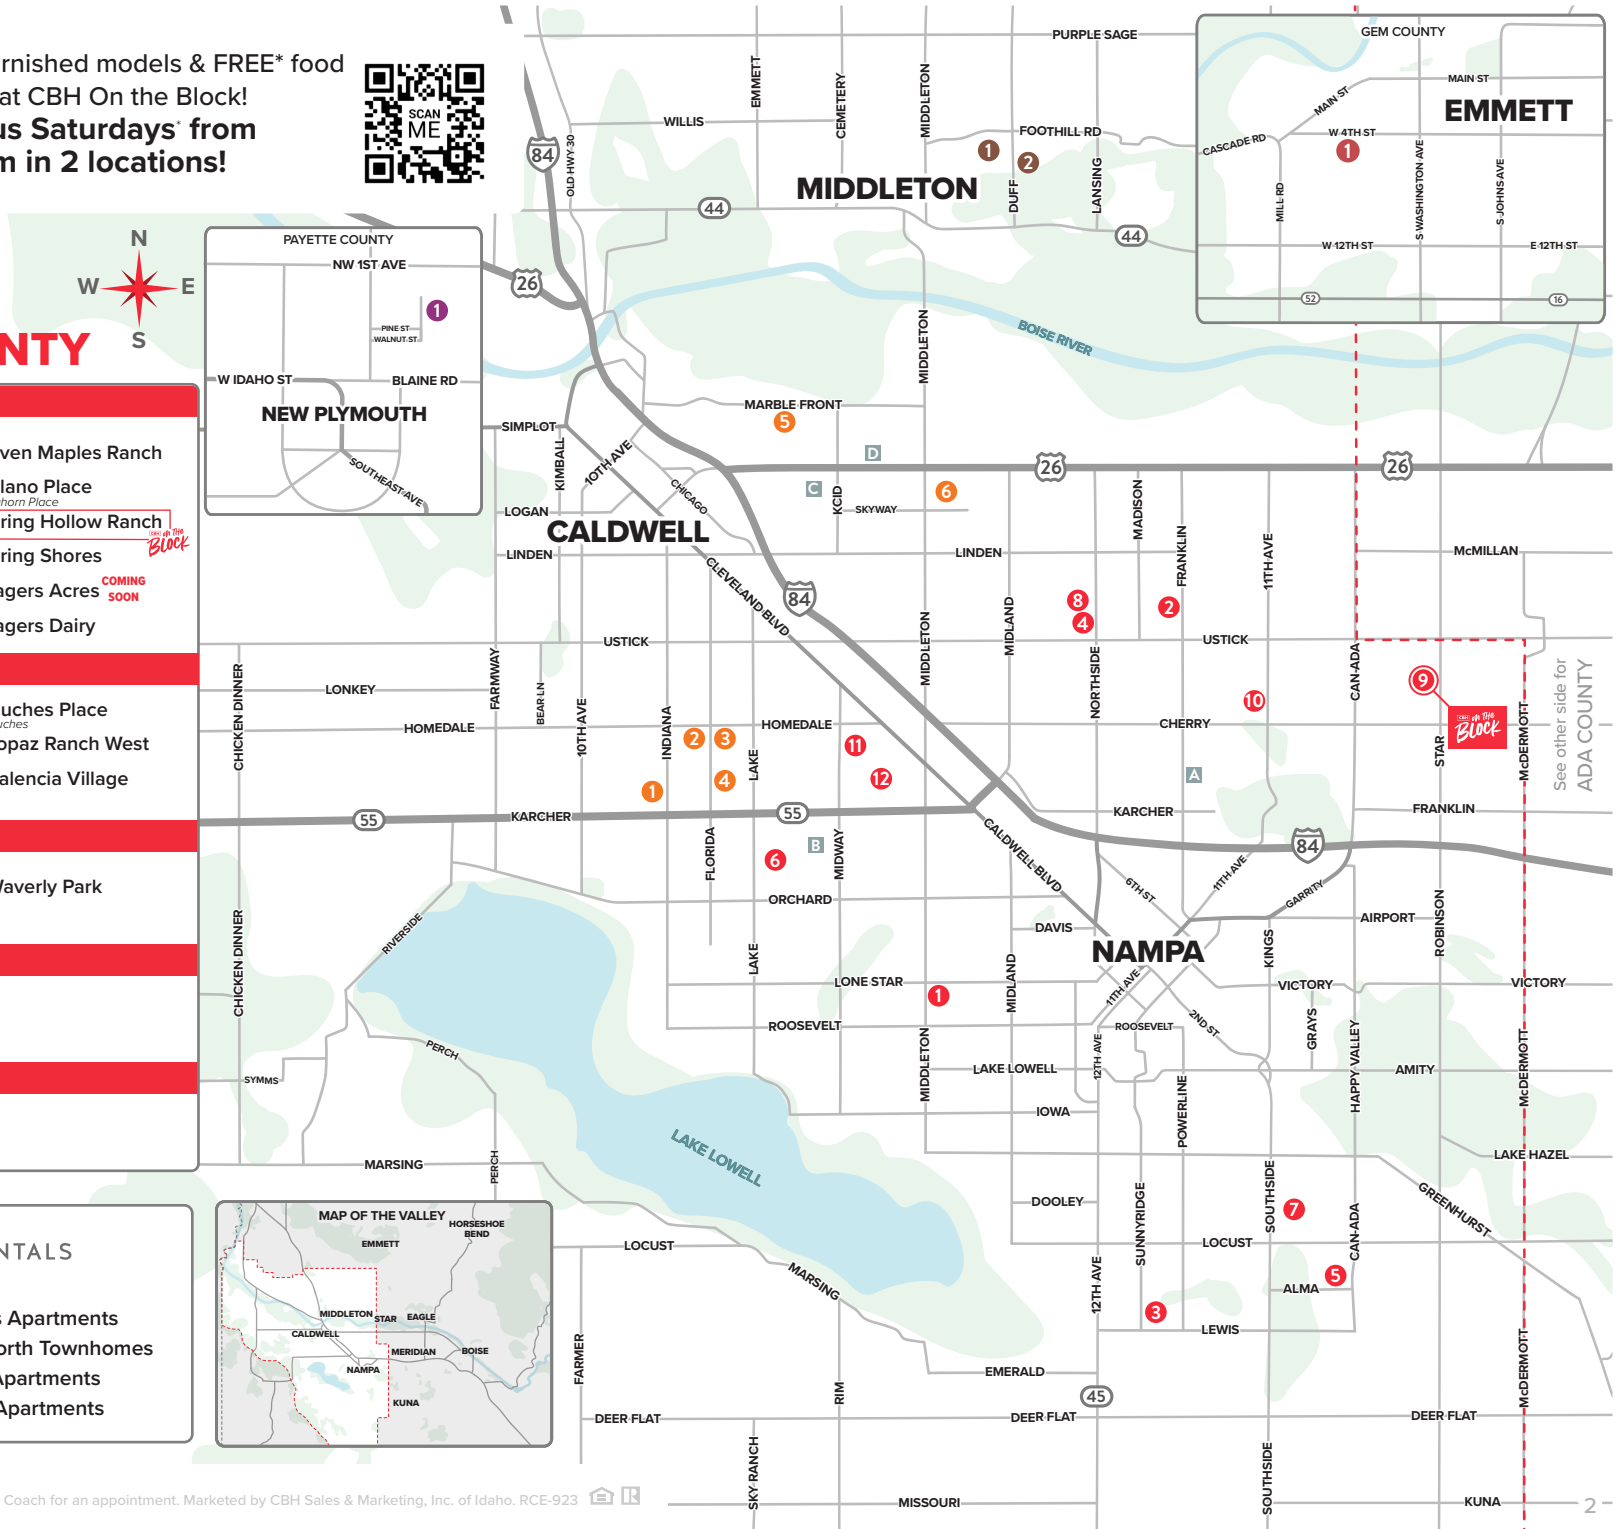

CBH RENTALS

- A Cedar Springs Apartments
- B Middlebury North Townhomes
- C Twin Groves Apartments
- D Virginia Park Apartments

Looking for ADA COUNTY?

Map updated on 07/01/2026

Please visit cbhhomes.com or contact a CBH Sales Coach for an appointment. Marketed by CBH Sales & Marketing, Inc. of Idaho. RCE-923