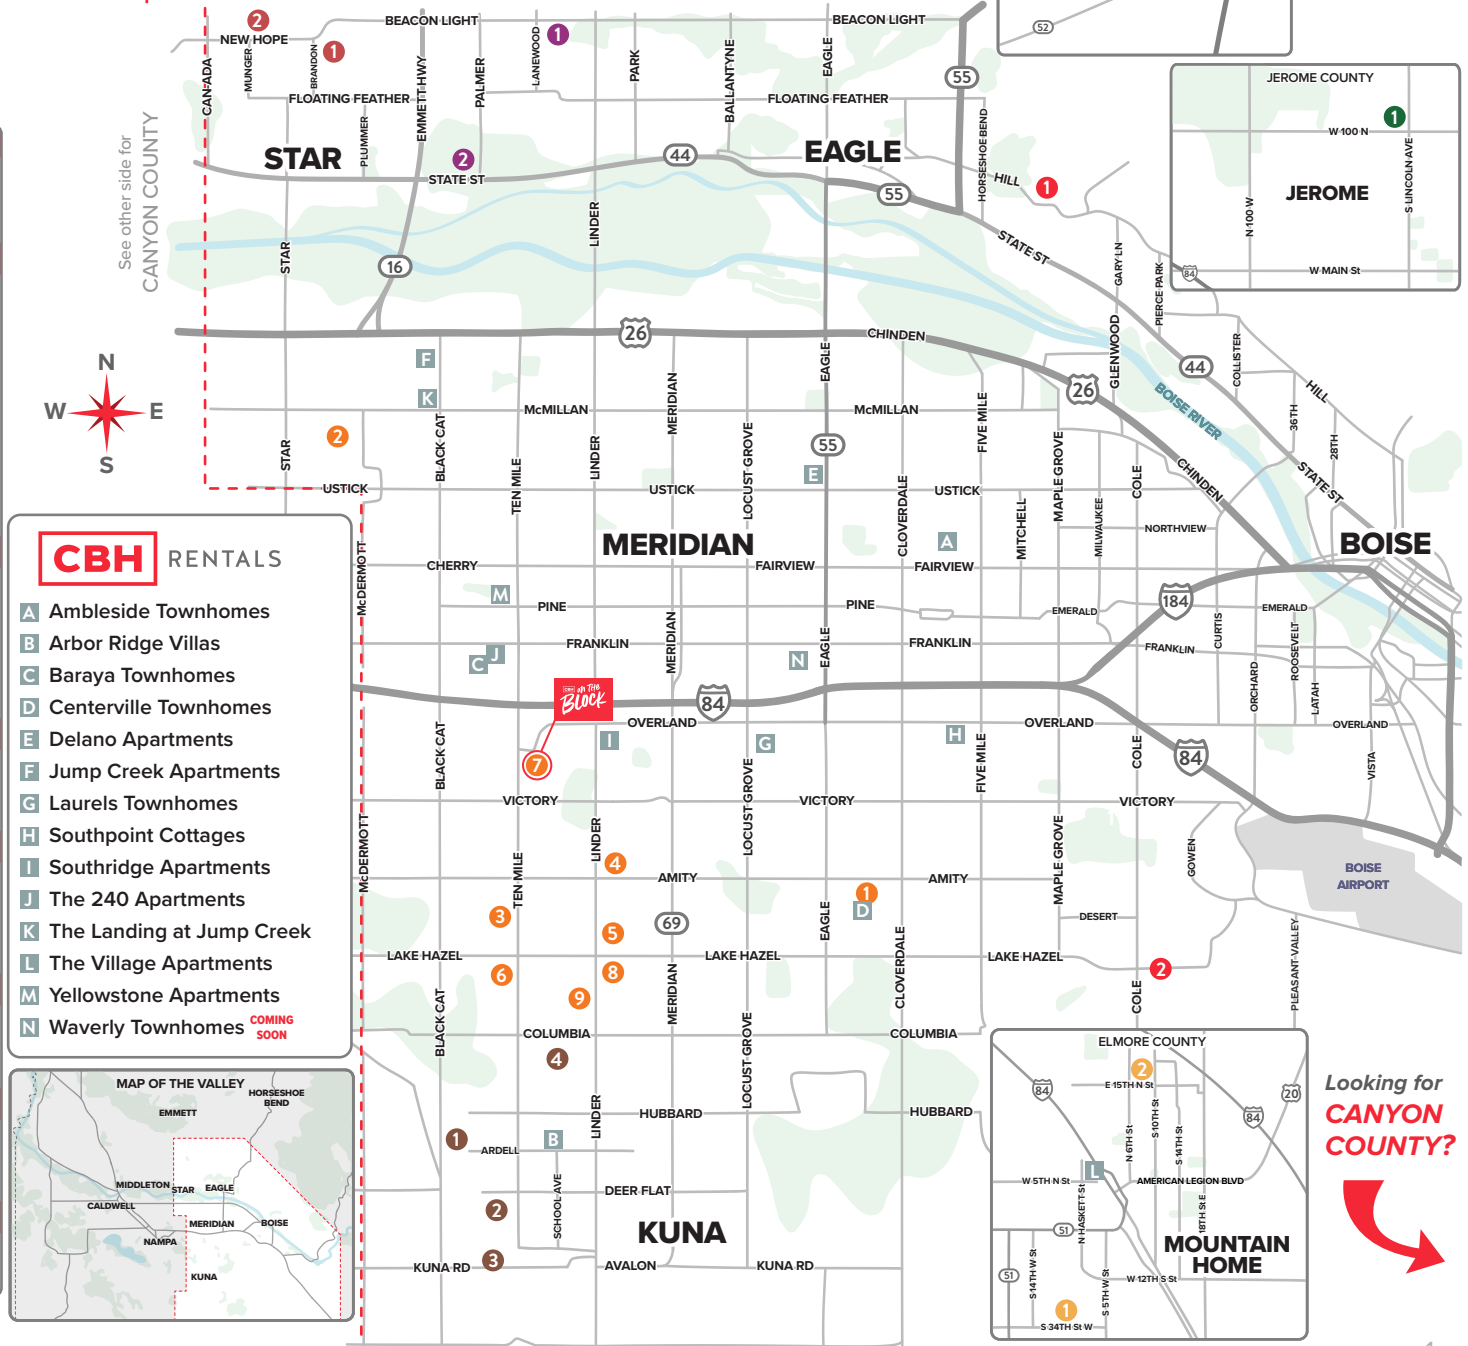

We're ALL OVER THE Map

SO YOU DON'T HAVE TO BE.

CBH HOMES

ADA COUNTY

BOISE

- 1 Hill Road COMING 2026
Prominence
- 2 Locale
Barnwood / Kirsten

MERIDIAN

- 1 Centerville
- 2 Dakota Creek
Gander Creek South
- 3 Gran Prado
- 4 Jameson
Windrow
- 5 Linrock
- 6 Memory Ranch
- 7 Southridge
Southridge South
- 8 Springhill
- 9 Whisper Meadows

KUNA

- 1 Arroyo Vista
- 2 Fossil Creek
- 3 Madrone Heights
- 4 Silver Trail

STAR

- 1 Canvasback
- 2 Trapper Ridge

EAGLE

- 1 Beaconwood
- 2 Fountain Park

MTN. HOME

- 1 Blue Yonder
- 2 Thunderbolt Landing

CBH RENTALS

- A Ambleside Townhomes
- B Arbor Ridge Villas
- C Baraya Townhomes
- D Centerville Townhomes
- E Delano Apartments
- F Jump Creek Apartments
- G Laurels Townhomes
- H Southpoint Cottages
- I Southridge Apartments
- J The 240 Apartments
- K The Landing at Jump Creek
- L The Village Apartments
- M Yellowstone Apartments
- N Waverly Townhomes COMING SOON

NEW PLYMOUTH

- 1 The Hamptons

CBH RENTALS

- A Cedar Springs Apartments
- B Middlebury North Townhomes
- C Twin Groves Apartments
- D Virginia Park Apartments

Looking for ADA COUNTY?

Map updated on 07/01/2026