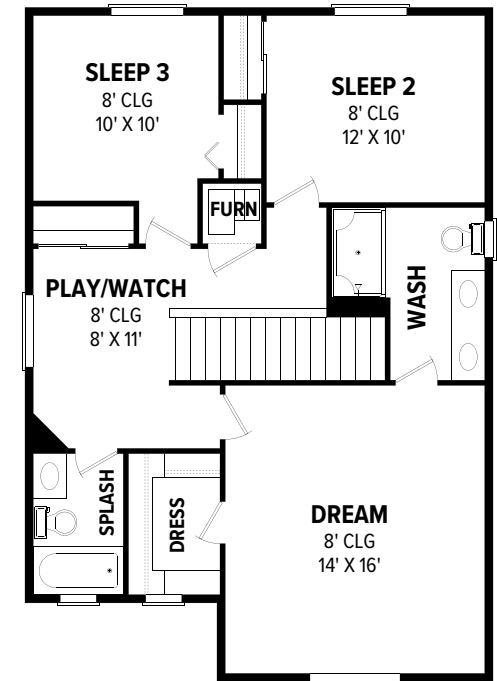

THE BERLIN 1630

3 🚗 | 2.5 🏠 | 2 🚗

COTTAGE

BUNGALOW

MODERN

MAIN LEVEL

UPPER LEVEL

THE BERLIN 1630

MAIN LEVEL

UPPER LEVEL

FLOOR PLANS

COTTAGE

BUNGALOW

MODERN