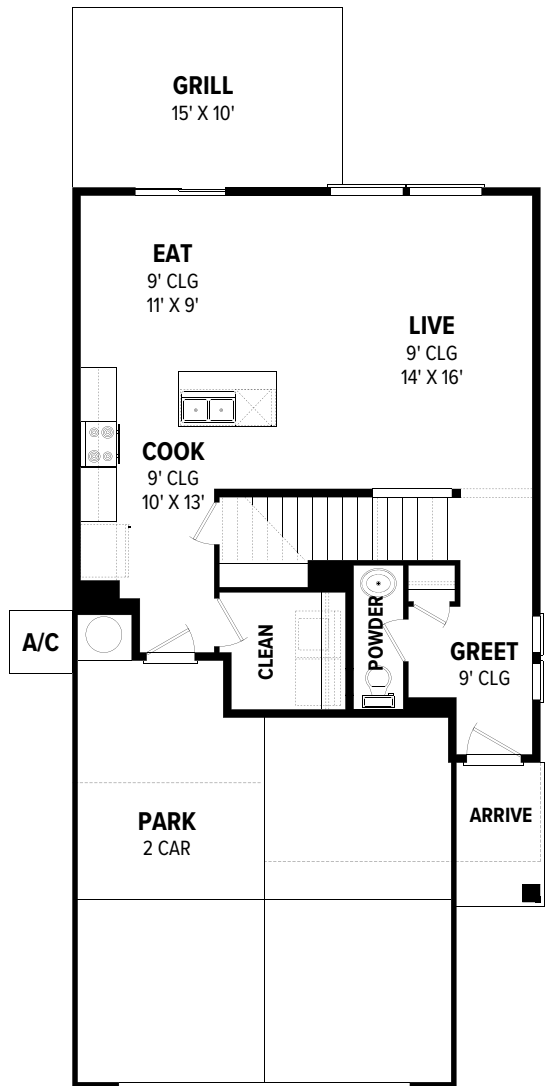

THE BERLIN 1630

3 🚗 | 2.5 🏠 | 2 🚗

COTTAGE

BUNGALOW

MODERN

MAIN LEVEL

UPPER LEVEL

THE BERLIN 1630

MAIN LEVEL

UPPER LEVEL

FLOOR PLANS

COTTAGE

BUNGALOW

MODERN