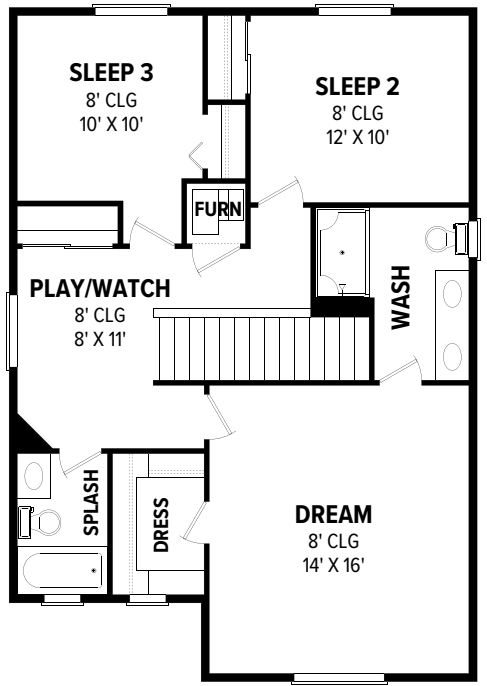

THE BERLIN 1630

3 🚗 | 2.5 🏠 | 2 🚗

COTTAGE

BUNGALOW

MODERN

MAIN LEVEL

UPPER LEVEL

THE BERLIN 1630

MAIN LEVEL

UPPER LEVEL

FLOOR PLANS

COTTAGE

BUNGALOW

MODERN