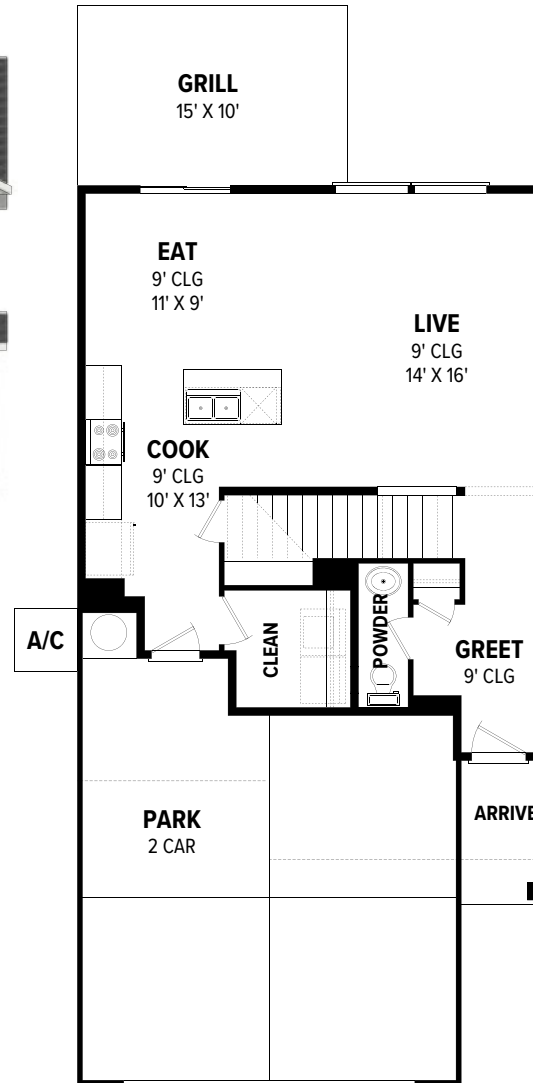

THE BERLIN 1630

3 🚗 | 2.5 🏠 | 2 🚗

COTTAGE

BUNGALOW

MODERN

MAIN LEVEL

UPPER LEVEL

THE BERLIN 1630

MAIN LEVEL

UPPER LEVEL

FLOOR PLANS

COTTAGE

BUNGALOW

MODERN