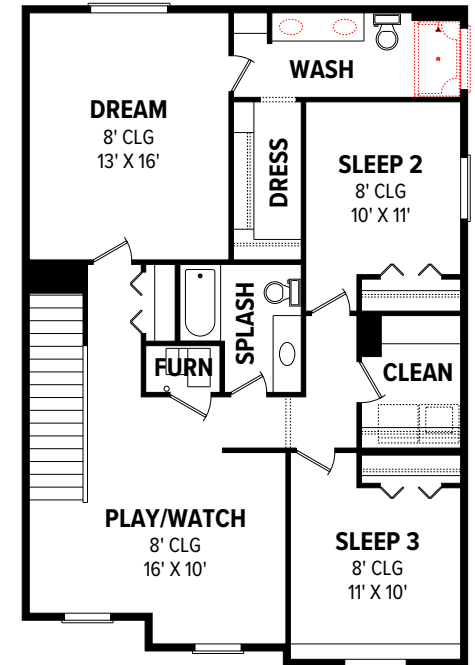

THE KOOTENAI 2004

29' WIDE 51'-6" DEEP

3 🚗 | 2.5 🚿 | 2 🚗

MODERN

FARMHOUSE

MAIN LEVEL

UPPER LEVEL