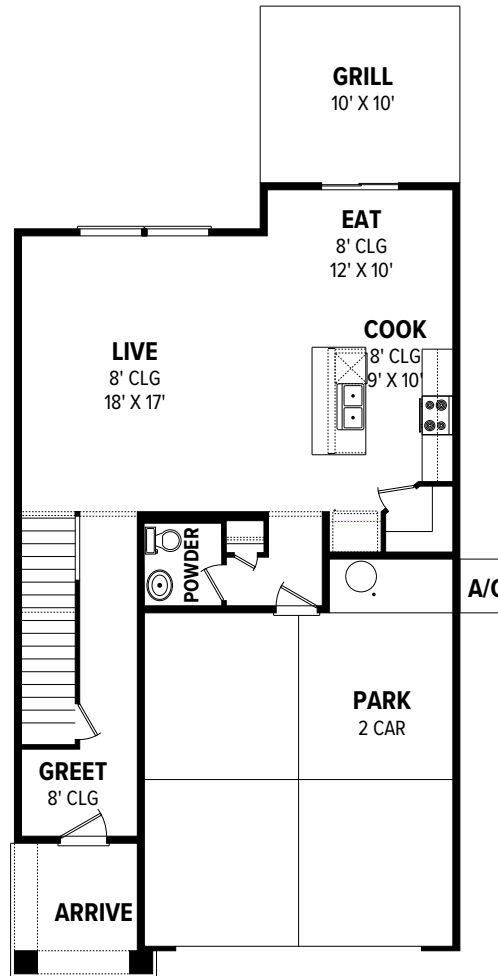

THE KOOTENAI 2004

29' WIDE 51'-6" DEEP

3 🚗 | 2.5 🚿 | 2 🚗

MODERN

FARMHOUSE

MAIN LEVEL

UPPER LEVEL