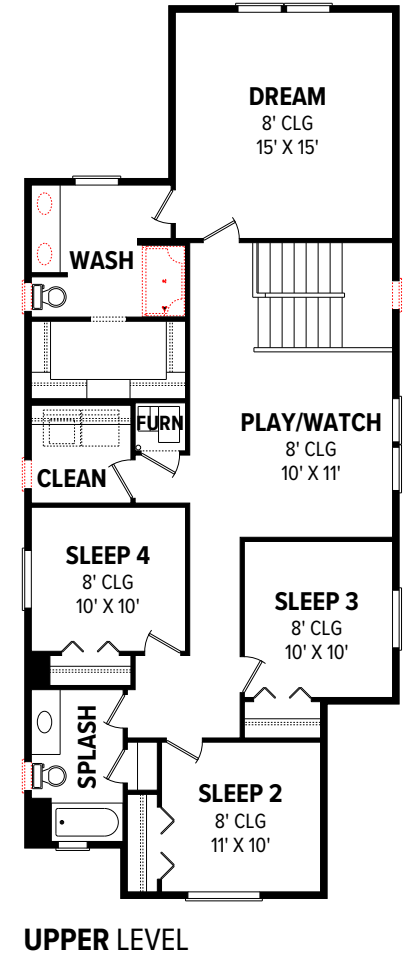

# THE ELIOT 2318

4 | 2.5 | 2-3

FARMHOUSE

MODERN

BUNGALOW

COTTAGE

CRAFTSMAN

TRADITIONAL

\*Floor plan flyers are for illustrative purposes only. We're always working to make our CBH floor plans even better. Floor plans are subject to change and available spec homes may have variations that are different than the floor plans and options shown on this flyer. Common options are shown as red dots and may not be included in the available spec home. Community specific requirements and/or elevations styles may cause elevation details, masonry, and window placement variations. Room dimensions and ceiling heights are approximated based on main room-defining walls. Buyer and buyer's agent to verify all room dimensions and available spec home specific floor plan details and options. See a CBH Sales Specialist for details. Marketed by CBH Sales and Marketing, Inc. RCE-923. Updated 09.14.23