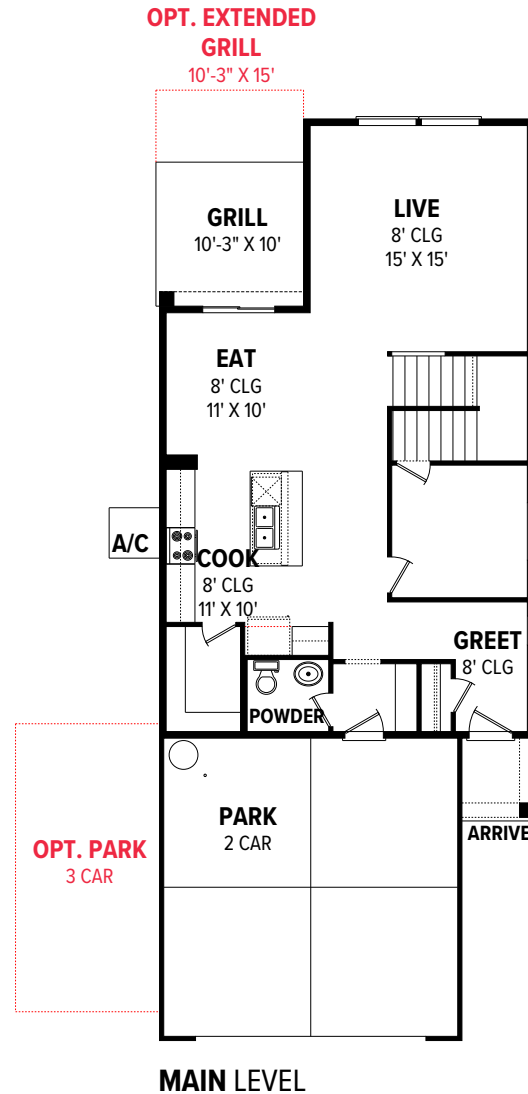

# THE ELIOT 2318

4 | 2.5 | 2-3

FARMHOUSE

MODERN

BUNGALOW

COTTAGE

CRAFTSMAN

TRADITIONAL

\*Floor plan flyers are for illustrative purposes only. We're always working to make our CBH floor plans even better. Floor plans are subject to change and available spec homes may have variations that are different than the floor plans and options shown on this flyer. Common options are shown as red dots and may not be included in the available spec home. Community specific requirements and/or elevations styles may cause elevation details, masonry, and window placement variations. Room dimensions and ceiling heights are approximated based on main room-defining walls. Buyer and buyer's agent to verify all room dimensions and available spec home specific floor plan details and options. See a CBH Sales Specialist for details. Marketed by CBH Sales and Marketing, Inc. RCE-923. Updated 09.14.23