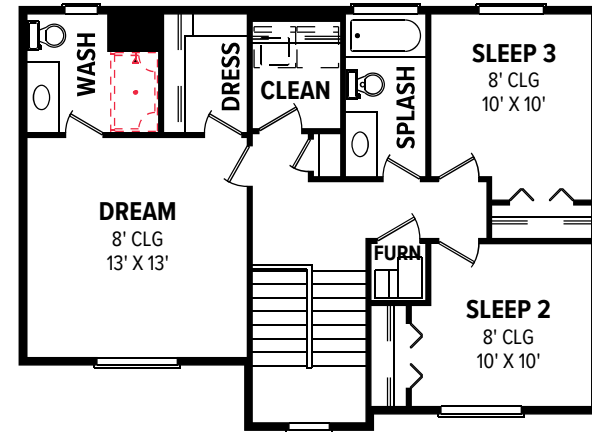

# THE CIRRUS 1448

26' WIDE 48' DEEP

3  | 2.5  | 2 

TRADITIONAL

UPPER LEVEL

CRAFTSMAN

MAIN LEVEL