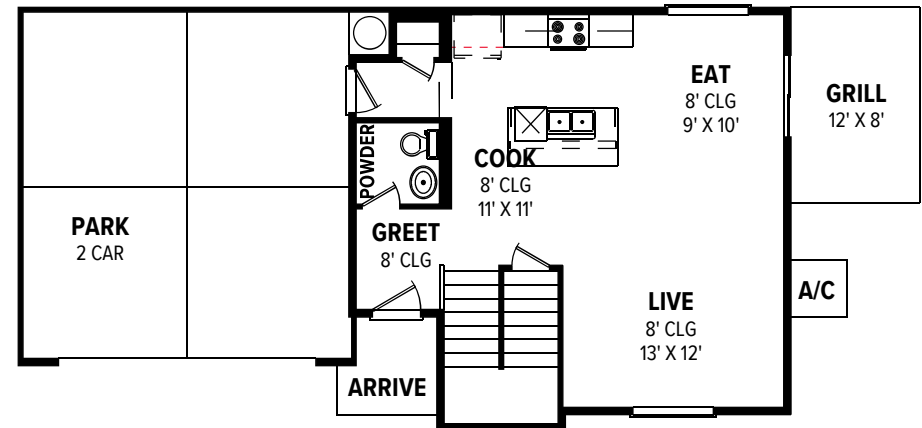

# THE CIRRUS 1448

26' WIDE 48' DEEP

3  | 2.5  | 2 

TRADITIONAL

UPPER LEVEL

CRAFTSMAN

MAIN LEVEL