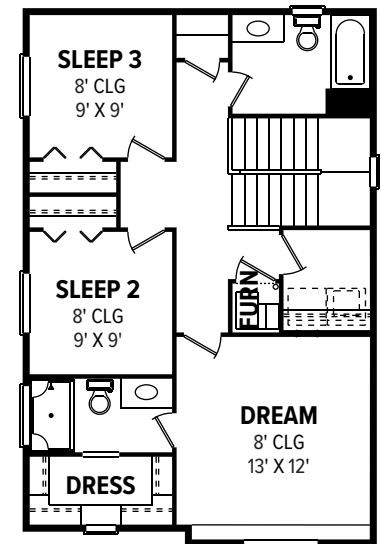

THE BOISE 1448

24' WIDE 55' DEEP

3 🚗 | 2.5 🛏️ | 2 🚗

BUNGALOW

COTTAGE

FARMHOUSE

MODERN

MAIN LEVEL

UPPER LEVEL