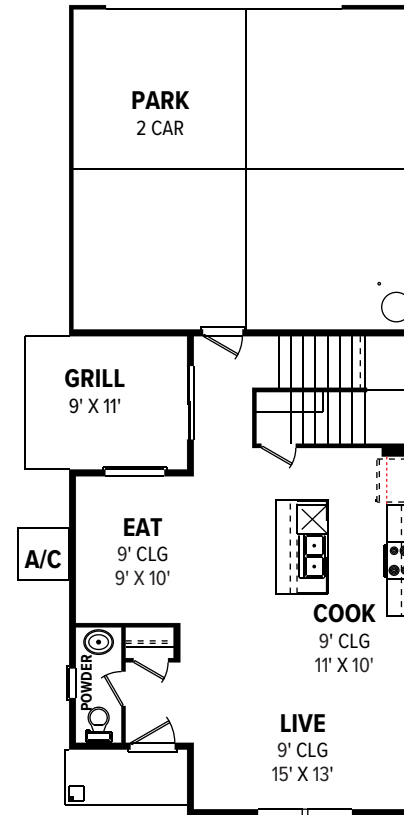

THE BOISE 1448

24' WIDE 55' DEEP

3 🚗 | 2.5 🛏️ | 2 🚗

BUNGALOW

COTTAGE

FARMHOUSE

MODERN

MAIN LEVEL

UPPER LEVEL