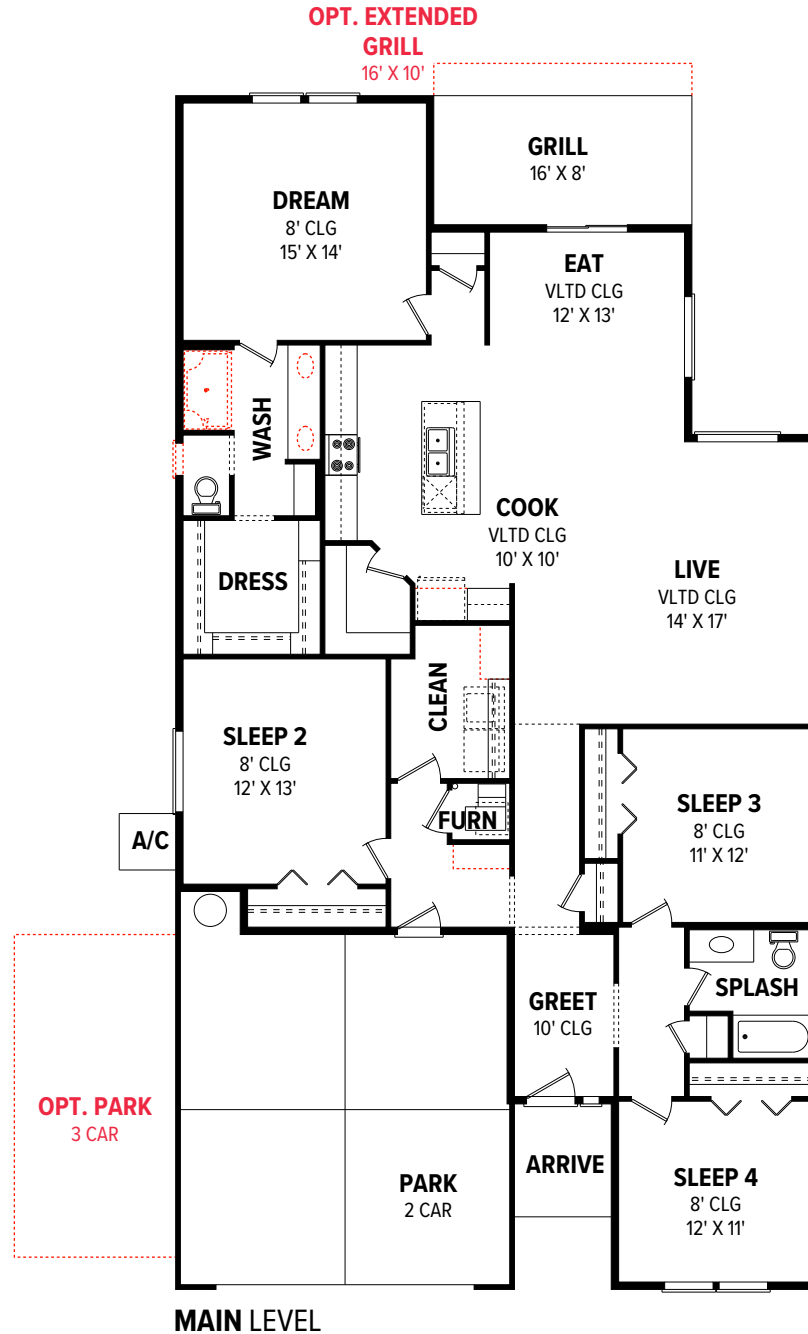

# THE PRESTON 2126

TRADITIONAL

CRAFTSMAN

COTTAGE

BUNGALOW

MODERN

FARMHOUSE