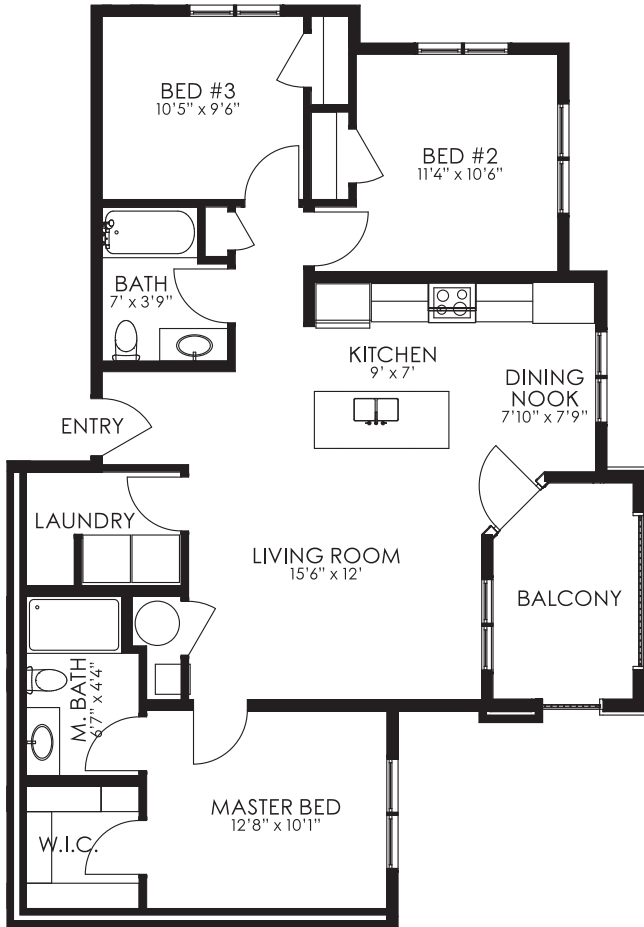

THE 240

UNIT D 1154 SQ FT

 3 BEDROOM  2 BATHROOM

CBH RENTALS

LIVEAT240.COM

powered by Proximity

*Floorplans and details subject to change. Prices and availability are subject to change. Prices may vary based on move-in date and lease term. Pets are subject to additional fees & management approval. Renter to verify all. Marketed by CBH Rentals. Updated 3.2.22