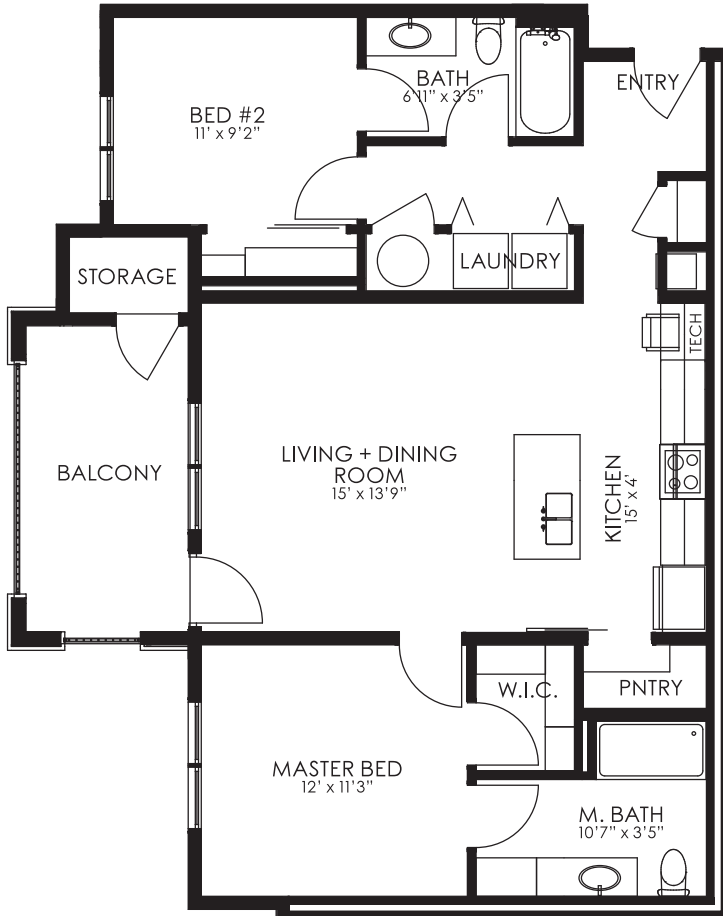

THE 240

UNIT C 1014 SQ FT

🛏️ 2 BEDROOMS 🚿 2 BATHROOMS

CBH RENTALS

LIVEAT240.COM

powered by Proximity

*Floorplans and details subject to change. Prices and availability are subject to change. Prices may vary based on move-in date and lease term. Pets are subject to additional fees & management approval. Renter to verify all. Marketed by CBH Rentals. Updated 3.2.22