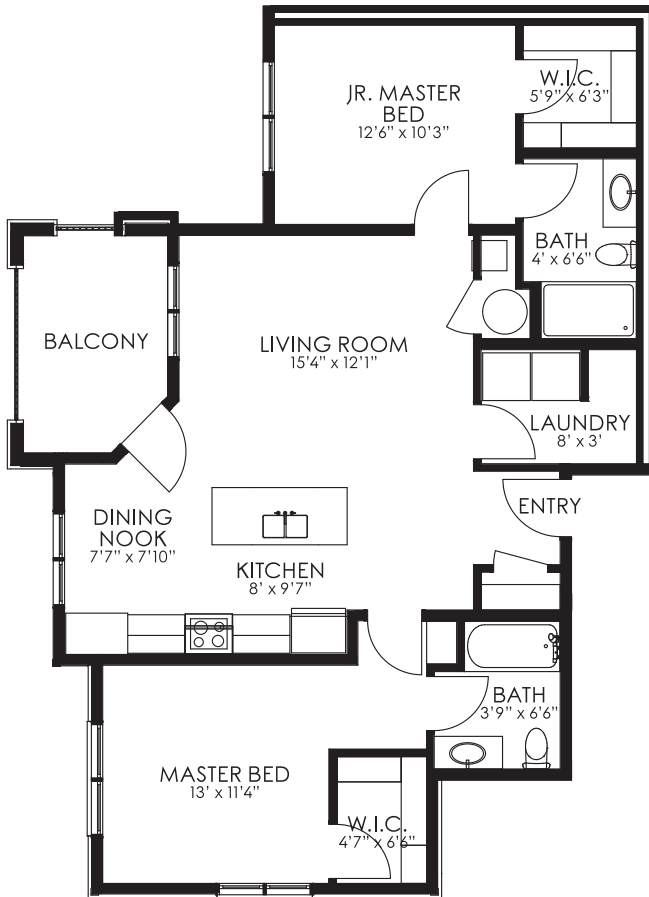

THE 240

2 Bedroom Unit 1084 SQ FT

🛏️ 2 BEDROOMS 🚿 2 BATHROOMS

CBH RENTALS

LIVEAT240.COM

powered by Proximity

*Floorplans and details subject to change. Prices and availability are subject to change. Prices may vary based on move-in date and lease term. Pets are subject to additional fees & management approval. Renter to verify all. Marketed by CBH Rentals. Updated 3.2.22