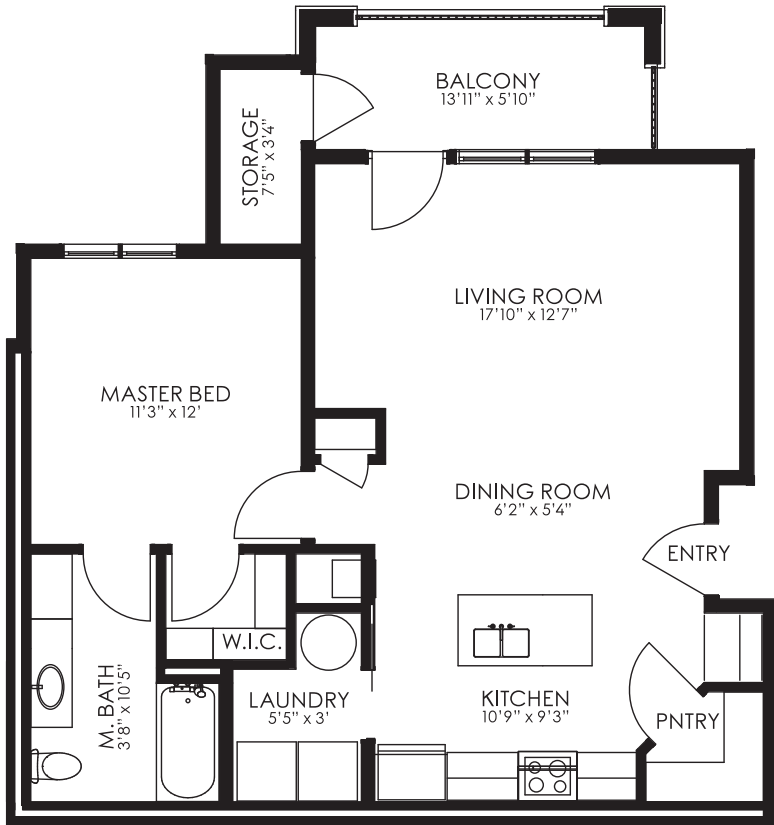

THE 240

1 Bedroom Unit 822 SQ FT

🛏 1 BEDROOM 🚿 1 BATHROOM

CBH RENTALS

LIVEAT240.COM

powered by Proximity

*Floorplans and details subject to change. Prices and availability are subject to change. Prices may vary based on move-in date and lease term. Pets are subject to additional fees & management approval. Renter to verify all. Marketed by CBH Rentals. Updated 3.2.22