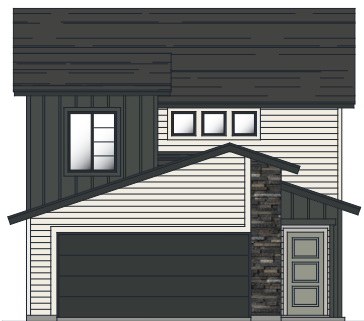

THE POE 1471

26' wide 53' deep

3 | 2.5 | 2

TRADITIONAL

BUNGALOW

CRAFTSMAN

MODERN

COTTAGE