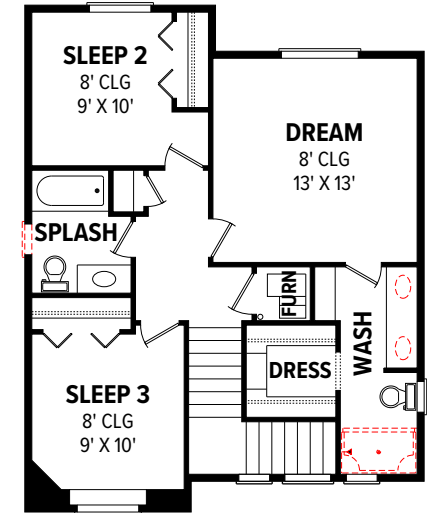

THE POE 1471

3 🚗 | 2.5 🛏️ | 2 🚗

FARMHOUSE

MODERN

BUNGALOW

COTTAGE

CRAFTSMAN

TRADITIONAL

MAIN LEVEL

UPPER LEVEL