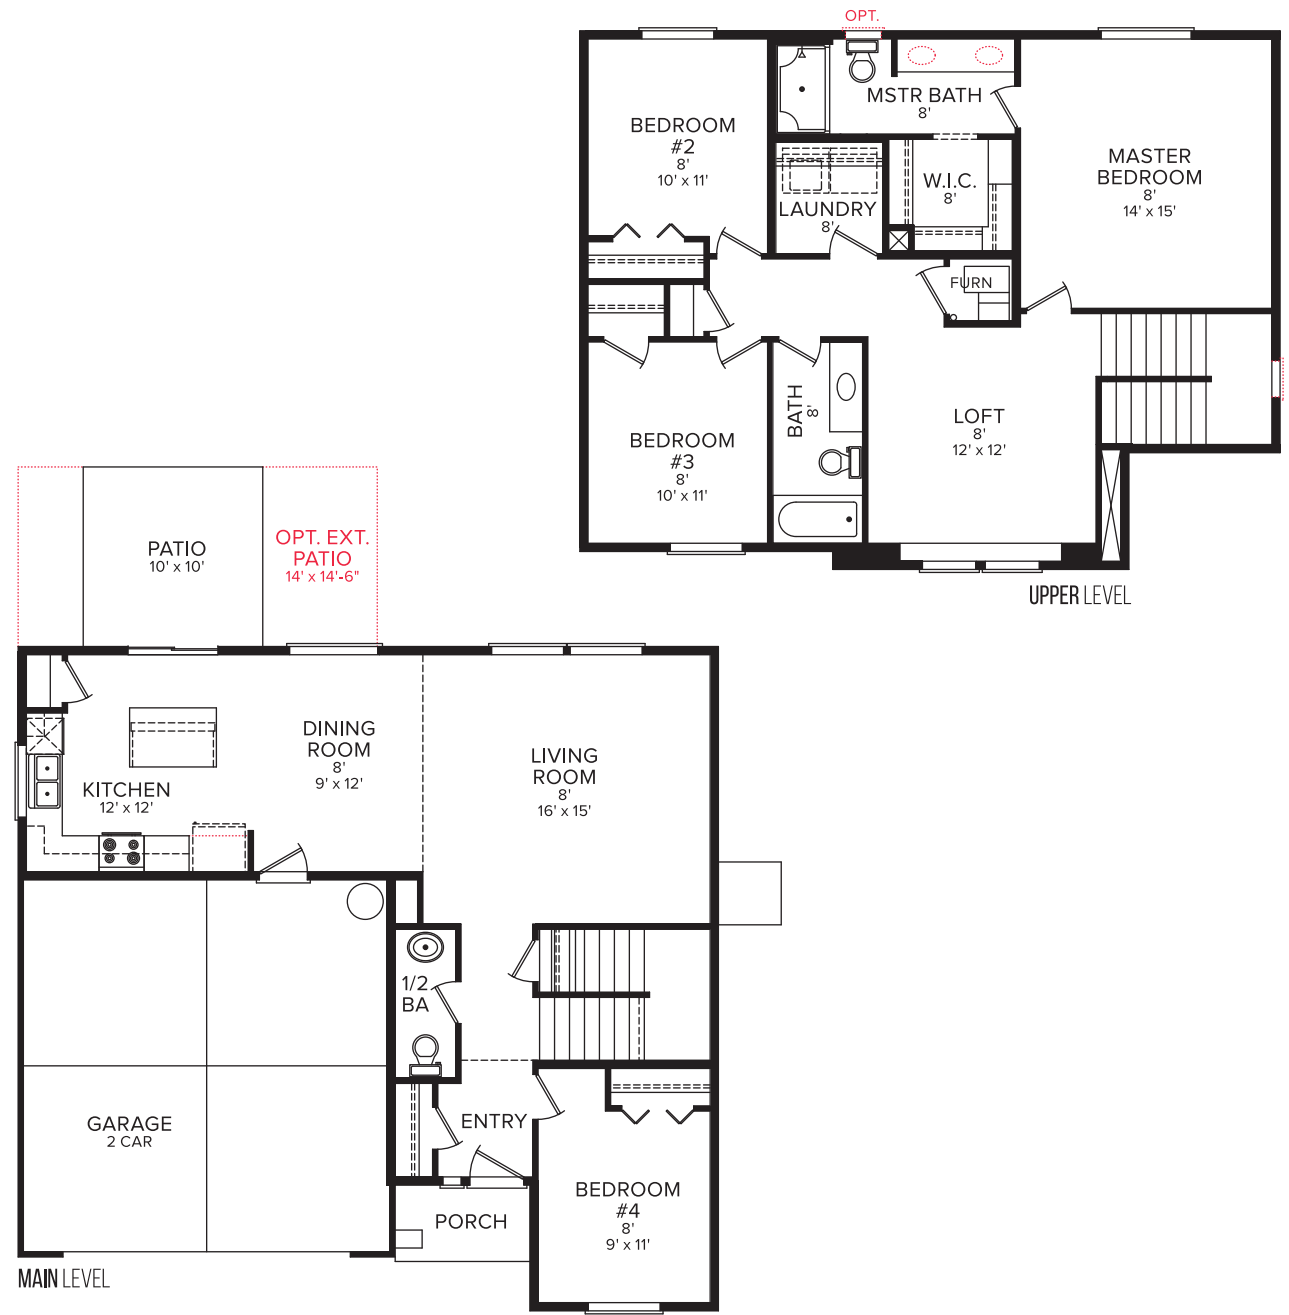

THE VIOLET 1893

39' WIDE 37' DEEP

🚗 4 🏠 2.5 🚗 2

TRADITIONAL

CRAFTSMAN

COTTAGE

BUNGALOW

*Floor plan flyers are for illustrative purposes only. We're always working to make our CBH floor plans even better. Floor plans are subject to change and available spec homes may have variations that are different than the floor plan and options shown on this flyer. Common options are shown as red dots and may or may not be included in the available spec home. Community specific requirements and/or elevation styles may cause elevation details, masonry and window placement variations. Room dimensions and ceiling heights are approximated based on main room-defining walls. Buyer's and buyer's agent to verify all room dimensions and available spec home specific floor plan details and options. See a CBH Sales Specialist for details. Marketed by CBH Sales & Marketing, Inc. RCE-923. Updated 1.21.20