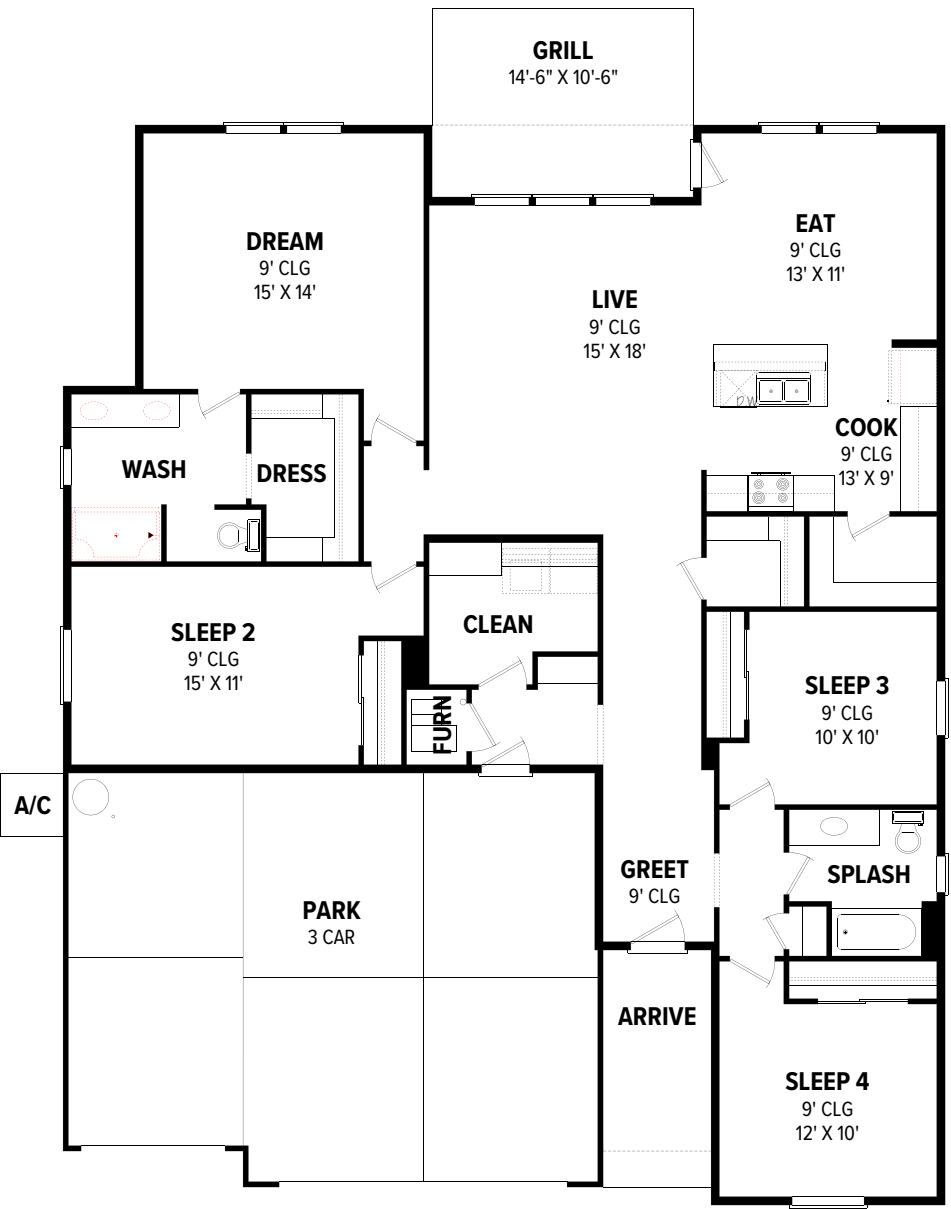

THE KOBİ 2023

4  | 2  | 3 

MODERN

FARMHOUSE

COTTAGE

BUNGALOW

MAIN LEVEL

*Floor plan flyers are for illustrative purposes only. We're always working to make our CBH floor plans even better. Floor plans are subject to change and available spec homes may have variations that are different than the floor plans and options shown on this flyer. Common options are shown as red dots and may not be included in the available spec home. Community specific requirements and/or elevations styles may cause elevation details, masonry, and window placement variations. Room dimensions and ceiling heights are approximated based on main room-defining walls. Buyer and buyer's agent to verify all room dimensions and available spec home specific floor plan details and options. See a CBH Sales Specialist for details. Marketed by CBH Sales and Marketing, Inc. RCE-923. Updated 09.11.24

THE **KOBI** 2023

MAIN LEVEL

FLOOR PLAN

COTTAGE

BUNGALOW

FARMHOUSE

MODERN