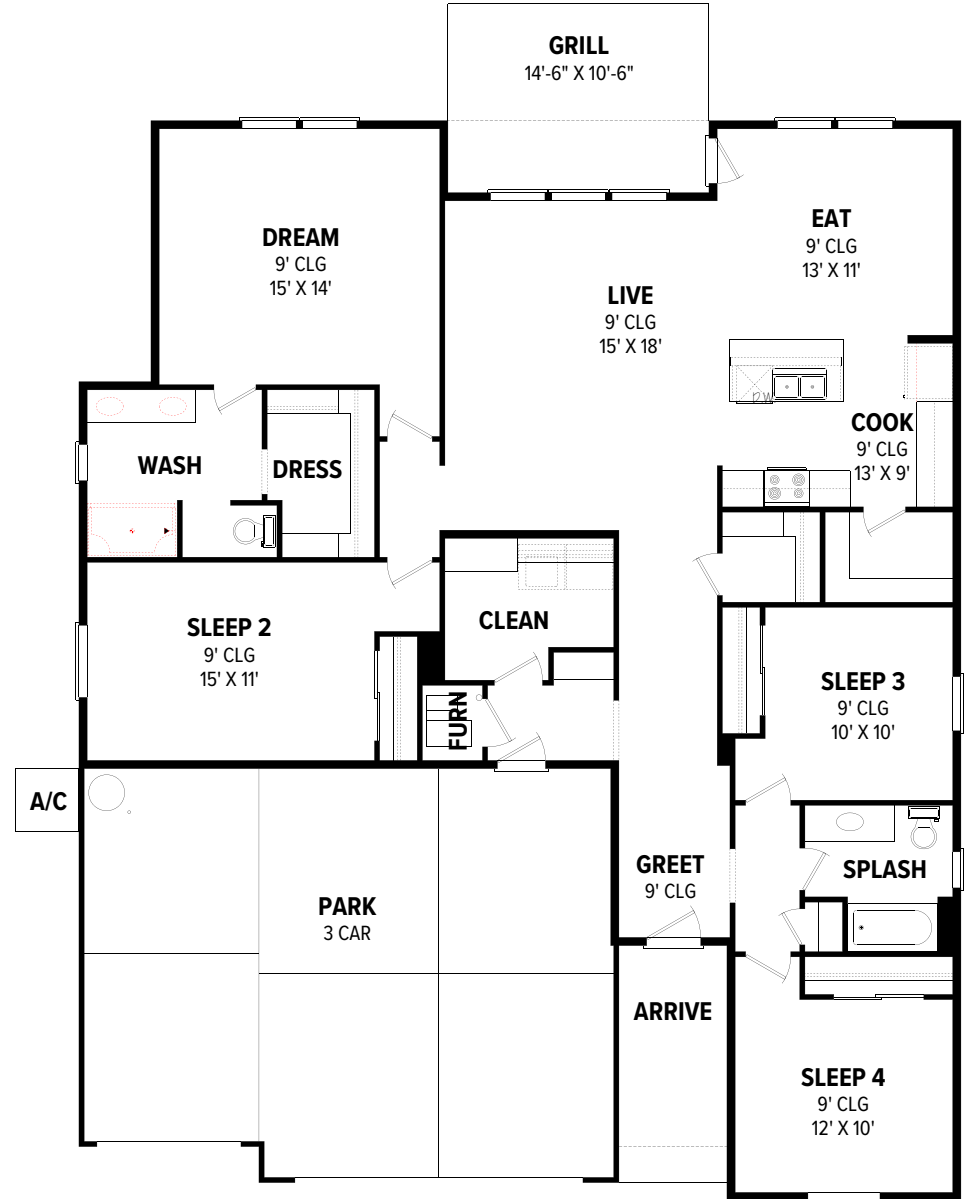

THE KOBİ 2023

4  | 2  | 3 

MODERN

FARMHOUSE

COTTAGE

BUNGALOW

MAIN LEVEL

*Floor plan flyers are for illustrative purposes only. We're always working to make our CBH floor plans even better. Floor plans are subject to change and available spec homes may have variations that are different than the floor plans and options shown on this flyer. Common options are shown as red dots and may not be included in the available spec home. Community specific requirements and/or elevations styles may cause elevation details, masonry, and window placement variations. Room dimensions and ceiling heights are approximated based on main room-defining walls. Buyer and buyer's agent to verify all room dimensions and available spec home specific floor plan details and options. See a CBH Sales Specialist for details. Marketed by CBH Sales and Marketing, Inc. RCE-923. Updated 09.11.24

THE **KOBI** 2023

MAIN LEVEL

FLOOR PLAN

COTTAGE

BUNGALOW

FARMHOUSE

MODERN