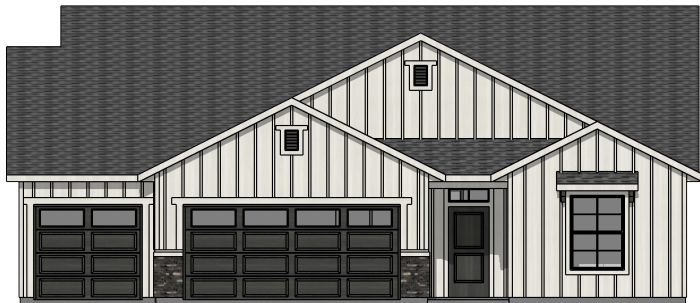

# THE KOBİ 2023

49' WIDE 60' DEEP

4 🚗 | 2 🛠️ | 3 🚗

COTTAGE

BUNGALOW

FARMHOUSE

MAIN LEVEL

\*Floor plan flyers are for illustrative purposes only. We're always working to make our CBH floor plans even better. Floor plans are subject to change and available spec homes may have variations that are different than the floor plans and options shown on this flyer. Common options are shown as red dots and may not be included in the available spec home. Community specific requirements and/or elevations styles may cause elevation details, masonry, and window placement variations. Room dimensions and ceiling heights are approximated based on main room-defining walls. Buyer and buyer's agent to verify all room dimensions and available spec home specific floor plan details and options. See a CBH Sales Specialist for details. Marketed by CBH Sales and Marketing, Inc. RCE-923. Updated 08.23.23