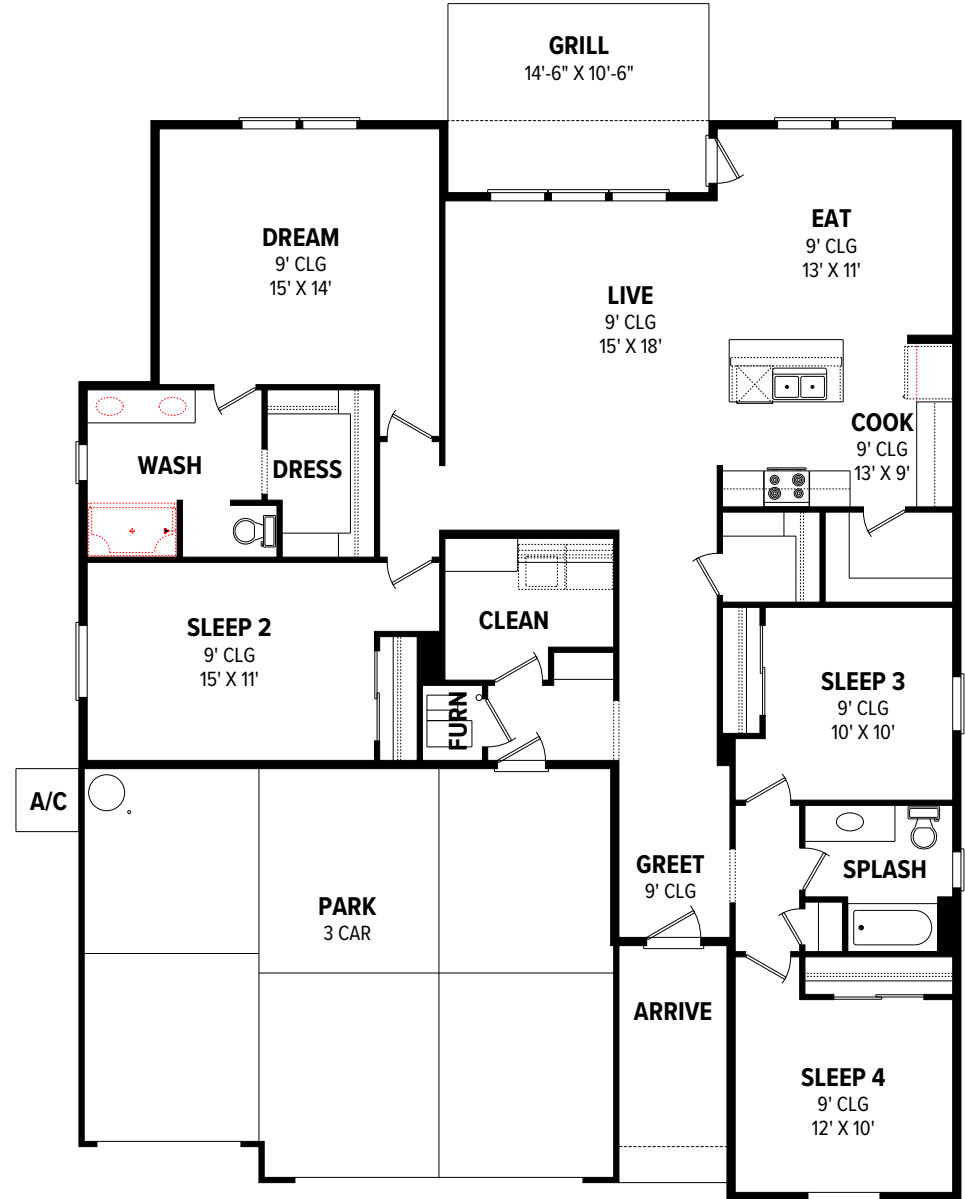

# THE KOBİ 2023

49' WIDE 60' DEEP

4 🚗 | 2 🛠️ | 3 🚗

COTTAGE

BUNGALOW

FARMHOUSE

MAIN LEVEL

\*Floor plan flyers are for illustrative purposes only. We're always working to make our CBH floor plans even better. Floor plans are subject to change and available spec homes may have variations that are different than the floor plans and options shown on this flyer. Common options are shown as red dots and may not be included in the available spec home. Community specific requirements and/or elevations styles may cause elevation details, masonry, and window placement variations. Room dimensions and ceiling heights are approximated based on main room-defining walls. Buyer and buyer's agent to verify all room dimensions and available spec home specific floor plan details and options. See a CBH Sales Specialist for details. Marketed by CBH Sales and Marketing, Inc. RCE-923. Updated 08.23.23