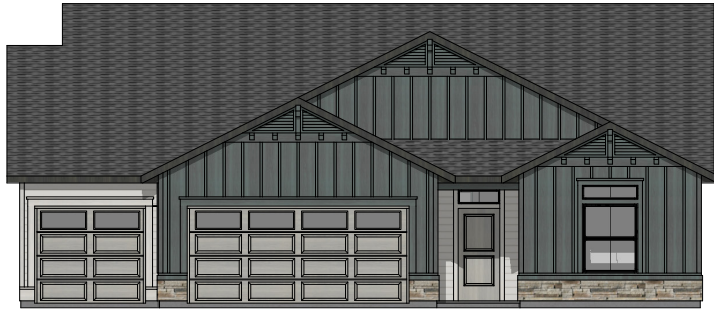

# THE KOBİ 2023

49' WIDE 60' DEEP

4 🚗 | 2 🛠️ | 3 🚗

COTTAGE

BUNGALOW

FARMHOUSE

MAIN LEVEL

\*Floor plan flyers are for illustrative purposes only. We're always working to make our CBH floor plans even better. Floor plans are subject to change and available spec homes may have variations that are different than the floor plans and options shown on this flyer. Common options are shown as red dots and may not be included in the available spec home. Community specific requirements and/or elevations styles may cause elevation details, masonry, and window placement variations. Room dimensions and ceiling heights are approximated based on main room-defining walls. Buyer and buyer's agent to verify all room dimensions and available spec home specific floor plan details and options. See a CBH Sales Specialist for details. Marketed by CBH Sales and Marketing, Inc. RCE-923. Updated 08.23.23