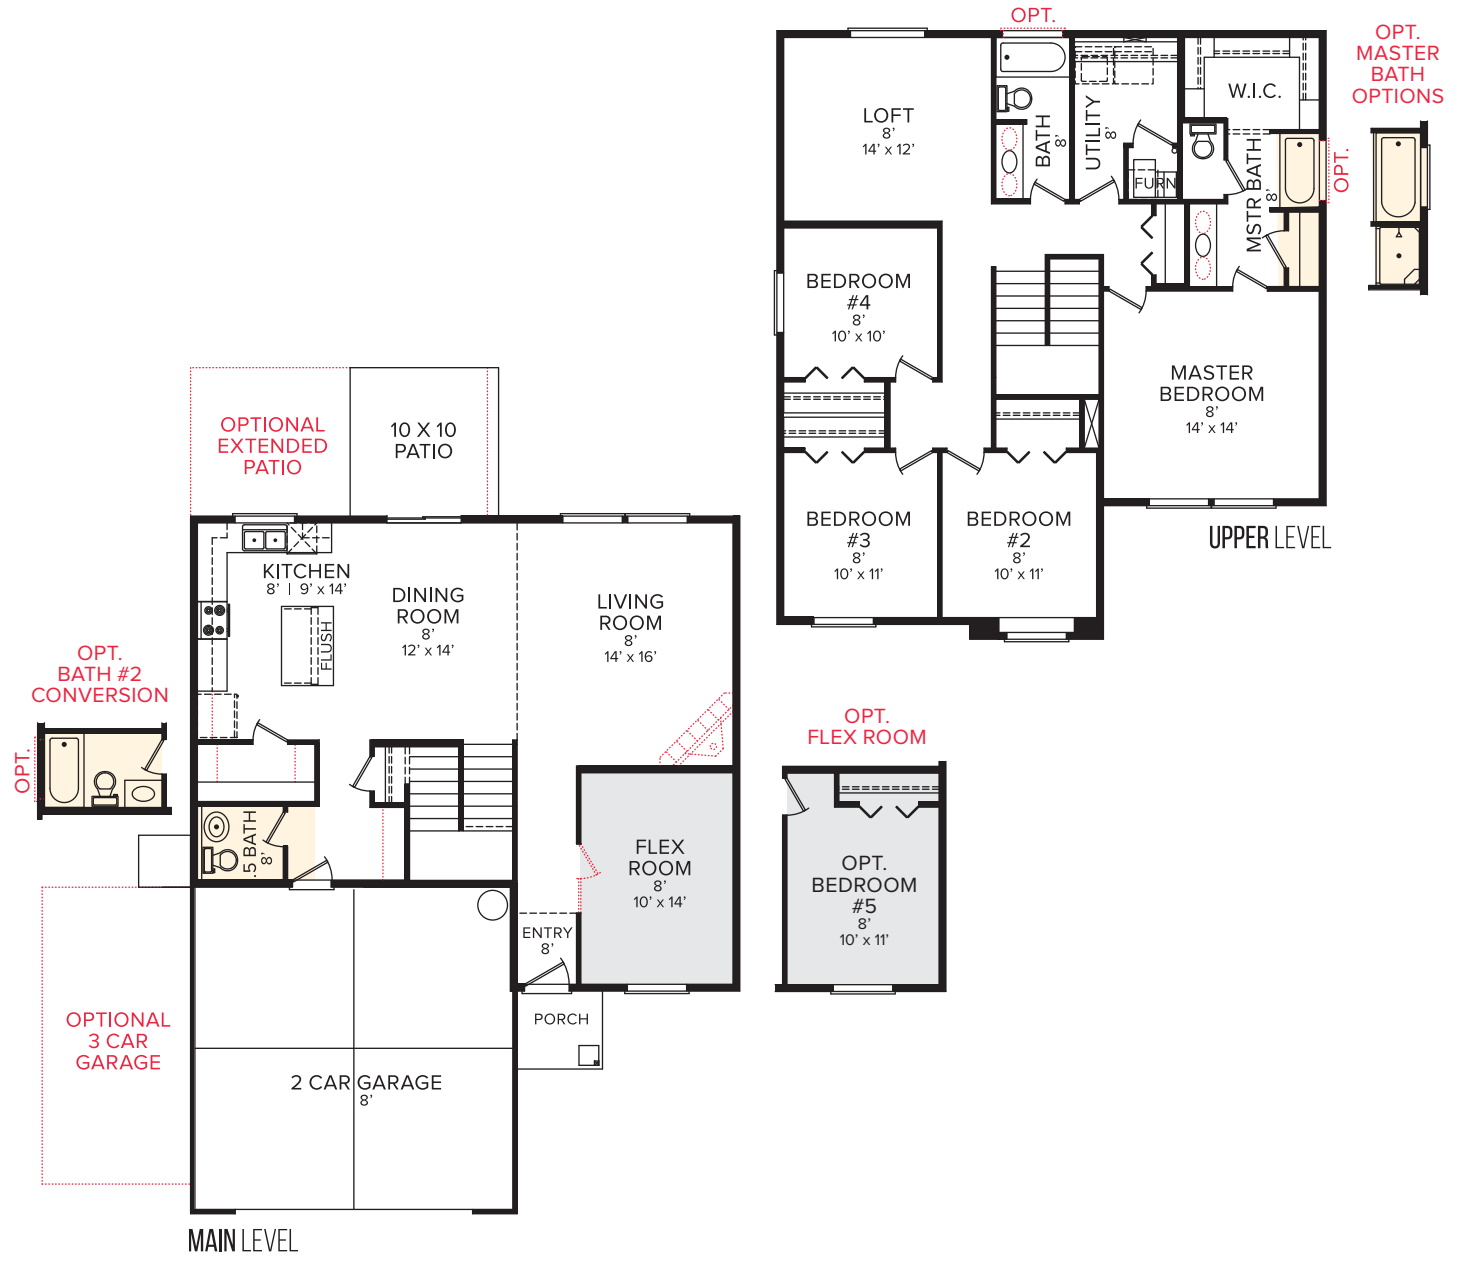

THE LENNOX 2332

37' WIDE 47' DEEP

🚗 4-5 🏠 2.5-3 🚗 2-3

TRADITIONAL

CRAFTSMAN

COTTAGE

BUNGALOW

*See printable flyer for all room conversion options. Additional options shown in red dots. We're always working to make our great floorplans even better. As a result, all floorplans are subject to change. Slight variations of window placement/popouts and floorplan may result due to elevation differences. Community specific requirements may cause elevation variations also. Room dimensions and ceiling heights are approximated based on main room-defining walls. Masonry subject to community standards specifics. Buyer's and buyer's agent to verify all room dimensions. See a CBH Sales Specialist for details. Marketed by CBH Sales & Marketing, Inc. RCE-923. Updated 9.17.19