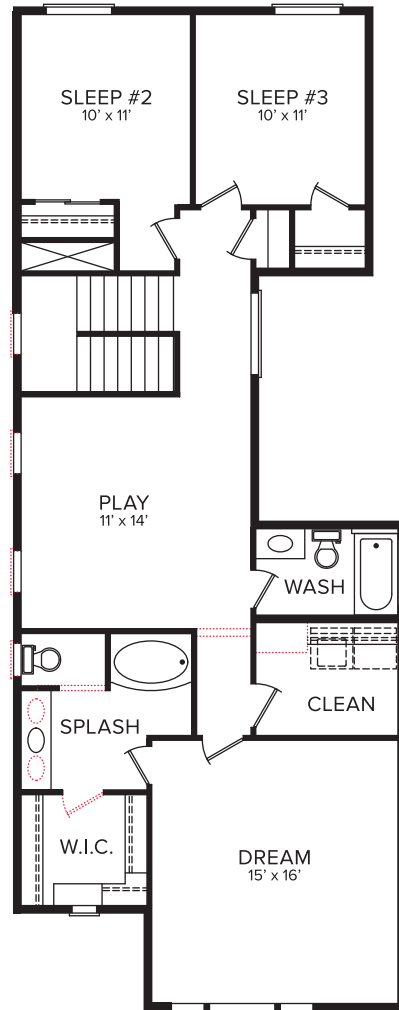

REGIS | 2093 sq. ft.

MAIN LEVEL 904 sq. ft. | UPPER LEVEL 1198 sq. ft. | 24 FT. WIDE 74 FT. DEEP

ADDITIONAL OPTIONS (Options shown in smaller red dots, even if printed on a black & white printer)

COTTAGE

BUNGALOW

CONTEMPORARY

MAIN LEVEL

UPPER LEVEL

CHARMING FEATURES...

- 3 bedrooms / 2.5 baths
- 2 car garage
- amazing master suite
- dining area
- upstairs loft
- entertaining patio

OPT. MASTER BATH ROOM CONVERSION::

- Mud set tile shower & walls