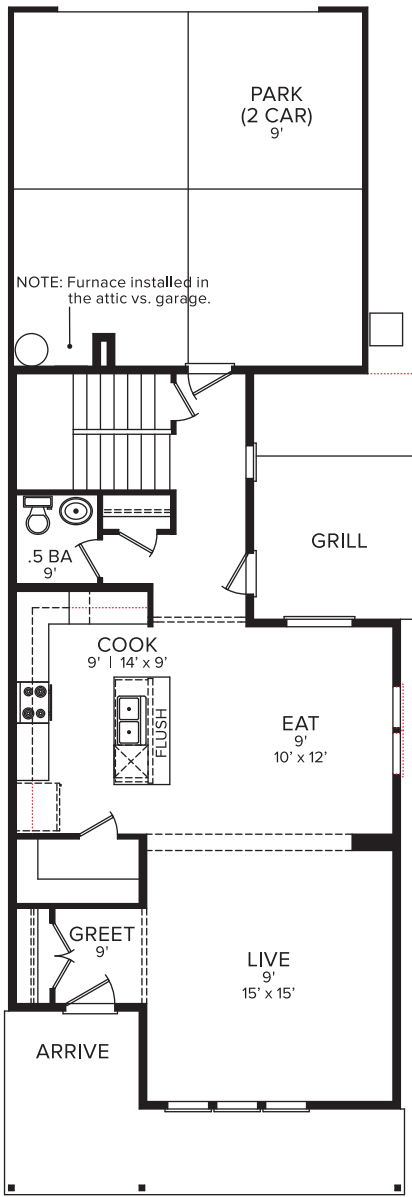

REGIS | 2093 sq. ft.

MAIN LEVEL 904 sq. ft. | UPPER LEVEL 1198 sq. ft. | 24 FT. WIDE 74 FT. DEEP

ADDITIONAL OPTIONS (Options shown in smaller red dots, even if printed on a black & white printer)

COTTAGE

BUNGALOW

CONTEMPORARY

MAIN LEVEL

UPPER LEVEL

CHARMING FEATURES...

- 3 bedrooms / 2.5 baths
- 2 car garage
- amazing master suite
- dining area
- upstairs loft
- entertaining patio

OPT. MASTER BATH ROOM CONVERSION::

- Mud set tile shower & walls