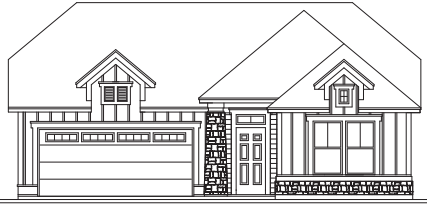

MIRAMAR | 2054 SQ. FT.

40 FT. WIDE 77 FT. DEEP

ADDITIONAL OPTIONS (Options shown in smaller red dots, even if printed on a black & white printer)

SIGNATURE
COLLECTION

COTTAGE ELEVATION

BUNGALOW ELEVATION

TUSCAN ELEVATION

CHARMING FEATURES...

- 3 bedrooms / 2 baths
- 3 car garage
- open entertaining plan
- flex room
- desired single level home
- ample storage closets