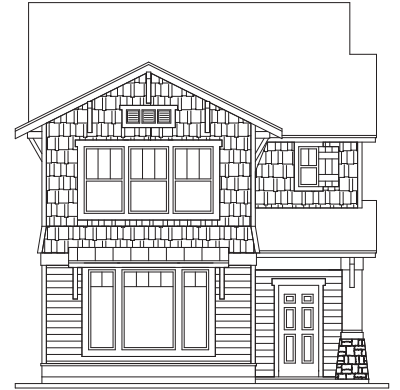

# GREENBRIER | 1887 SQ. FT.

24 FT. WIDE 72.5 FT. DEEP

**ADDITIONAL OPTIONS** (Options shown in smaller red dots, even if printed on a black & white printer)

**SIGNATURE**  
COLLECTION

MAIN LEVEL

UPPER LEVEL

COTTAGE

BUNGALOW

TUSCAN

**CHARMING FEATURES...**

- 3 bedrooms / 2.5 baths
- 2 car garage
- large dining area
- upstairs loft
- entertaining patio