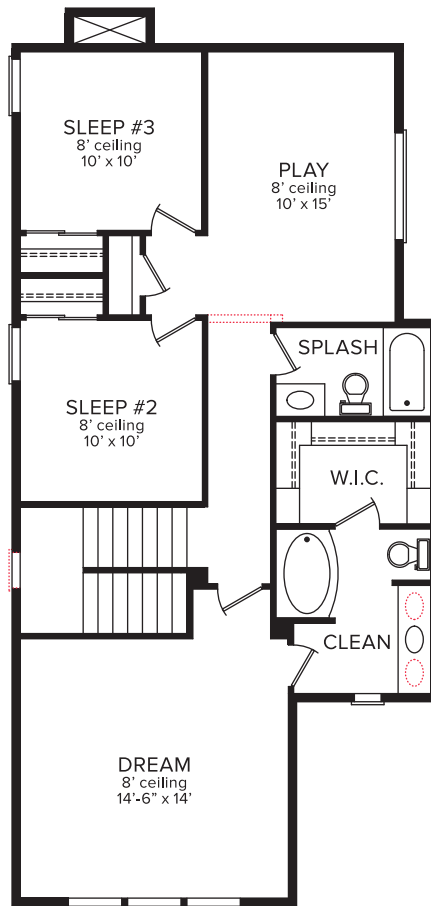

# GREENBRIER | 1887 SQ. FT.

24 FT. WIDE 72.5 FT. DEEP

**ADDITIONAL OPTIONS** (Options shown in smaller red dots, even if printed on a black & white printer)

**SIGNATURE**  
COLLECTION

MAIN LEVEL

UPPER LEVEL

COTTAGE

BUNGALOW

TUSCAN

**CHARMING FEATURES...**

- 3 bedrooms / 2.5 baths
- 2 car garage
- large dining area
- upstairs loft
- entertaining patio