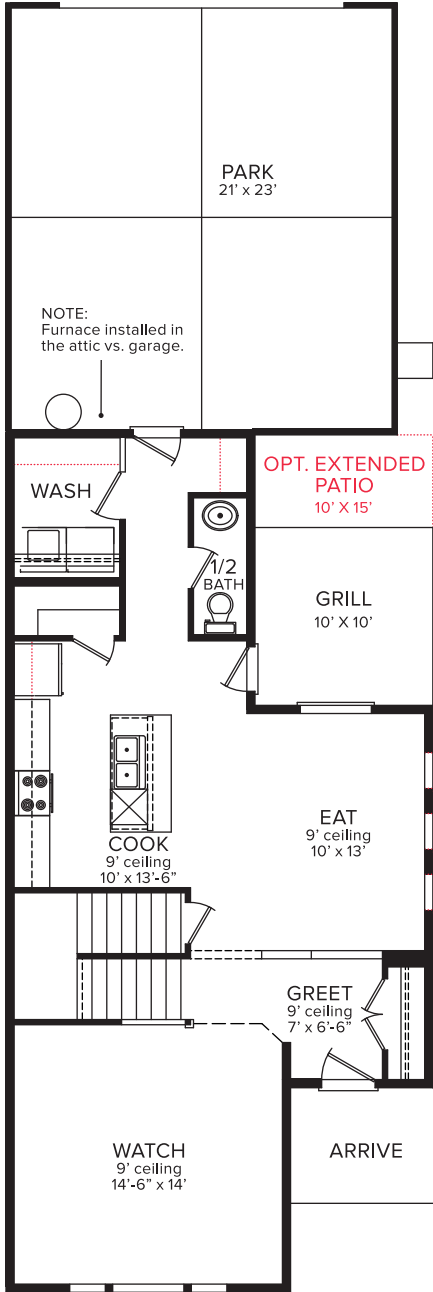

# GREENBRIER | 1887 SQ. FT.

24 FT. WIDE 72.5 FT. DEEP

**ADDITIONAL OPTIONS** (Options shown in smaller red dots, even if printed on a black & white printer)

**SIGNATURE**  
COLLECTION

MAIN LEVEL

UPPER LEVEL

COTTAGE

BUNGALOW

TUSCAN

**CHARMING FEATURES...**

- 3 bedrooms / 2.5 baths
- 2 car garage
- large dining area
- upstairs loft
- entertaining patio