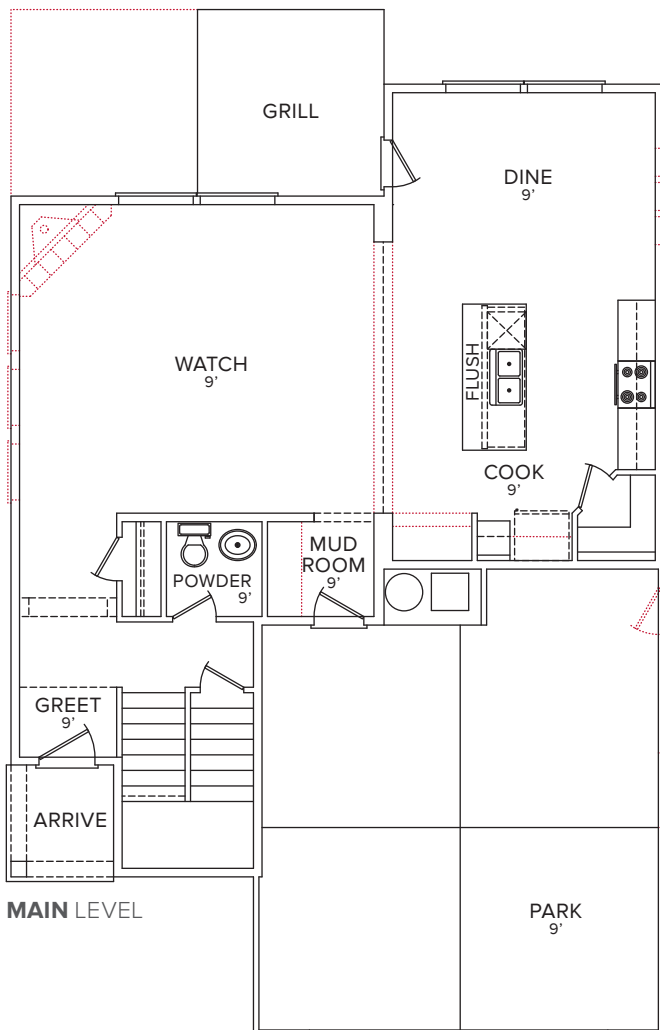

VENICE | 2205 SQ. FT.

35 FT. WIDE 51 FT. DEEP

ADDITIONAL OPTIONS (Options shown in smaller red dots, even if printed on a black & white printer)

SIGNATURE
COLLECTION

COTTAGE ELEVATION

CHARMING FEATURES...

- 4 bedrooms / 2.5 baths
- 2 car garage
- dining area
- mud room

UPPER LEVEL