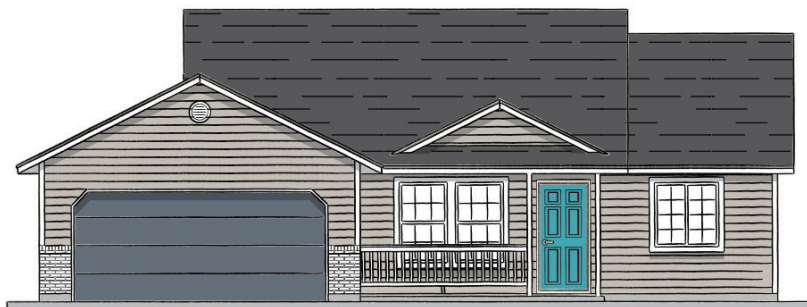

THE McCALL 1340

46' WIDE 48' DEEP

🚗 3 🏠 2 🚗 2-3

CLASSIC

TRADITIONAL

CRAFTSMAN

MAIN LEVEL