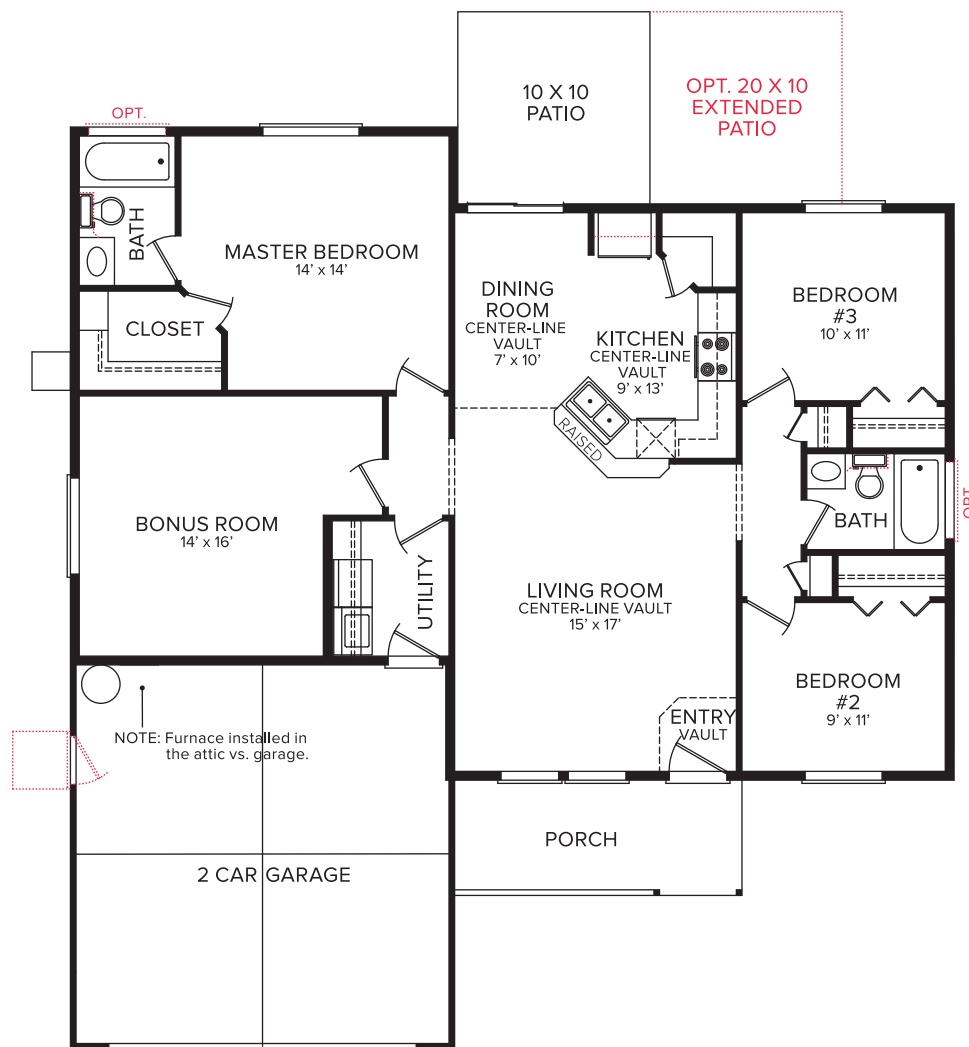

THE McCALL 1340

46' WIDE 48' DEEP

🚗 3 🏠 2 🚗 2-3

CLASSIC

TRADITIONAL

CRAFTSMAN

MAIN LEVEL