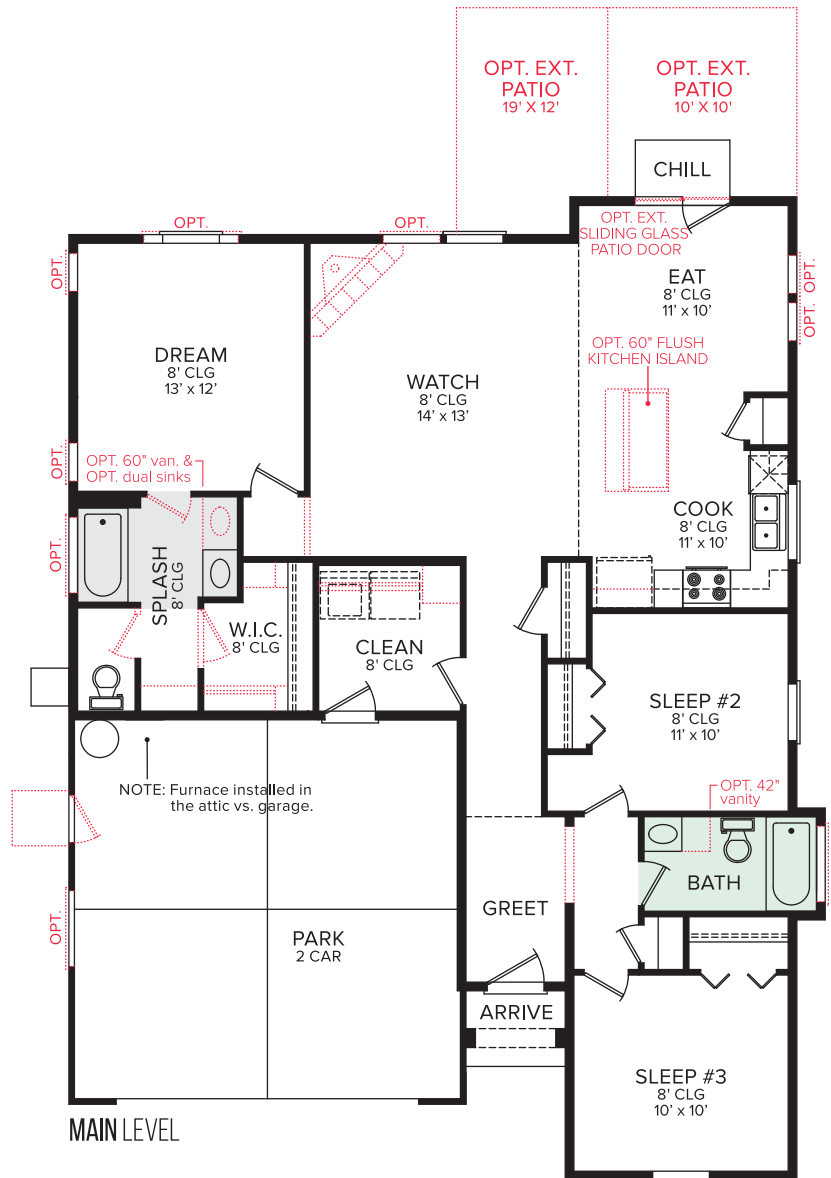

THE LANSING 1401

40' WIDE 52' DEEP ADVANTAGE COLLECTION

TRADITIONAL

CLASSIC

CRAFTSMAN

THE LANSING 1401

40' WIDE 52' DEEP

🚗 3 🏠 2 🚗 2-3

OPT. MASTER BATH ROOM CONVERSIONS

- 60" x 42" oval tub/shower
- OPT. 60" van. & OPT. dual sinks

- 5' shower w/ two corner seats, chrome/ clear enclosure
- OPT. 60" van. & OPT. dual sinks

OPT. 3RD BAY GARAGE

MAIN LEVEL

OPT. KITCHEN CONVERSION

OPT. RAISED BREAKFAST BAR

OPT. HALL BATH ROOM CONVERSIONS

- 60" x 42" oval tub/ shower
- OPT. 30" van.

- 5' shower w/ two corner seats, chrome/ clear enclosure
- OPT. 36" van.