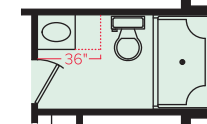

OPT. MASTER BATH ROOM CONVERSIONS

- 60" x 42" oval tub/shower
- OPT. 60" van. & OPT. dual sinks

- 5' shower w/ two corner seats, chrome/ clear enclosure
- OPT. 60" van. & OPT. dual sinks

OPT. 3RD BAY GARAGE

MAIN LEVEL

OPT. KITCHEN CONVERSION

OPT. RAISED BREAKFAST BAR

OPT. HALL BATH ROOM CONVERSIONS

- 60" x 42" oval tub/ shower
- OPT. 30" van.

- 5' shower w/ two corner seats, chrome/ clear enclosure
- OPT. 36" van.