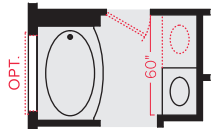

THE LANSING 1401

40' WIDE 52' DEEP ADVANTAGE COLLECTION

TRADITIONAL

CLASSIC

CRAFTSMAN

THE LANSING 1401

40' WIDE 52' DEEP

🚗 3 🏠 2 🚗 2-3

OPT. MASTER BATH ROOM CONVERSIONS

- 60" x 42" oval tub/shower
- OPT. 60" van. & OPT. dual sinks

- 5' shower w/ two corner seats, chrome/ clear enclosure
- OPT. 60" van. & OPT. dual sinks

OPT. 3RD BAY GARAGE

MAIN LEVEL

OPT. KITCHEN CONVERSION

OPT. RAISED BREAKFAST BAR

OPT. HALL BATH ROOM CONVERSIONS

- 60" x 42" oval tub/ shower
- OPT. 30" van.

- 5' shower w/ two corner seats, chrome/ clear enclosure
- OPT. 36" van.