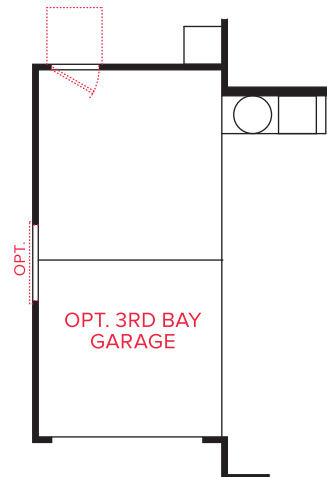

THE LANSING 1401

40' WIDE 52' DEEP ADVANTAGE COLLECTION

TRADITIONAL

CLASSIC

CRAFTSMAN

THE LANSING 1401

40' WIDE 52' DEEP

🚗 3 🏠 2 🚗 2-3

OPT. MASTER BATH ROOM CONVERSIONS

- 60" x 42" oval tub/shower
- OPT. 60" van. & OPT. dual sinks

- 5' shower w/ two corner seats, chrome/ clear enclosure
- OPT. 60" van. & OPT. dual sinks

OPT. 3RD BAY GARAGE

MAIN LEVEL

OPT. KITCHEN CONVERSION

OPT. RAISED BREAKFAST BAR

OPT. HALL BATH ROOM CONVERSIONS

- 60" x 42" oval tub/ shower
- OPT. 30" van.

- 5' shower w/ two corner seats, chrome/ clear enclosure
- OPT. 36" van.