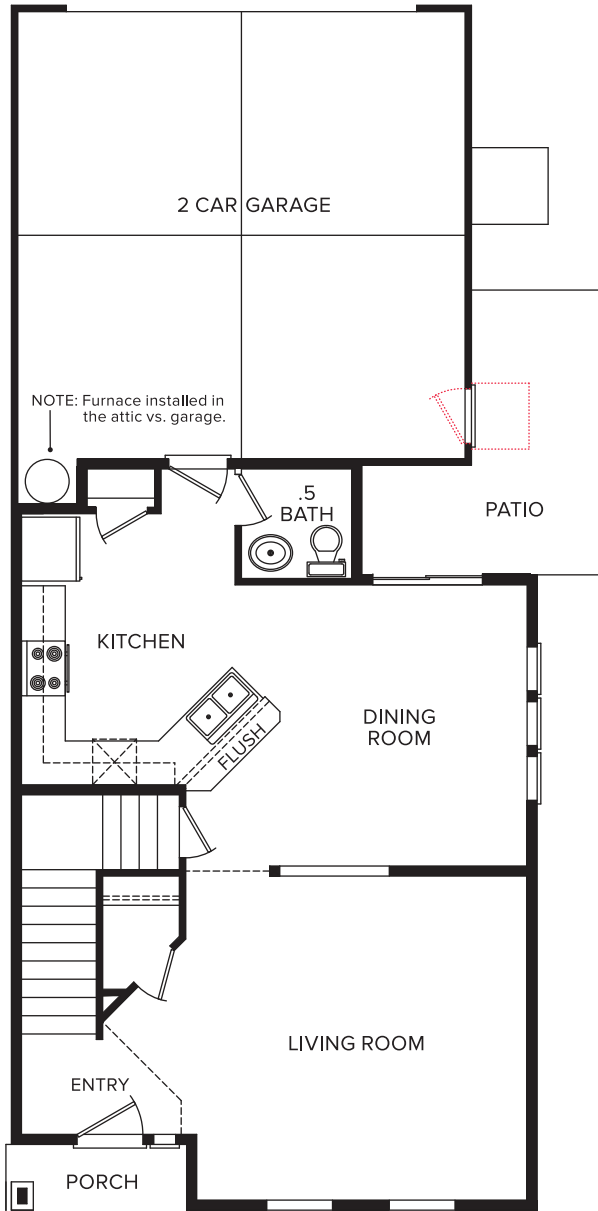

# JADE | 1499 SQ. FT.

ADDITIONAL OPTIONS (Options shown in smaller red dots, even if printed on a black & white printer)

CLASSIC

TRADITIONAL

CRAFTSMAN

BUNGALOW

MAIN LEVEL

UPPER LEVEL

**LEGACY**  
COLLECTION

We're always working to make our great floorplans even better. As a result, all floorplans are subject to change. Slight variations of window placement/popouts & floorplan may result due to elevation differences. Community specific requirements may cause elevation variations also. See CBH Sales Specialist for details. Marketed by CBH Sales & Marketing, Inc. RCE-923. Updated 6.29.18