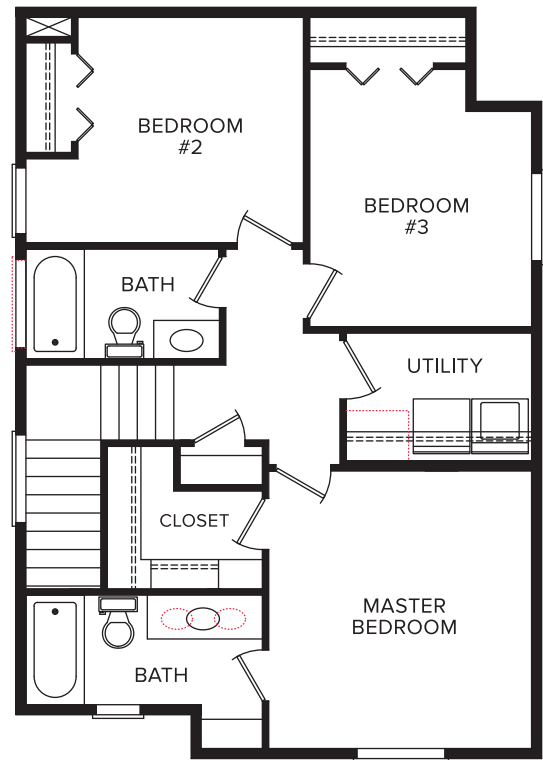

# JADE | 1499 SQ. FT.

ADDITIONAL OPTIONS (Options shown in smaller red dots, even if printed on a black & white printer)

CLASSIC

TRADITIONAL

CRAFTSMAN

BUNGALOW

MAIN LEVEL

UPPER LEVEL

**LEGACY**  
COLLECTION

We're always working to make our great floorplans even better. As a result, all floorplans are subject to change. Slight variations of window placement/popouts & floorplan may result due to elevation differences. Community specific requirements may cause elevation variations also. See CBH Sales Specialist for details. Marketed by CBH Sales & Marketing, Inc. RCE-923. Updated 6.29.18