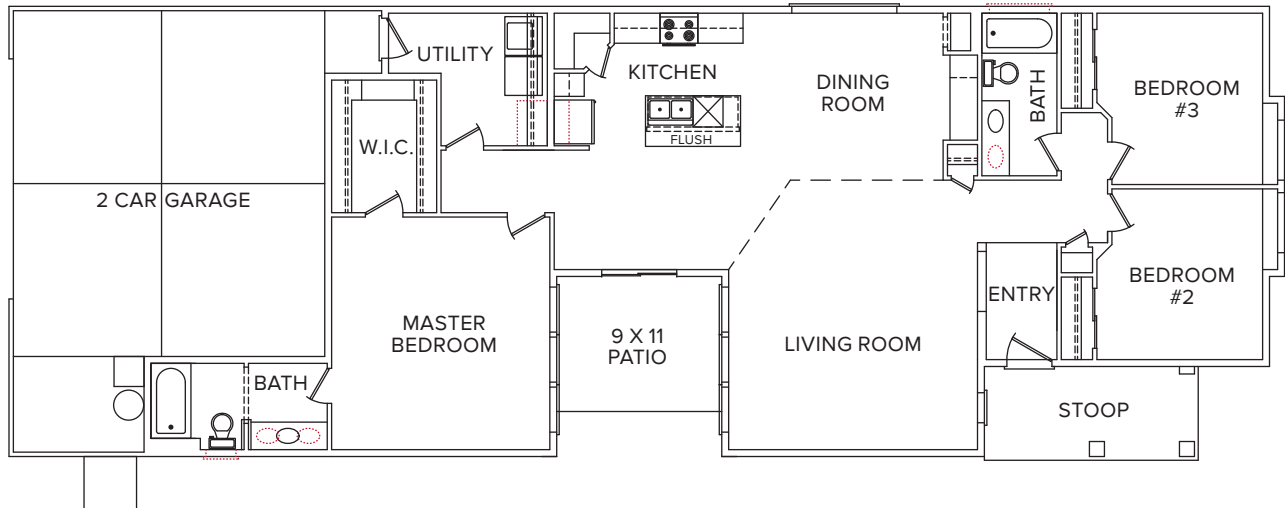

GLASSFORD | 1706 SQ. FT.

CBH HOMES.

ADDITIONAL OPTIONS (Options shown in smaller red dots, even if printed on a black & white printer)

COTTAGE

MAIN LEVEL

LEGACY
COLLECTION

We're always working to make our great floorplans even better. As a result, all floorplans are subject to change. Slight variations of window placement/popouts & floorplan may result due to elevation differences. Community specific requirements may cause elevation variations also. See CBH Sales Specialist for details. Marketed by CBH Sales & Marketing, Inc. RCE-923. Updated 10/7/16.