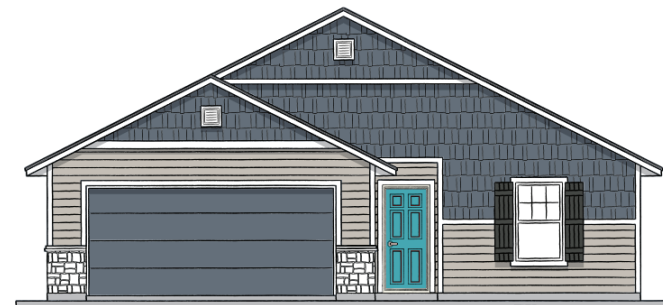

THE GARNETT 1125

38' WIDE 45' DEEP ADVANTAGE COLLECTION

TRADITIONAL WITH OPT. FULL PORCH

CLASSIC

CRAFTSMAN

THE GARNETT 1125

38' WIDE 45' DEEP

🛏️ 3 🚿 2 🚗 2-3

OPT. MASTER BATH ROOM CONVERSIONS

• 60" x 42" oval tub/shower
Note: Vanity cannot be increased with this option

• 5' shower w/ two corner seats, chrome/ clear enclosure

*See printable flyer for all room conversion options. Additional options shown in red dots. We're always working to make our great floorplans even better. As a result, all floorplans are subject to change. Slight variations of window placement/popouts and floorplan may result due to elevation differences. Community specific requirements may cause elevation variations also. Room dimensions and ceiling heights are approximated based on main room-defining walls. Masonry subject to community standards specifics. Buyer's and buyer's agent to verify all room dimensions. See a CBH Sales Specialist for details. Marketed by CBH Sales & Marketing, Inc. RCE-923. Updated 8.2.18