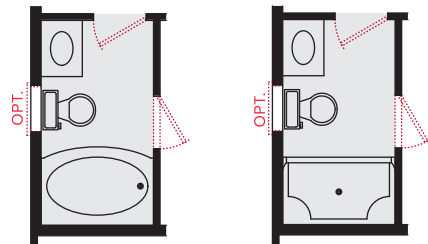

THE GARNETT 1125

38' WIDE 45' DEEP ADVANTAGE COLLECTION

TRADITIONAL WITH OPT. FULL PORCH

CLASSIC

CRAFTSMAN

THE GARNETT 1125

38' WIDE 45' DEEP

🛏️ 3 🚿 2 🚗 2-3

OPT. MASTER BATH ROOM CONVERSIONS

• 60" x 42" oval tub/shower
Note: Vanity cannot be increased with this option

• 5' shower w/ two corner seats, chrome/ clear enclosure

*See printable flyer for all room conversion options. Additional options shown in red dots. We're always working to make our great floorplans even better. As a result, all floorplans are subject to change. Slight variations of window placement/popouts and floorplan may result due to elevation differences. Community specific requirements may cause elevation variations also. Room dimensions and ceiling heights are approximated based on main room-defining walls. Masonry subject to community standards specifics. Buyer's and buyer's agent to verify all room dimensions. See a CBH Sales Specialist for details. Marketed by CBH Sales & Marketing, Inc. RCE-923. Updated 8.2.18