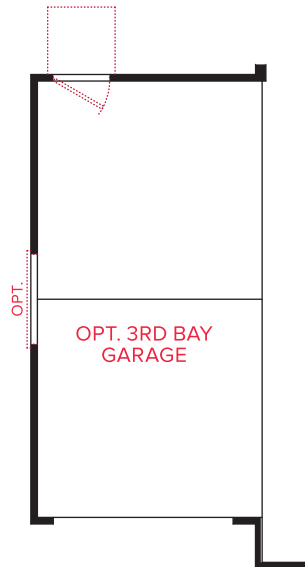

THE GARNETT 1125

38' WIDE 45' DEEP ADVANTAGE COLLECTION

TRADITIONAL WITH OPT. FULL PORCH

CLASSIC

CRAFTSMAN

THE GARNETT 1125

38' WIDE 45' DEEP

🛏️ 3 🚿 2 🚗 2-3

OPT. MASTER BATH ROOM CONVERSIONS

• 60" x 42" oval tub/shower
Note: Vanity cannot be increased with this option

• 5' shower w/ two corner seats, chrome/ clear enclosure

*See printable flyer for all room conversion options. Additional options shown in red dots. We're always working to make our great floorplans even better. As a result, all floorplans are subject to change. Slight variations of window placement/popouts and floorplan may result due to elevation differences. Community specific requirements may cause elevation variations also. Room dimensions and ceiling heights are approximated based on main room-defining walls. Masonry subject to community standards specifics. Buyer's and buyer's agent to verify all room dimensions. See a CBH Sales Specialist for details. Marketed by CBH Sales & Marketing, Inc. RCE-923. Updated 8.2.18