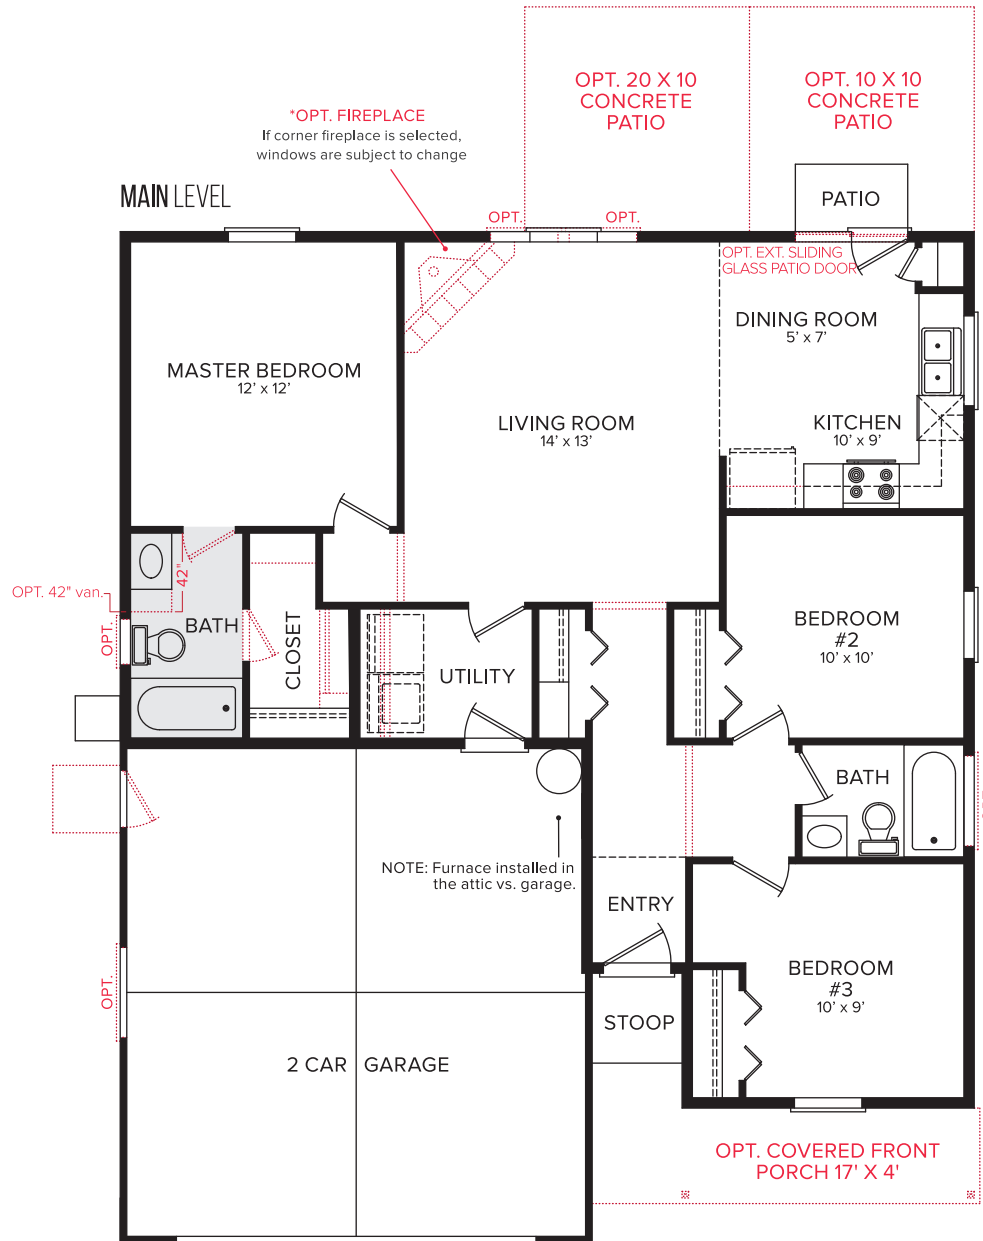

THE GARNETT 1125

38' WIDE 45' DEEP ADVANTAGE COLLECTION

TRADITIONAL WITH OPT. FULL PORCH

CLASSIC

CRAFTSMAN

THE GARNETT 1125

38' WIDE 45' DEEP

🛏️ 3 🚿 2 🚗 2-3

OPT. MASTER BATH ROOM CONVERSIONS

• 60" x 42" oval tub/shower
Note: Vanity cannot be increased with this option

• 5' shower w/ two corner seats, chrome/ clear enclosure

*See printable flyer for all room conversion options. Additional options shown in red dots. We're always working to make our great floorplans even better. As a result, all floorplans are subject to change. Slight variations of window placement/popouts and floorplan may result due to elevation differences. Community specific requirements may cause elevation variations also. Room dimensions and ceiling heights are approximated based on main room-defining walls. Masonry subject to community standards specifics. Buyer's and buyer's agent to verify all room dimensions. See a CBH Sales Specialist for details. Marketed by CBH Sales & Marketing, Inc. RCE-923. Updated 8.2.18