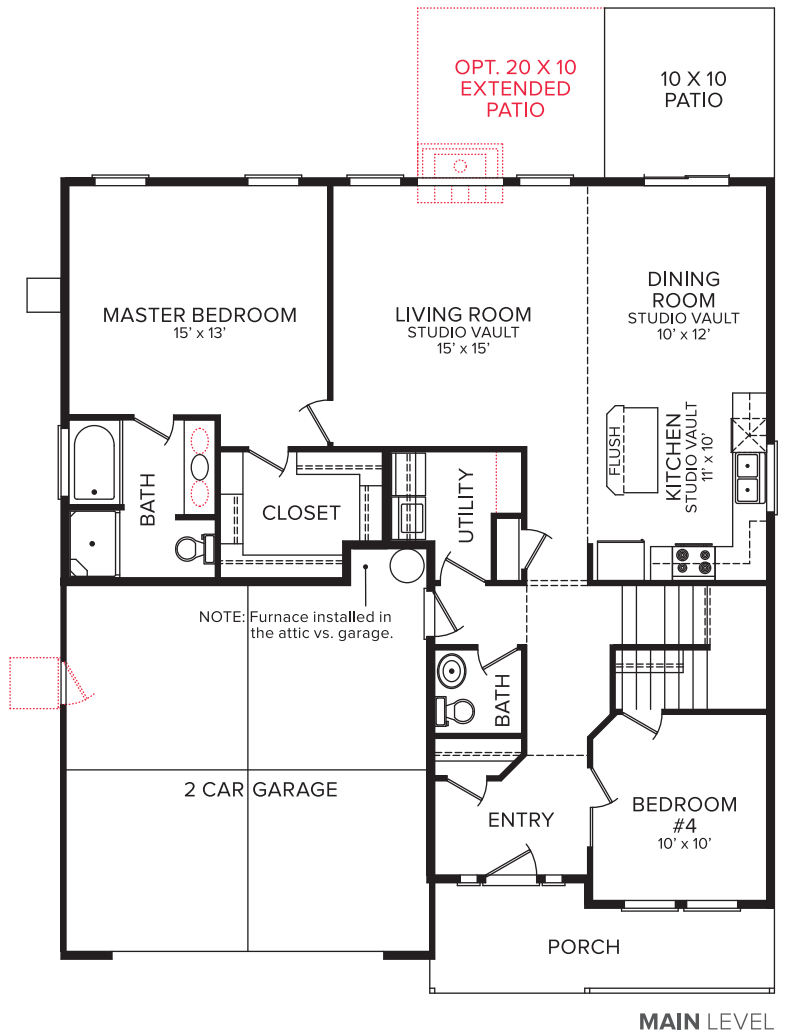

BAILEY | 1866 SQ. FT.

ADDITIONAL OPTIONS (Options shown in smaller red dots, even if printed on a black & white printer)

CLASSIC

TRADITIONAL

CRAFTSMAN

COTTAGE

BUNGALOW

LEGACY
COLLECTION