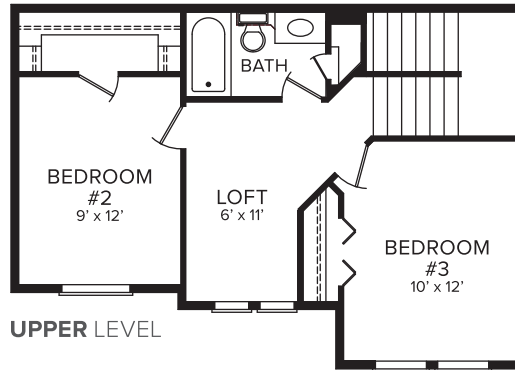

BAILEY | 1866 SQ. FT.

ADDITIONAL OPTIONS (Options shown in smaller red dots, even if printed on a black & white printer)

CLASSIC

TRADITIONAL

CRAFTSMAN

COTTAGE

BUNGALOW

LEGACY
COLLECTION