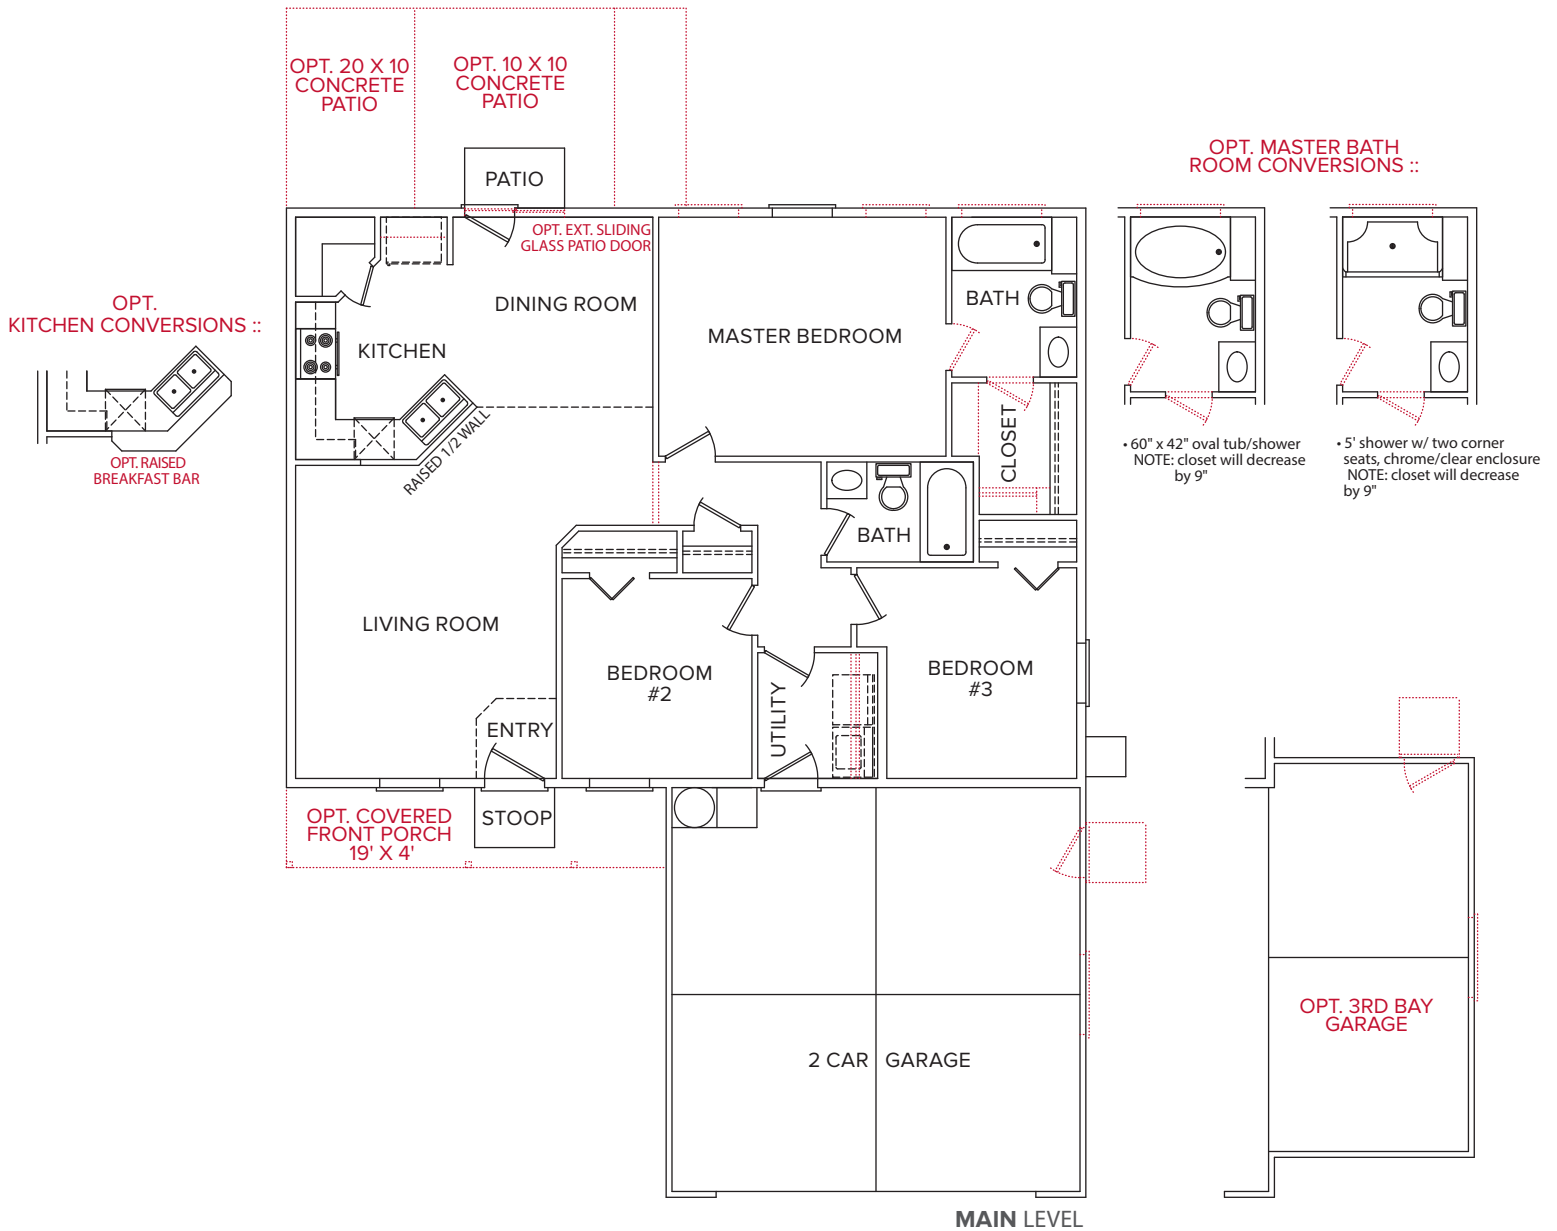

ARIA | 1160 SQ. FT.

ADDITIONAL OPTIONS (Options shown in smaller red dots, even if printed on a black & white printer)

CBH HOMES™

:: CLASSIC ELEVATION ::

:: TRADITIONAL ELEVATION ::

:: CRAFTSMAN ELEVATION ::

advantage

COLLECTION

We're always working to make our great floorplans even better. As a result, all floorplans are subject to change. Slight variations of window placement/popouts & floorplan may result due to elevation differences. Community specific requirements may cause elevation variations also. See CBH Square One Sales Specialist for details.