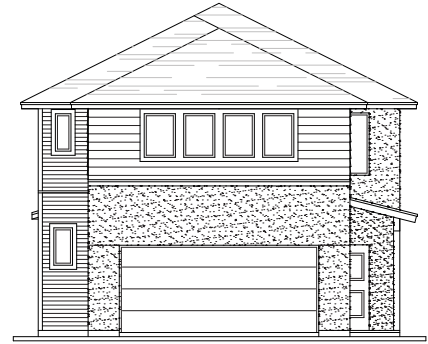

# MICA | 2205 SQ. FT.

MAIN LEVEL 937 SQ. FT. | UPPER LEVEL 1268 SQ. FT. | 29 FT. WIDE 58 FT. DEEP

**ADDITIONAL OPTIONS** (Options shown in smaller red dots, even if printed on a black & white printer)

TRADITIONAL ELEVATION

CRAFTSMAN ELEVATION

CONTEMPORARY ELEVATION

### CHARMING FEATURES...

- 4 bedrooms / 2.5 baths
- spa-like master suite
- upstairs utility room
- 2+ car garage
- upstairs loft (PLAY)
- large master closet