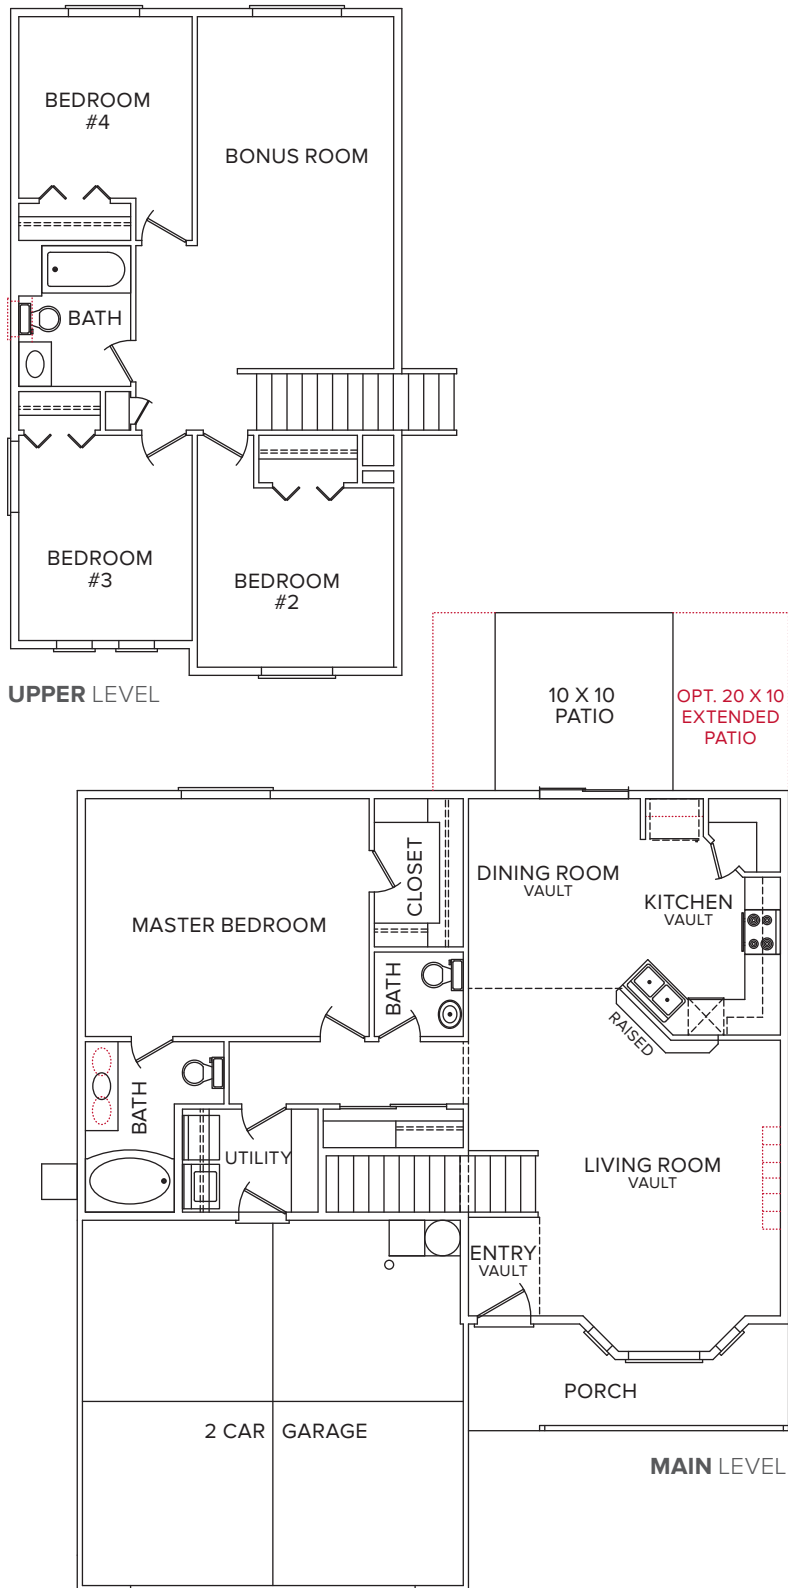

# VALLEY | 1869 SQ. FT.

**ADDITIONAL OPTIONS** (Options shown in smaller red dots, even if printed on a black & white printer)

CLASSIC

TRADITIONAL

CRAFTSMAN

COTTAGE

**LEGACY**  
COLLECTION