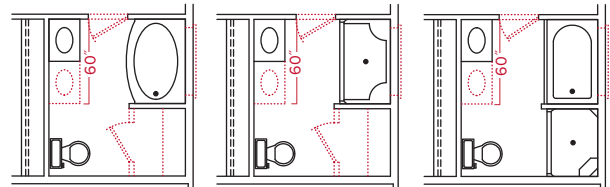

:: CLASSIC ELEVATION ::

:: TRADITIONAL ELEVATION ::

:: CRAFTSMAN ELEVATION ::

OPT. POWDER BATH ::

- powder bath w/ 24" vanity

OPT. MASTER BATH ROOM CONVERSIONS ::

- 60" x 42" oval tub/shower
- OPT. 60" van. & OPT. dual sinks
- 5' shower w/ two corner seats, chrome/ clear enclosure
- OPT. 60" van. & OPT. dual sinks
- 4' shower w/ two corner seats, chrome/clear enclosure & soaker tub
- NOTE: linen closet may not be selected
- OPT. 60" van. & OPT. dual sinks

OPT. HALL BATH ROOM CONVERSIONS ::

- 60" x 42" oval tub/ shower
- OPT. 48" van.
- 5' shower w/ two corner seats, chrome/ clear enclosure
- OPT. 48" van.