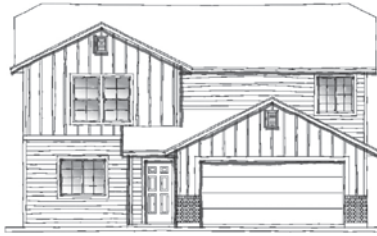

:: CLASSIC ELEVATION ::

:: TRADITIONAL ELEVATION ::

:: CRAFTSMAN ELEVATION ::

OPT. POWDER BATH ::

- powder bath w/ 24" vanity

OPT. MASTER BATH ROOM CONVERSIONS ::

- 60" x 42" oval tub/shower
- OPT. 60" van. & OPT. dual sinks
- 5' shower w/ two corner seats, chrome/ clear enclosure
- OPT. 60" van. & OPT. dual sinks
- 4' shower w/ two corner seats, chrome/clear enclosure & soaker tub
- NOTE: linen closet may not be selected
- OPT. 60" van. & OPT. dual sinks

OPT. HALL BATH ROOM CONVERSIONS ::

- 60" x 42" oval tub/ shower
- OPT. 48" van.
- 5' shower w/ two corner seats, chrome/ clear enclosure
- OPT. 48" van.