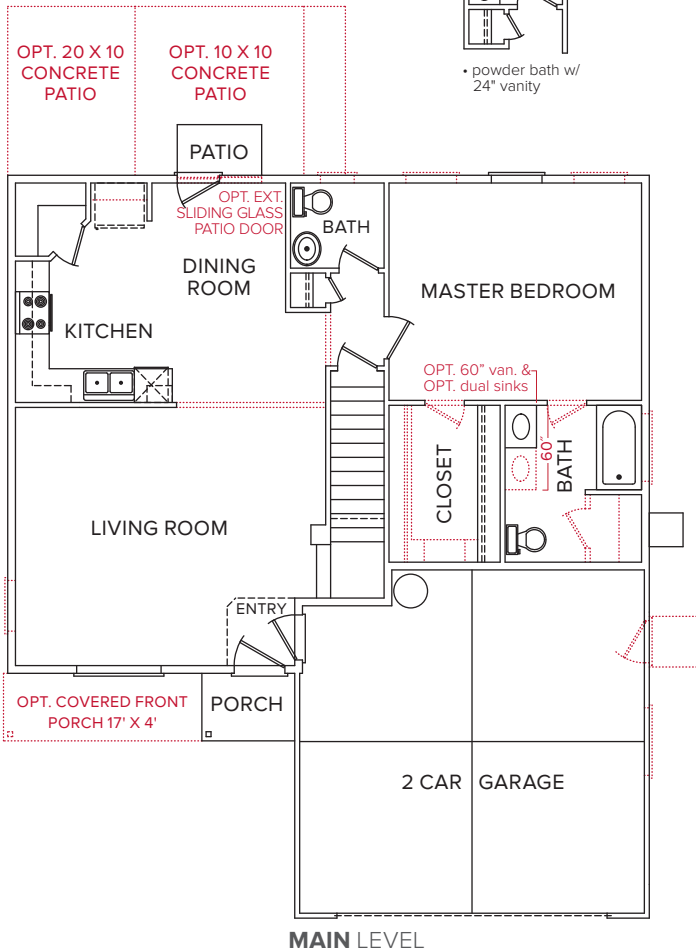

:: CLASSIC ELEVATION ::

:: TRADITIONAL ELEVATION ::

:: CRAFTSMAN ELEVATION ::

OPT. POWDER BATH ::

- powder bath w/ 24" vanity

OPT. MASTER BATH ROOM CONVERSIONS ::

- 60" x 42" oval tub/shower
- OPT. 60" van. & OPT. dual sinks
- 5' shower w/ two corner seats, chrome/ clear enclosure
- OPT. 60" van. & OPT. dual sinks
- 4' shower w/ two corner seats, chrome/clear enclosure & soaker tub
- NOTE: linen closet may not be selected
- OPT. 60" van. & OPT. dual sinks

OPT. HALL BATH ROOM CONVERSIONS ::

- 60" x 42" oval tub/ shower
- OPT. 48" van.
- 5' shower w/ two corner seats, chrome/ clear enclosure
- OPT. 48" van.