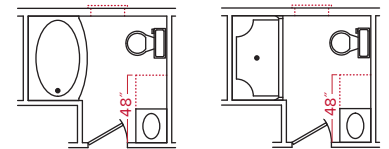

:: CLASSIC ELEVATION ::

:: TRADITIONAL ELEVATION ::

:: CRAFTSMAN ELEVATION ::

OPT. POWDER BATH ::

- powder bath w/ 24" vanity

OPT. MASTER BATH ROOM CONVERSIONS ::

- 60" x 42" oval tub/shower
- OPT. 60" van. & OPT. dual sinks
- 5' shower w/ two corner seats, chrome/ clear enclosure
- OPT. 60" van. & OPT. dual sinks
- 4' shower w/ two corner seats, chrome/clear enclosure & soaker tub
- NOTE: linen closet may not be selected
- OPT. 60" van. & OPT. dual sinks

OPT. HALL BATH ROOM CONVERSIONS ::

- 60" x 42" oval tub/ shower
- OPT. 48" van.
- 5' shower w/ two corner seats, chrome/ clear enclosure
- OPT. 48" van.