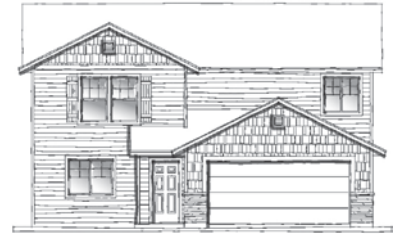

:: CLASSIC ELEVATION ::

:: TRADITIONAL ELEVATION ::

:: CRAFTSMAN ELEVATION ::

OPT. POWDER BATH ::

- powder bath w/ 24" vanity

OPT. MASTER BATH ROOM CONVERSIONS ::

- 60" x 42" oval tub/shower
- OPT. 60" van. & OPT. dual sinks
- 5' shower w/ two corner seats, chrome/ clear enclosure
- OPT. 60" van. & OPT. dual sinks
- 4' shower w/ two corner seats, chrome/clear enclosure & soaker tub
- NOTE: linen closet may not be selected
- OPT. 60" van. & OPT. dual sinks

OPT. HALL BATH ROOM CONVERSIONS ::

- 60" x 42" oval tub/ shower
- OPT. 48" van.
- 5' shower w/ two corner seats, chrome/ clear enclosure
- OPT. 48" van.