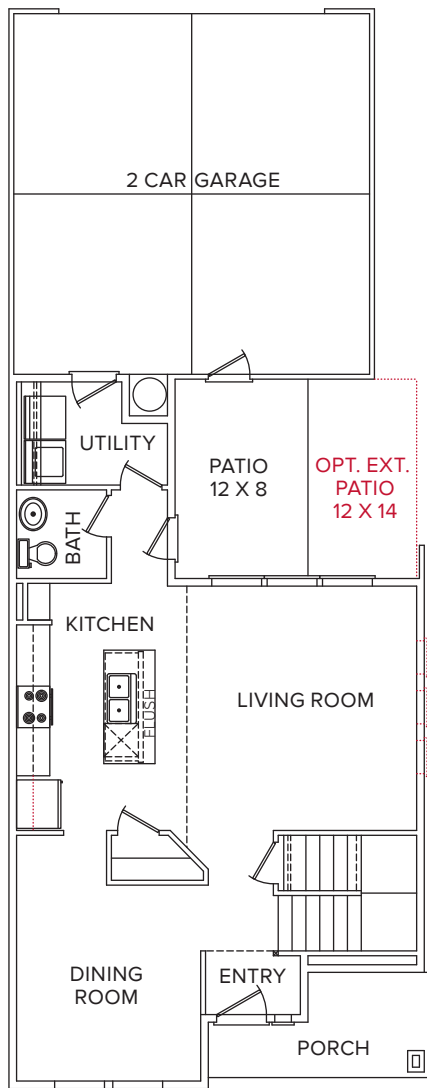

# ONYX | 1700 SQ. FT.

ADDITIONAL OPTIONS (Options shown in smaller red dots, even if printed on a black & white printer)

TRADITIONAL

CRAFTSMAN

COTTAGE

BUNGALOW

MAIN LEVEL

UPPER LEVEL

**LEGACY**  
COLLECTION

We're always working to make our great floorplans even better. As a result, all floorplans are subject to change. Slight variations of window placement/popouts & floorplan may result due to elevation differences. Community specific requirements may cause elevation variations also. See CBH Sales Specialist for details. Marketed by CBH Sales & Marketing, Inc. RCE-923. Updated 11/5/15.