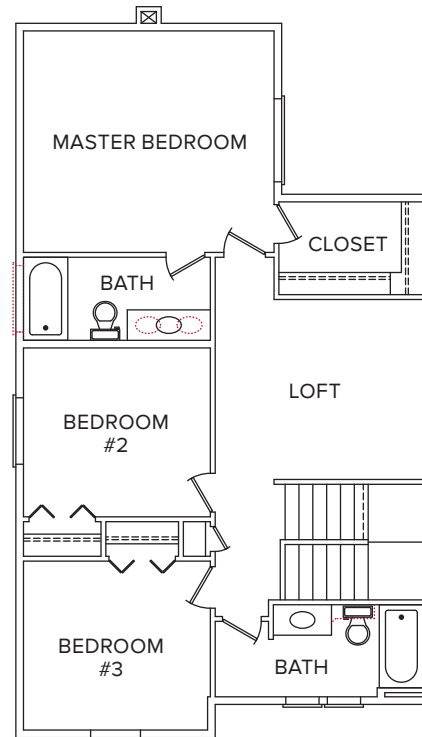

# ONYX | 1700 SQ. FT.

ADDITIONAL OPTIONS (Options shown in smaller red dots, even if printed on a black & white printer)

TRADITIONAL

CRAFTSMAN

COTTAGE

BUNGALOW

MAIN LEVEL

UPPER LEVEL

**LEGACY**  
COLLECTION

We're always working to make our great floorplans even better. As a result, all floorplans are subject to change. Slight variations of window placement/popouts & floorplan may result due to elevation differences. Community specific requirements may cause elevation variations also. See CBH Sales Specialist for details. Marketed by CBH Sales & Marketing, Inc. RCE-923. Updated 11/5/15.