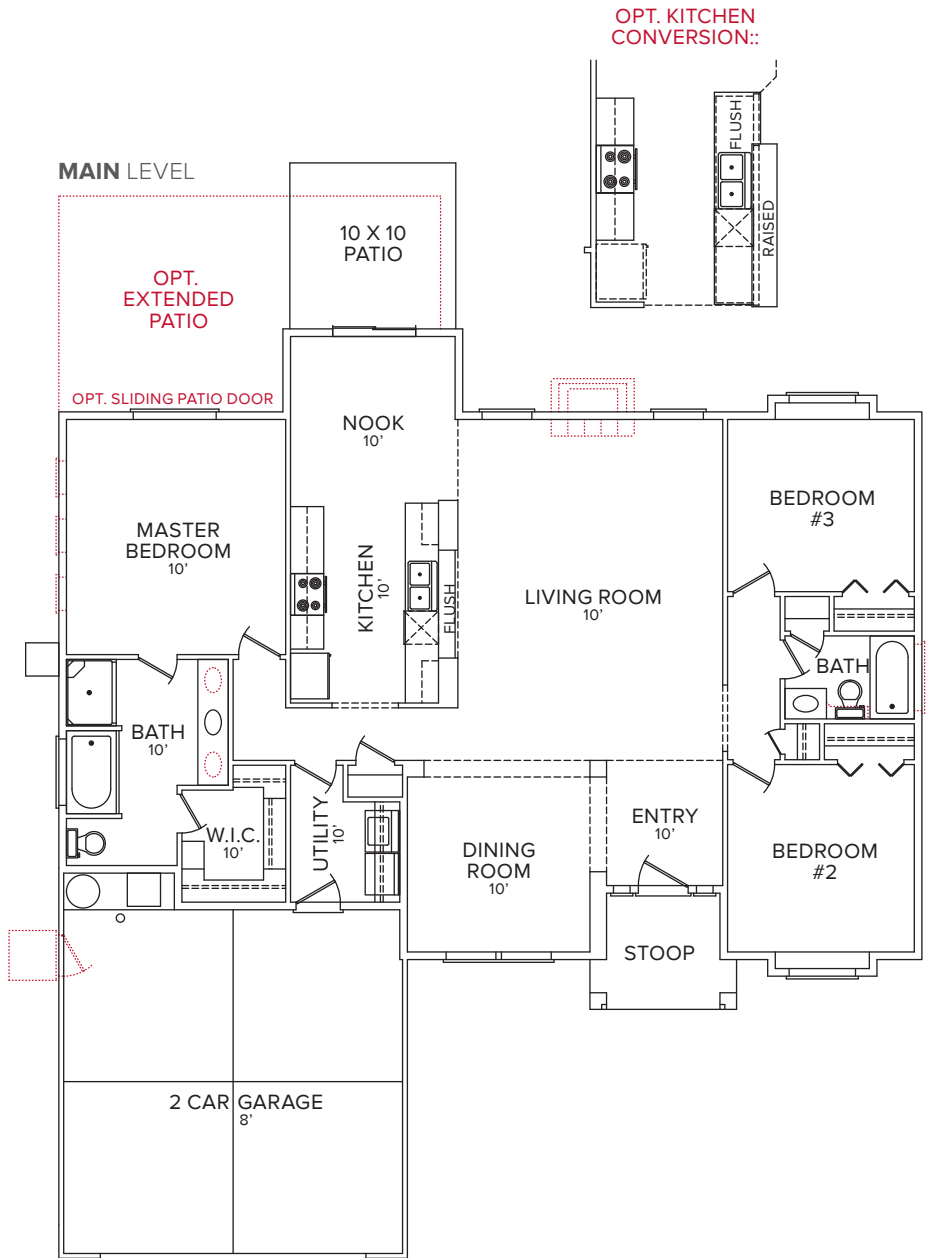

KINCAID | 1663 SQ. FT.

ADDITIONAL OPTIONS (Options shown in smaller red dots, even if printed on a black & white printer)

CLASSIC

TRADITIONAL

CRAFTSMAN

COTTAGE

BUNGALOW

LEGACY
COLLECTION