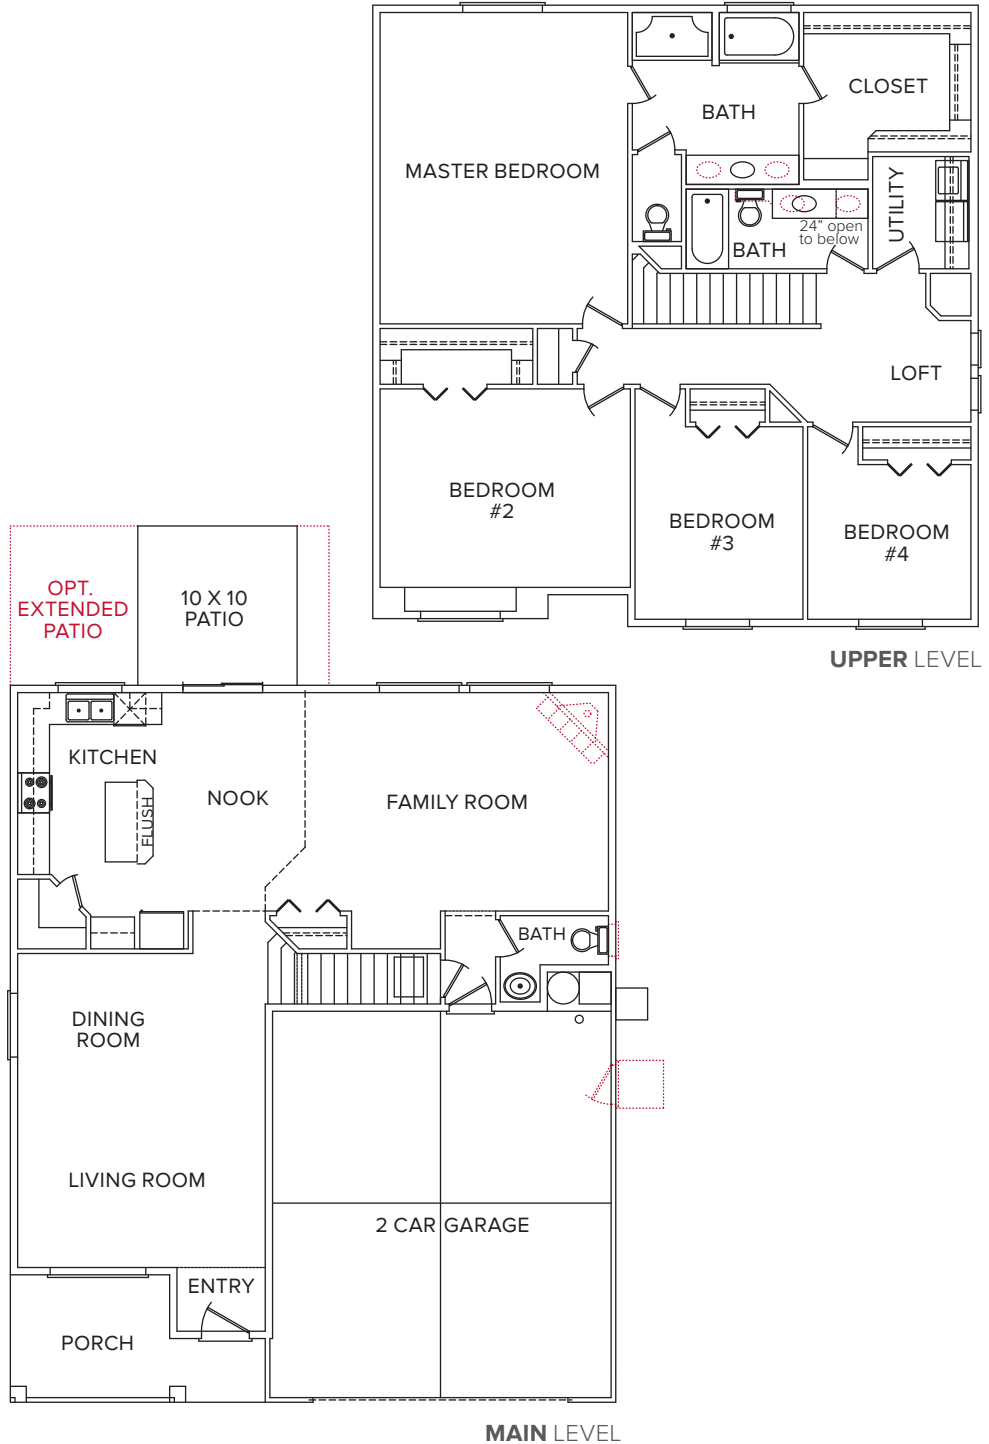

# HUNTINGTON | 2470 SQ. FT.

**ADDITIONAL OPTIONS** (Options shown in smaller red dots, even if printed on a black & white printer)

CLASSIC

TRADITIONAL

CRAFTSMAN

COTTAGE

BUNGALOW

**LEGACY**  
COLLECTION

We're always working to make our great floorplans even better. As a result, all floorplans are subject to change. Slight variations of window placement/popouts & floorplan may result due to elevation differences. Community specific requirements may cause elevation variations also. See CBH Sales Specialist for details. Marketed by CBH Sales & Marketing, Inc. RCE-923. Updated 5/28/15.