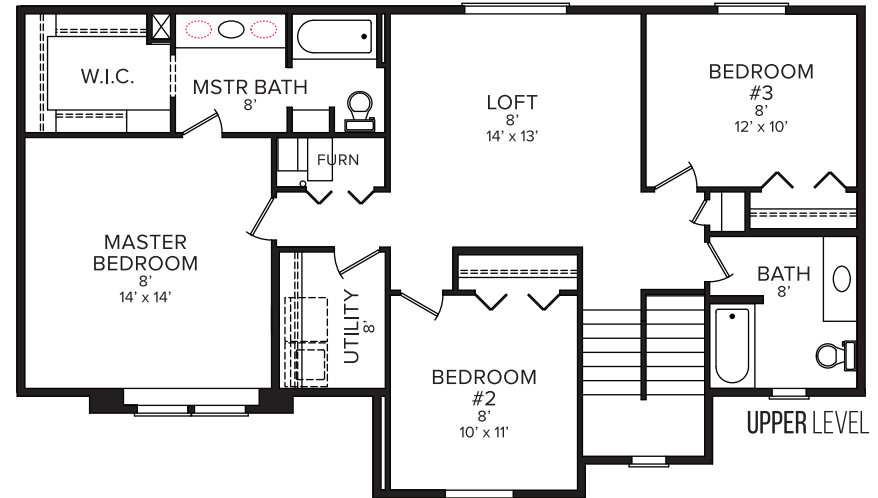

THE WYCLIFFE 2020

50' WIDE 29' DEEP

🚗 3 🏠 2.5 🚗 2-3

TRADITIONAL

CRAFTSMAN

COTTAGE

BUNGALOW

*See printable flyer for all room conversion options. Additional options shown in red dots. We're always working to make our great floorplans even better. As a result, all floorplans are subject to change. Slight variations of window placement/popouts and floorplan may result due to elevation differences. Community specific requirements may cause elevation variations also. Room dimensions and ceiling heights are approximated based on main room-defining walls. Masonry subject to community standards specifics. Buyer's and buyer's agent to verify all room dimensions. See a CBH Sales Specialist for details. Marketed by CBH Sales & Marketing, Inc. RCE-923. Updated 7.3.19