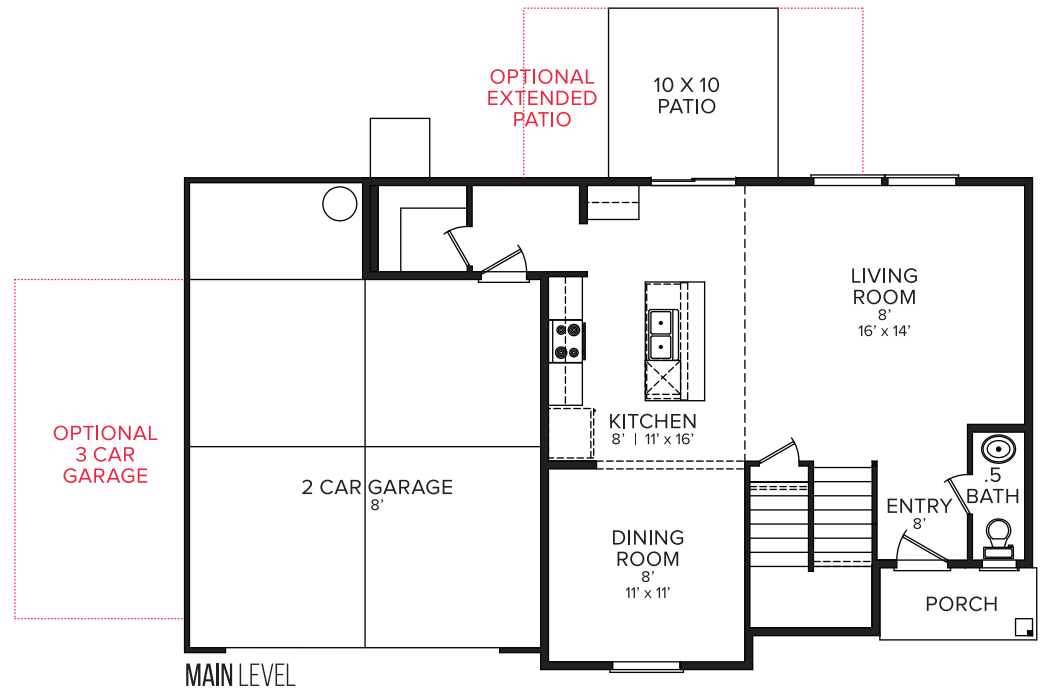

THE WYCLIFFE 2020

50' WIDE 29' DEEP

🚗 3 🏠 2.5 🚗 2-3

TRADITIONAL

CRAFTSMAN

COTTAGE

BUNGALOW

*See printable flyer for all room conversion options. Additional options shown in red dots. We're always working to make our great floorplans even better. As a result, all floorplans are subject to change. Slight variations of window placement/popouts and floorplan may result due to elevation differences. Community specific requirements may cause elevation variations also. Room dimensions and ceiling heights are approximated based on main room-defining walls. Masonry subject to community standards specifics. Buyer's and buyer's agent to verify all room dimensions. See a CBH Sales Specialist for details. Marketed by CBH Sales & Marketing, Inc. RCE-923. Updated 7.3.19