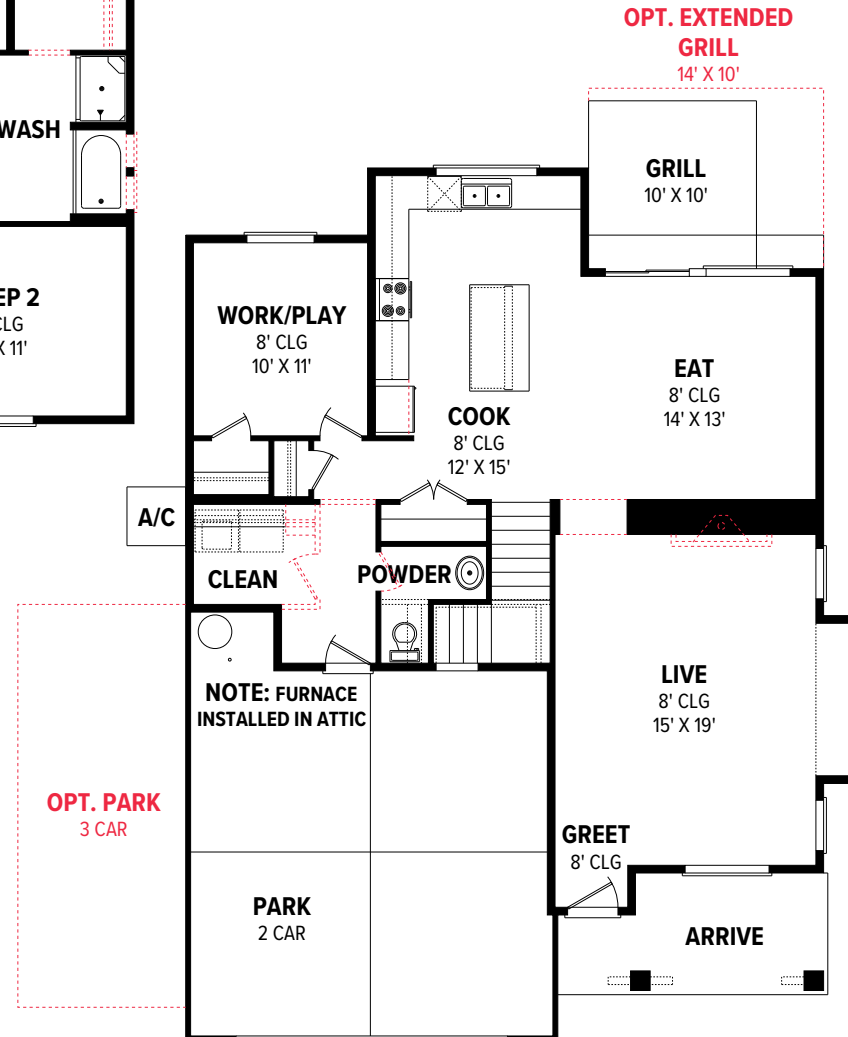

THE SUNDANCE 2710

4 🚗 | 2.5 🏠 | 2-3 🚗

FARMHOUSE

MODERN

BUNGALOW

COTTAGE

UPPER LEVEL

MAIN LEVEL

*Floor plan flyers are for illustrative purposes only. We're always working to make our CBH floor plans even better. Floor plans are subject to change and available spec homes may have variations that are different than the floor plans and options shown on this flyer. Common options are shown as red dots and may not be included in the available spec home. Community specific requirements and/or elevations styles may cause elevation details, masonry, and window placement variations. Room dimensions and ceiling heights are approximated based on main room-defining walls. Buyer and buyer's agent to verify all room dimensions and available spec home specific floor plan details and options. See a CBH Sales Specialist for details. Marketed by CBH Sales and Marketing, Inc. RCE-923. Updated 04.12.24