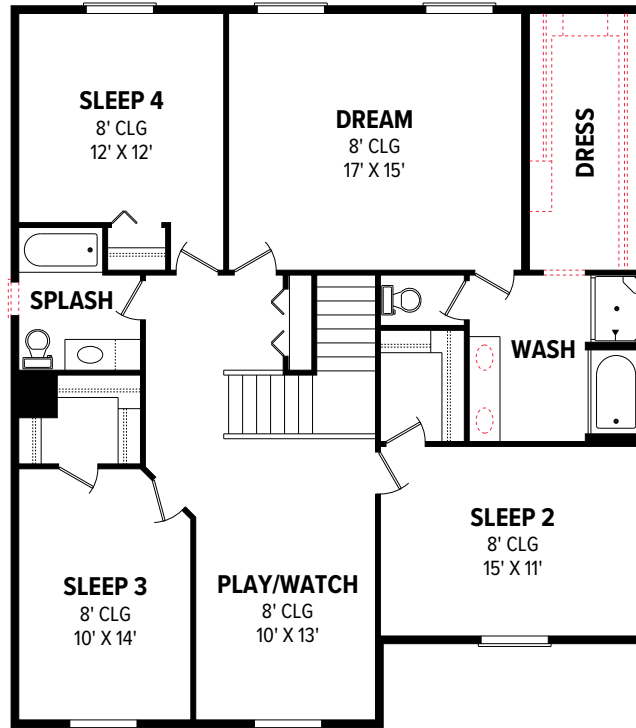

THE SUNDANCE 2710

4 🚗 | 2.5 🏠 | 2-3 🚗

FARMHOUSE

MODERN

BUNGALOW

COTTAGE

UPPER LEVEL

MAIN LEVEL

*Floor plan flyers are for illustrative purposes only. We're always working to make our CBH floor plans even better. Floor plans are subject to change and available spec homes may have variations that are different than the floor plans and options shown on this flyer. Common options are shown as red dots and may not be included in the available spec home. Community specific requirements and/or elevations styles may cause elevation details, masonry, and window placement variations. Room dimensions and ceiling heights are approximated based on main room-defining walls. Buyer and buyer's agent to verify all room dimensions and available spec home specific floor plan details and options. See a CBH Sales Specialist for details. Marketed by CBH Sales and Marketing, Inc. RCE-923. Updated 04.12.24