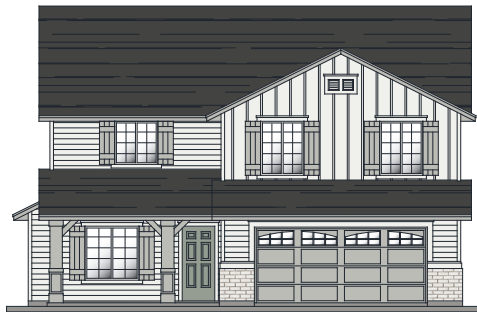

THE SUNDANCE 2710

40' wide 52' deep

4-5 🚗 | 2.5 🚗 | 2-3 🚗

TRADITIONAL

COTTAGE

BUNGALOW