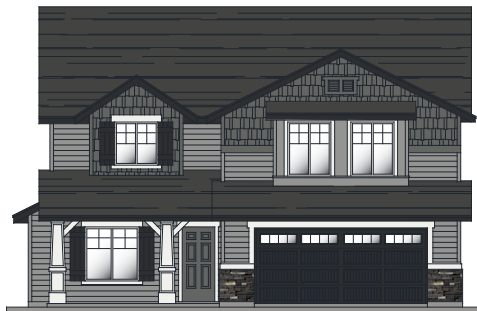

THE SUNDANCE 2710

40' wide 52' deep

4-5 🚗 | 2.5 🚗 | 2-3 🚗

TRADITIONAL

COTTAGE

BUNGALOW