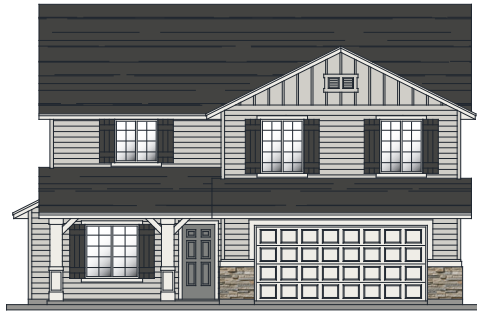

THE SUNDANCE 2710

40' wide 52' deep

4-5 🚗 | 2.5 🚗 | 2-3 🚗

TRADITIONAL

COTTAGE

BUNGALOW