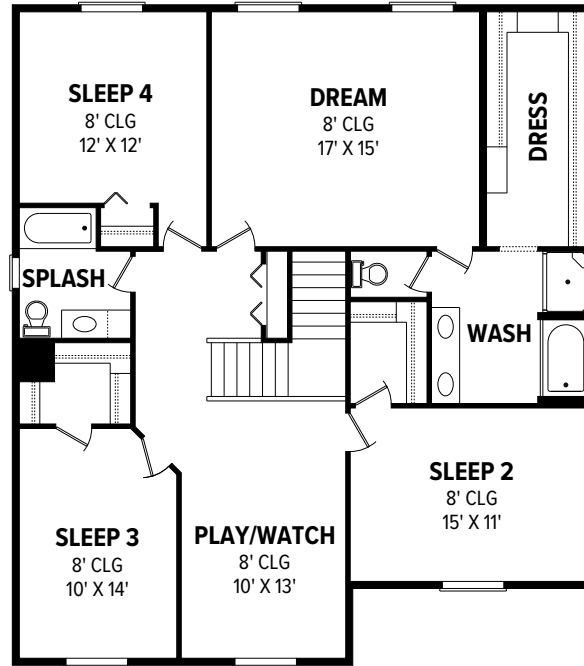

# THE SUNDANCE 2710

5 🚗 | 2.5 🏠 | 2-3 🚗

FARMHOUSE

MODERN

BUNGALOW

COTTAGE

UPPER LEVEL

NOTE: FURNACE  
INSTALLED IN ATTIC

MAIN LEVEL