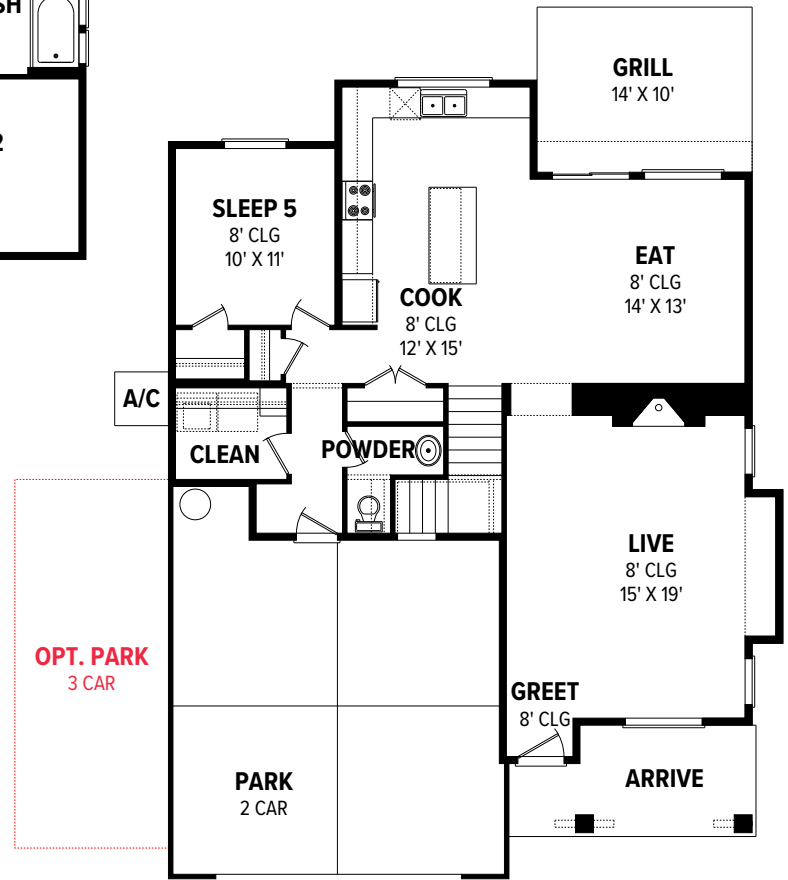

# THE SUNDANCE 2710

5 🚗 | 2.5 🏠 | 2-3 🚗

FARMHOUSE

MODERN

BUNGALOW

COTTAGE

UPPER LEVEL

NOTE: FURNACE  
INSTALLED IN ATTIC

MAIN LEVEL