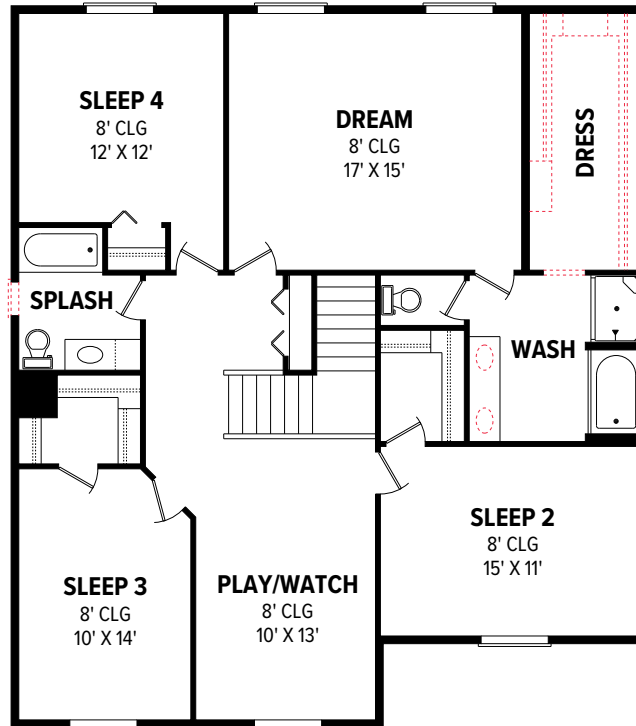

# THE SUNDANCE 2710

5 🚗 | 2.5 🏠 | 2-3 🚗

FARMHOUSE

MODERN

BUNGALOW

COTTAGE

UPPER LEVEL

MAIN LEVEL

\*Floor plan flyers are for illustrative purposes only. We're always working to make our CBH floor plans even better. Floor plans are subject to change and available spec homes may have variations that are different than the floor plans and options shown on this flyer. Common options are shown as red dots and may not be included in the available spec home. Community specific requirements and/or elevations styles may cause elevation details, masonry, and window placement variations. Room dimensions and ceiling heights are approximated based on main room-defining walls. Buyer and buyer's agent to verify all room dimensions and available spec home specific floor plan details and options. See a CBH Sales Specialist for details. Marketed by CBH Sales and Marketing, Inc. RCE-923. Updated 07.29.24