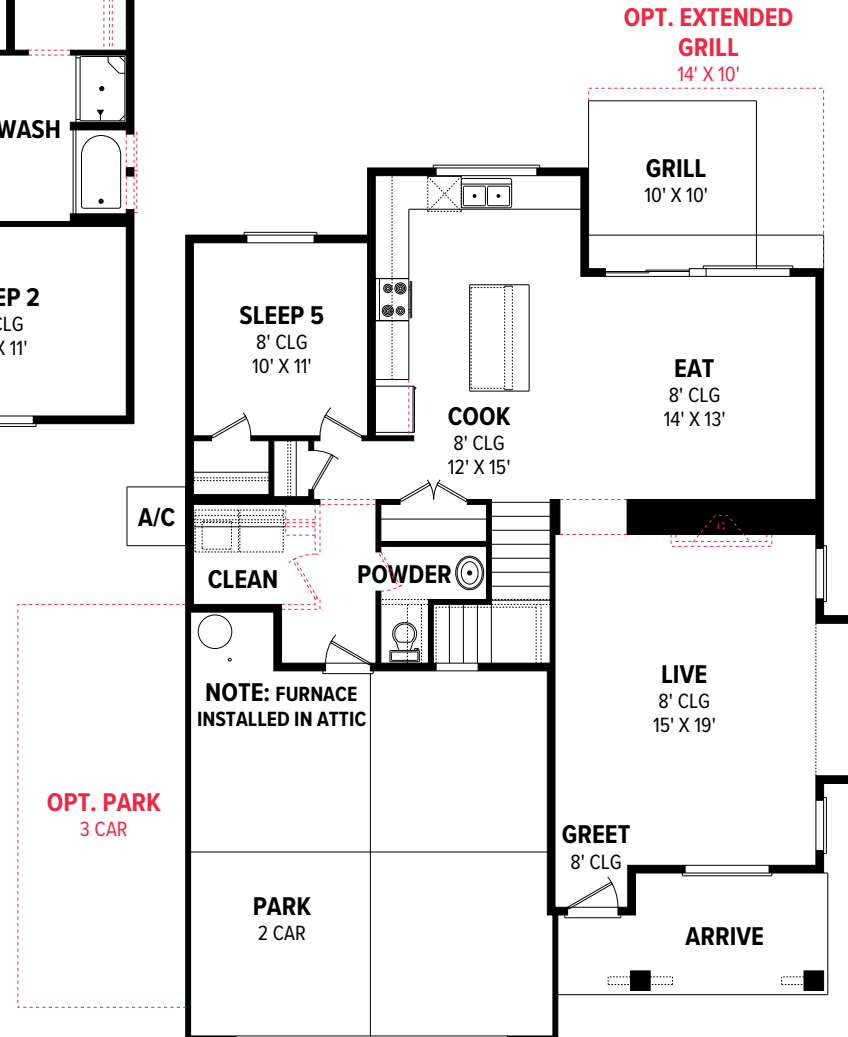

# THE SUNDANCE 2710

5 🚗 | 2.5 🏠 | 2-3 🚗

FARMHOUSE

MODERN

BUNGALOW

COTTAGE

UPPER LEVEL

MAIN LEVEL

\*Floor plan flyers are for illustrative purposes only. We're always working to make our CBH floor plans even better. Floor plans are subject to change and available spec homes may have variations that are different than the floor plans and options shown on this flyer. Common options are shown as red dots and may not be included in the available spec home. Community specific requirements and/or elevations styles may cause elevation details, masonry, and window placement variations. Room dimensions and ceiling heights are approximated based on main room-defining walls. Buyer and buyer's agent to verify all room dimensions and available spec home specific floor plan details and options. See a CBH Sales Specialist for details. Marketed by CBH Sales and Marketing, Inc. RCE-923. Updated 07.29.24