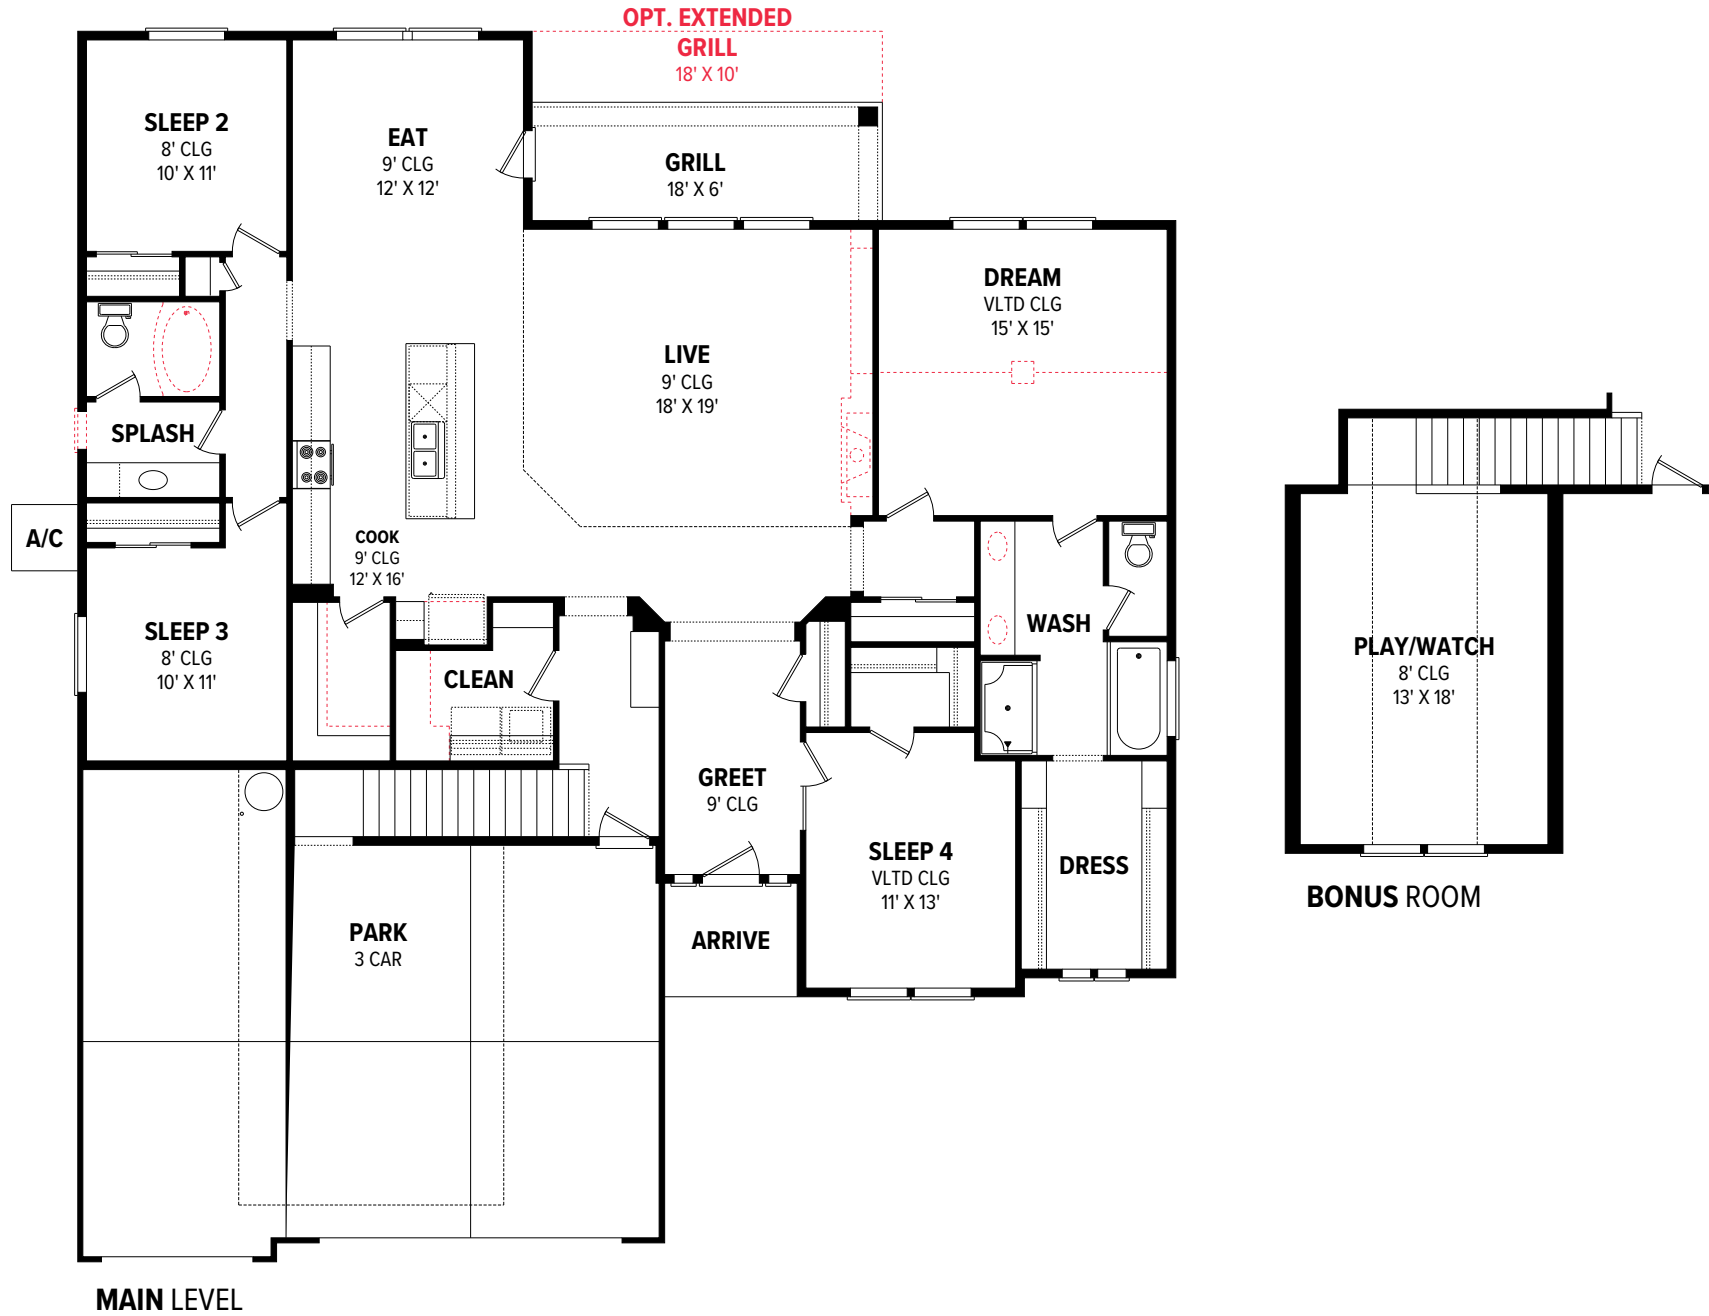

# THE SONOMA 2539

4 🚗 | 2 🏠 | 3 🚗

FARMHOUSE

BUNGALOW

COTTAGE

\*Floor plan flyers are for illustrative purposes only. We're always working to make our CBH floor plans even better. Floor plans are subject to change and available spec homes may have variations that are different than the floor plans and options shown on this flyer. Common options are shown as red dots and may not be included in the available spec home. Community specific requirements and/or elevations styles may cause elevation details, masonry, and window placement variations. Room dimensions and ceiling heights are approximated based on main room-defining walls. Buyer and buyer's agent to verify all room dimensions and available spec home specific floor plan details and options. See a CBH Sales Specialist for details. Marketed by CBH Sales and Marketing, Inc. RCE-923. Updated 09.19.23

# THE SONOMA 2539

COTTAGE

BUNGALOW

FARMHOUSE