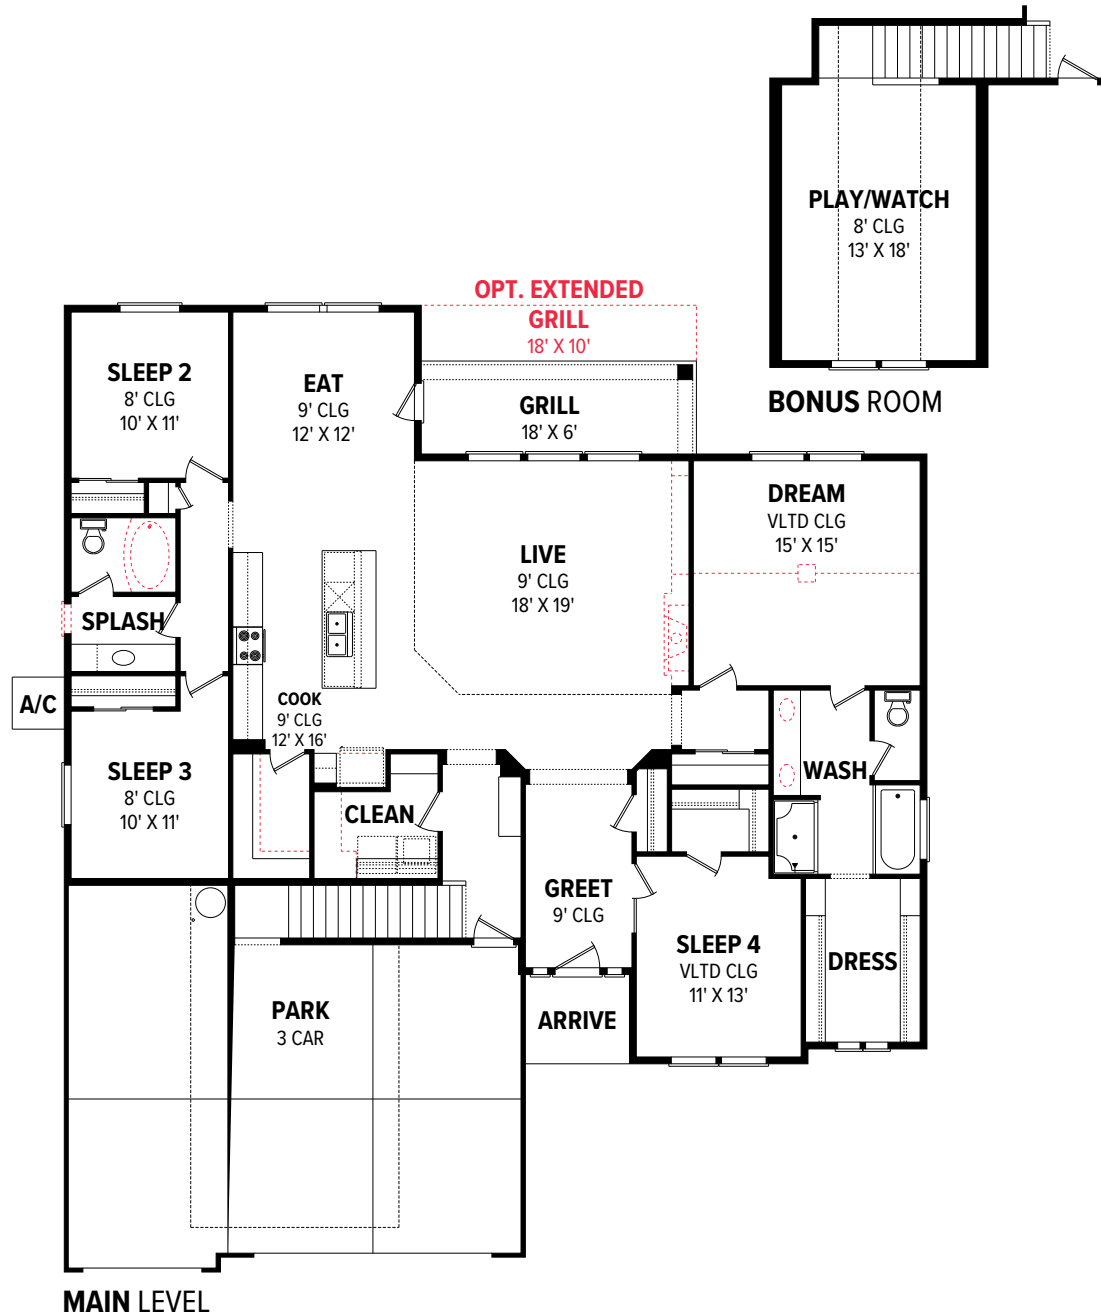

# THE SONOMA 2539

4 🚗 | 2 🏠 | 3 🚗

FARMHOUSE

BUNGALOW

COTTAGE

\*Floor plan flyers are for illustrative purposes only. We're always working to make our CBH floor plans even better. Floor plans are subject to change and available spec homes may have variations that are different than the floor plans and options shown on this flyer. Common options are shown as red dots and may not be included in the available spec home. Community specific requirements and/or elevations styles may cause elevation details, masonry, and window placement variations. Room dimensions and ceiling heights are approximated based on main room-defining walls. Buyer and buyer's agent to verify all room dimensions and available spec home specific floor plan details and options. See a CBH Sales Specialist for details. Marketed by CBH Sales and Marketing, Inc. RCE-923. Updated 09.19.23

# THE SONOMA 2539

COTTAGE

BUNGALOW

FARMHOUSE